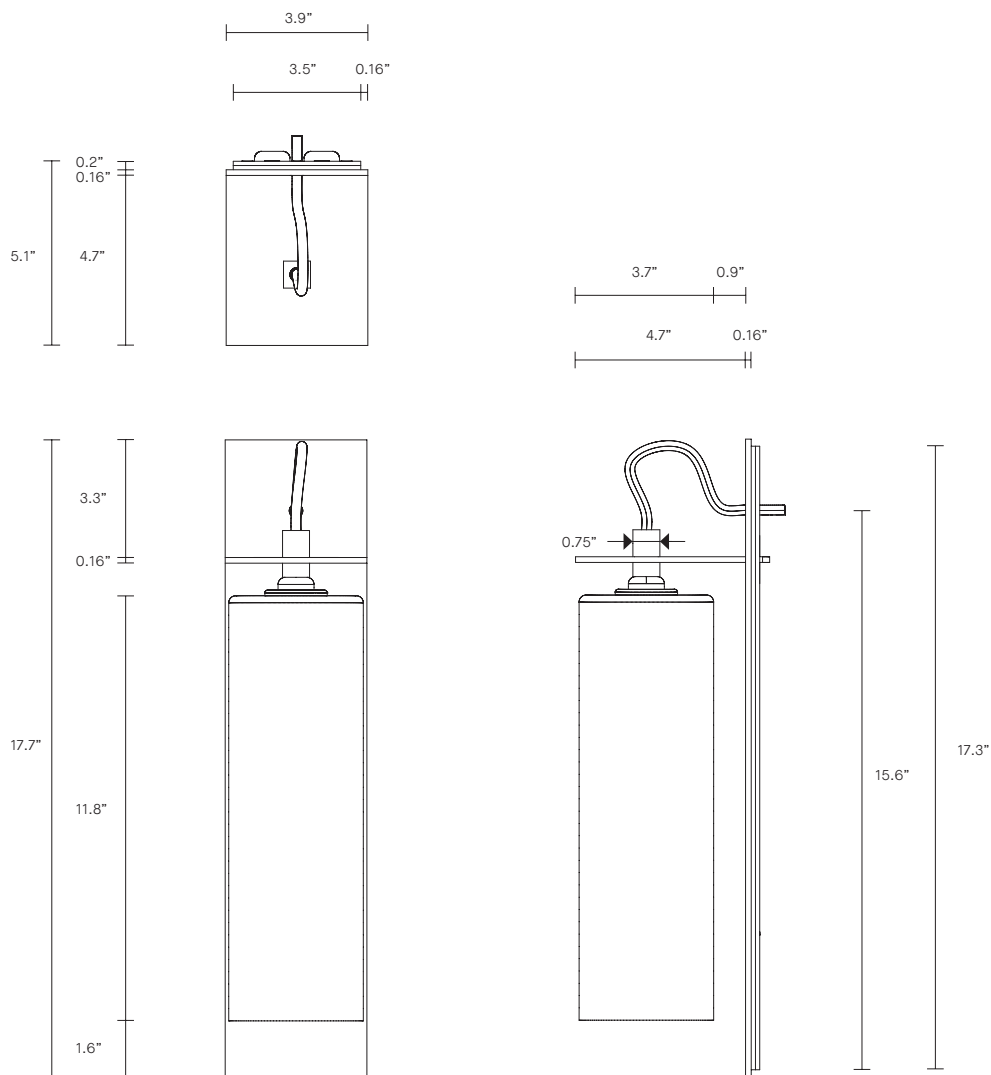

ECLIPSE COLLECTION
SHORT WALL SCONCE

UL SPECIFICATION SHEET
NORTH AMERICA

ARTICOLO

ECLIPSE COLLECTION

SHORT WALL SCONCE

UL SPECIFICATION SHEET

NORTH AMERICA

EC_SWS_S_UL_19V1

Thoughtful in form, the cylindrical glass shape of the Eclipse evokes a modern aesthetic that is further defined in the autumnal colour palette of shades such as smoke, grey and white.

The Eclipse shade is removable for easy cleaning.

LEAD TIME

8 - 10 weeks

LIGHT SOURCE

240V E14 95mm 60W
2700K warm white
405 lumens
Dimmable
Globe included

WEIGHT

11 lb

CERTIFICATION

CE/AU