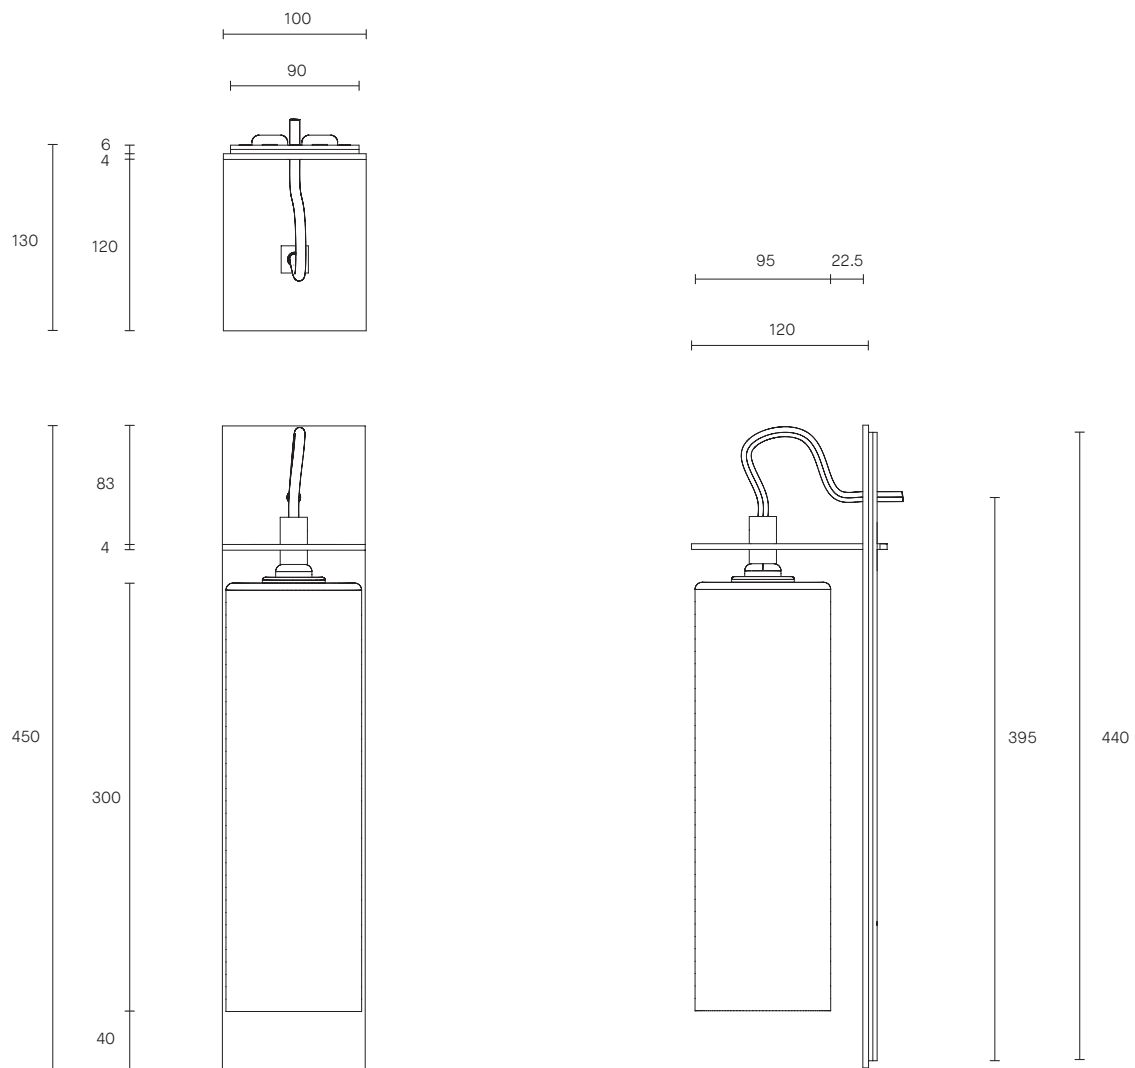

ECLIPSE COLLECTION

SHORT WALL SCONCE

SPECIFICATION SHEET

AUSTRALIA / INTERNATIONAL

EC_SWS_S_AU_20V1

ABOUT ECLIPSE

Handsome and sophisticated, the Eclipse collection subtly explores the beauty of mouthblown glass. Through its understated form, the elongated shape of the Eclipse draws the eye to the textural contrast of the acid etch detailing on the mouthblown glass.

Thoughtful in form, the cylindrical glass shape of the Eclipse evokes a modern aesthetic that is further defined in the autumnal colour palette of shades such as smoke, grey and white.

The Eclipse shade is removable for easy cleaning.

LEAD TIME

6 - 8 weeks

LIGHT SOURCE

240V E14 Fancy Round 4W LED
2700K warm white
400 lumens
Dimmable
Globe included

WEIGHT

5kg

CERTIFICATION

CE/AU

WARRANTY

3 years

FITTING FINISHES

Brass
Mid Bronze (shown)
Articolo Black
Matte White
Brass Shelf

SHADE COMBINATIONS

Clear
Grey
Smoke (shown)
Clear and White

FLEX CORD COLOURS

Black
White
Natural Linen (shown)
Mid Grey
Black and White