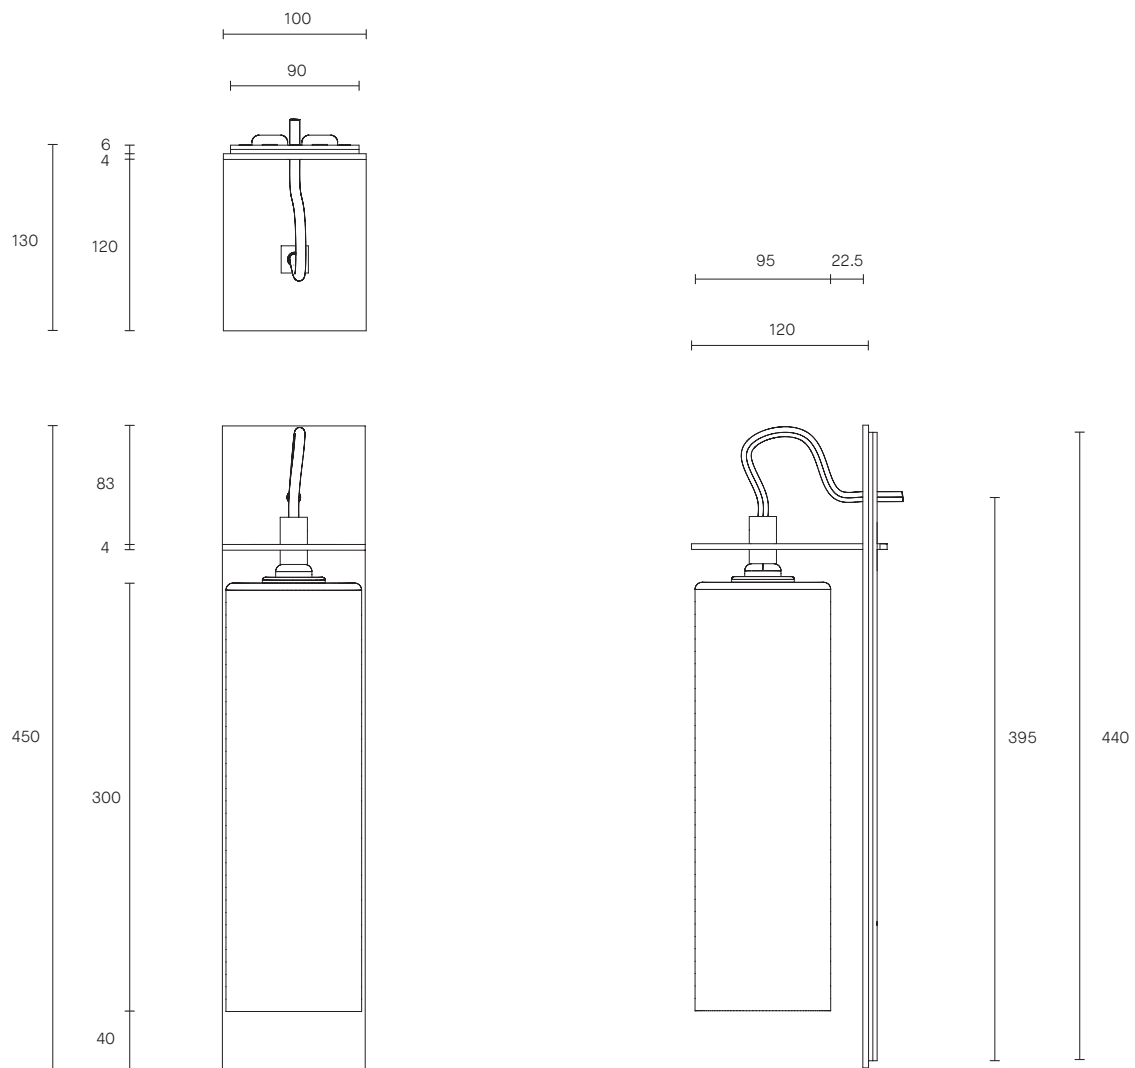

ECLIPSE COLLECTION

SHORT WALL SCONCE

SPECIFICATION SHEET

AUSTRALIA / INTERNATIONAL

EC_SWS_S_AU_20V2

ABOUT ECLIPSE

Handsome and sophisticated, the Eclipse collection subtly explores the beauty of mouthblown glass. Through its understated form, the elongated shape of the Eclipse draws the eye to the textural contrast of the acid etch detailing on the mouthblown glass.

Thoughtful in form, the cylindrical glass shape of the Eclipse evokes a modern aesthetic that is further defined in the autumnal colour palette of shades such as smoke, grey and white.

The Eclipse shade is removable for easy cleaning.

LEAD TIME

6 - 8 weeks

LIGHT SOURCE

240V E14 Fancy Round 4W LED
2700K warm white
400 lumens
Dimmable
Globe included

WEIGHT

5kg

CERTIFICATION

CE/AU

WARRANTY

3 years

FITTING FINISHES

Brass
Mid Bronze (shown)
Articolo Black
Matte White
Brass Shelf

SHADE COMBINATIONS

Clear
Grey
Smoke (shown)
Clear and White

FLEX CORD COLOURS

Black
White
Natural Linen (shown)
Light Grey Linen
Black and White