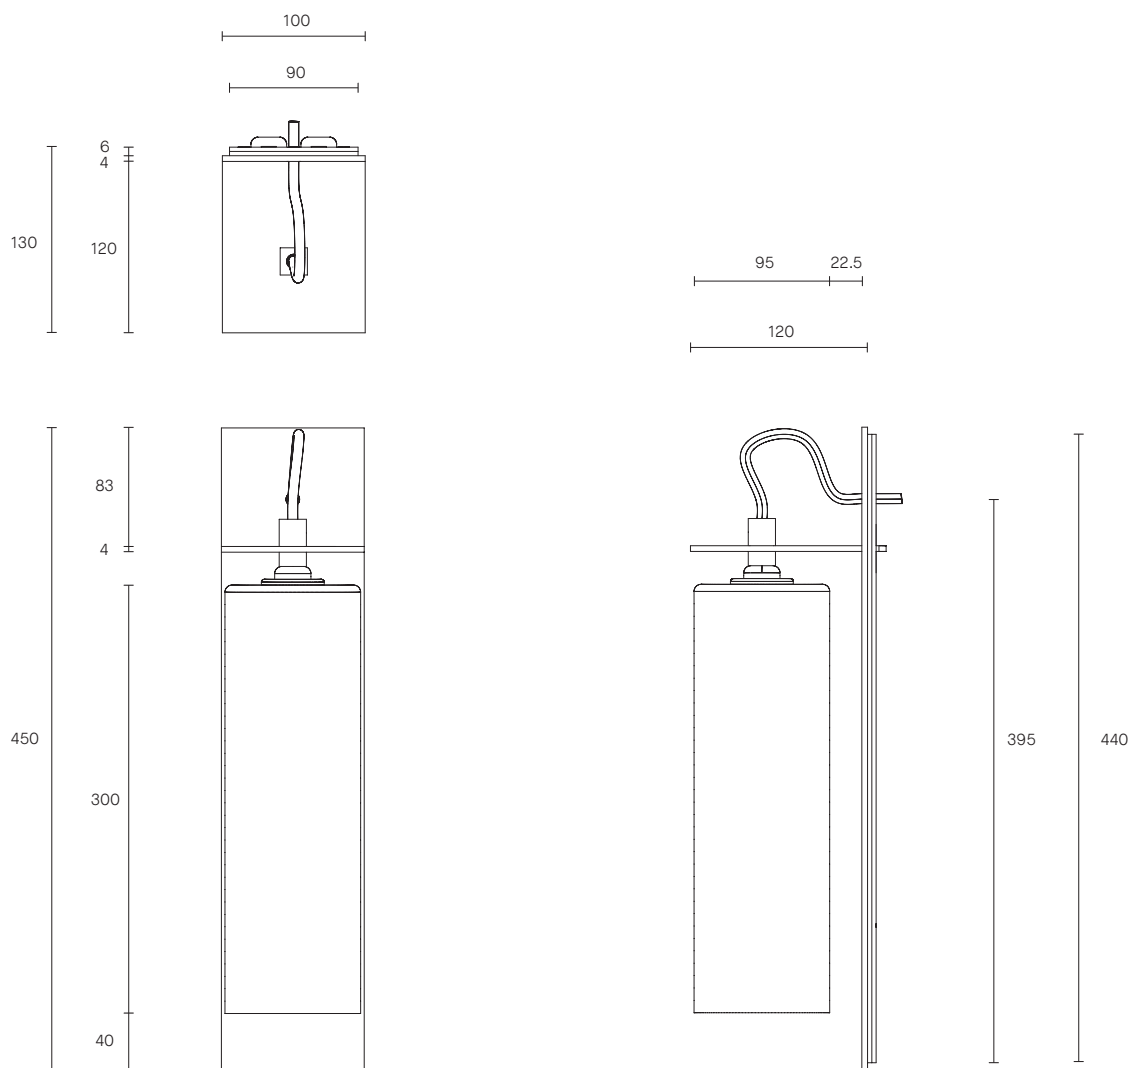

ECLIPSE COLLECTION
SHORT WALL SCONCE

SPECIFICATION SHEET
AUSTRALIA / INTERNATIONAL

ECLIPSE COLLECTION

SHORT WALL SCONCE

SPECIFICATION SHEET

AUSTRALIA / INTERNATIONAL

EC_SWS_S_AU_20V3

ABOUT ECLIPSE

Thoughtful in form, the cylindrical glass shape of the Eclipse evokes a modern aesthetic that is further defined in the autumnal colour palette of shades such as smoke, grey and white.

The Eclipse shade is removable for easy cleaning.

LEAD TIME

6 - 8 weeks

LIGHT SOURCE

240V E14 Fancy Round 4W LED
2700K warm white
400 lumens
Dimmable
Globe included

WEIGHT

5kg

CERTIFICATION

CE/AU