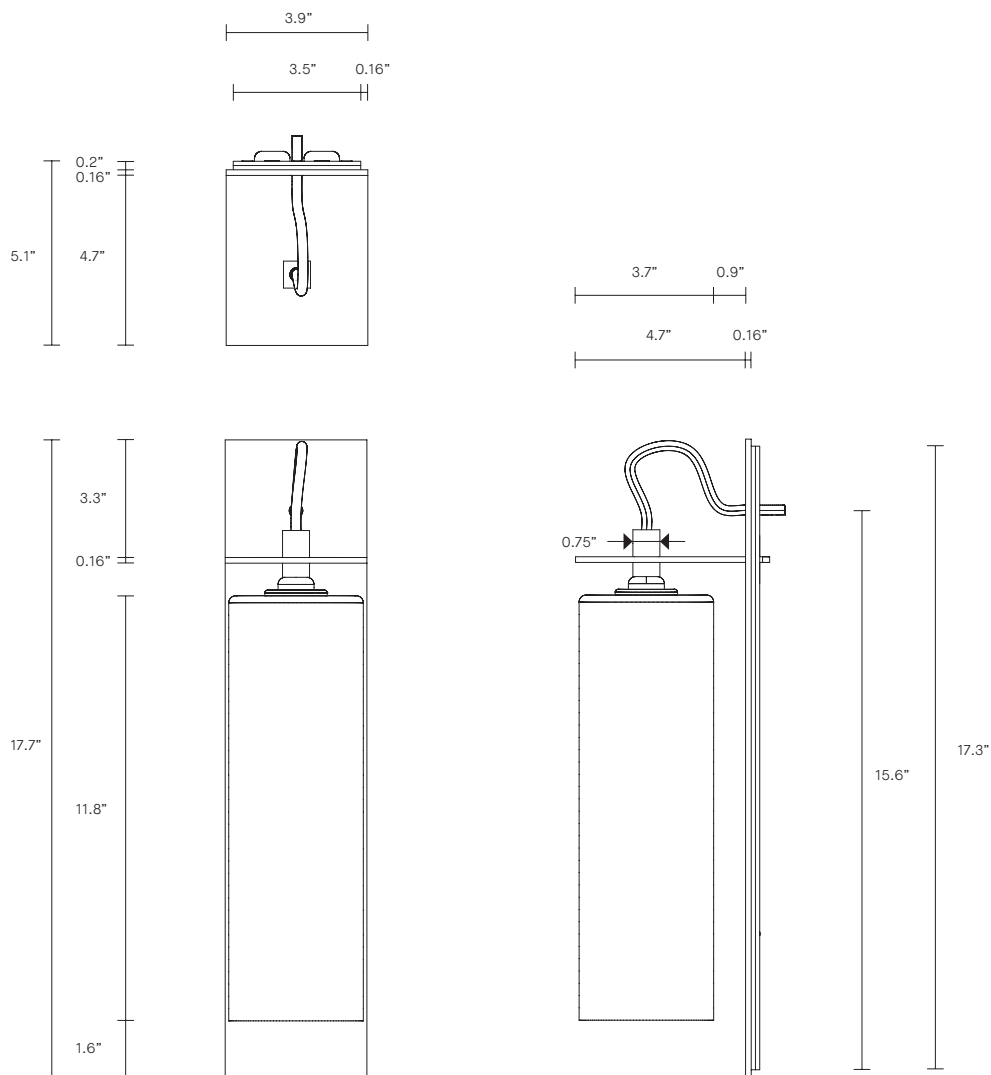

ECLIPSE COLLECTION
SHORT WALL SCONCE

UL SPECIFICATION SHEET
NORTH AMERICA

ARTICOLO

ECLIPSE COLLECTION

SHORT WALL SCONCE

UL SPECIFICATION SHEET

NORTH AMERICA

EC_SWS_UL_20V2

Thoughtful in form, the cylindrical glass shape of the Eclipse evokes a modern aesthetic that is further defined in the autumnal colour palette of shades such as smoke, grey and white.

The Eclipse shade is removable for easy cleaning.

LEAD TIME

8 - 10 weeks

LIGHT SOURCE

120V E12 4W LED filament
2700K warm white
350 lumens
Dimmable
Globe included

WEIGHT

11 lb

CERTIFICATION

US/ETL/CA