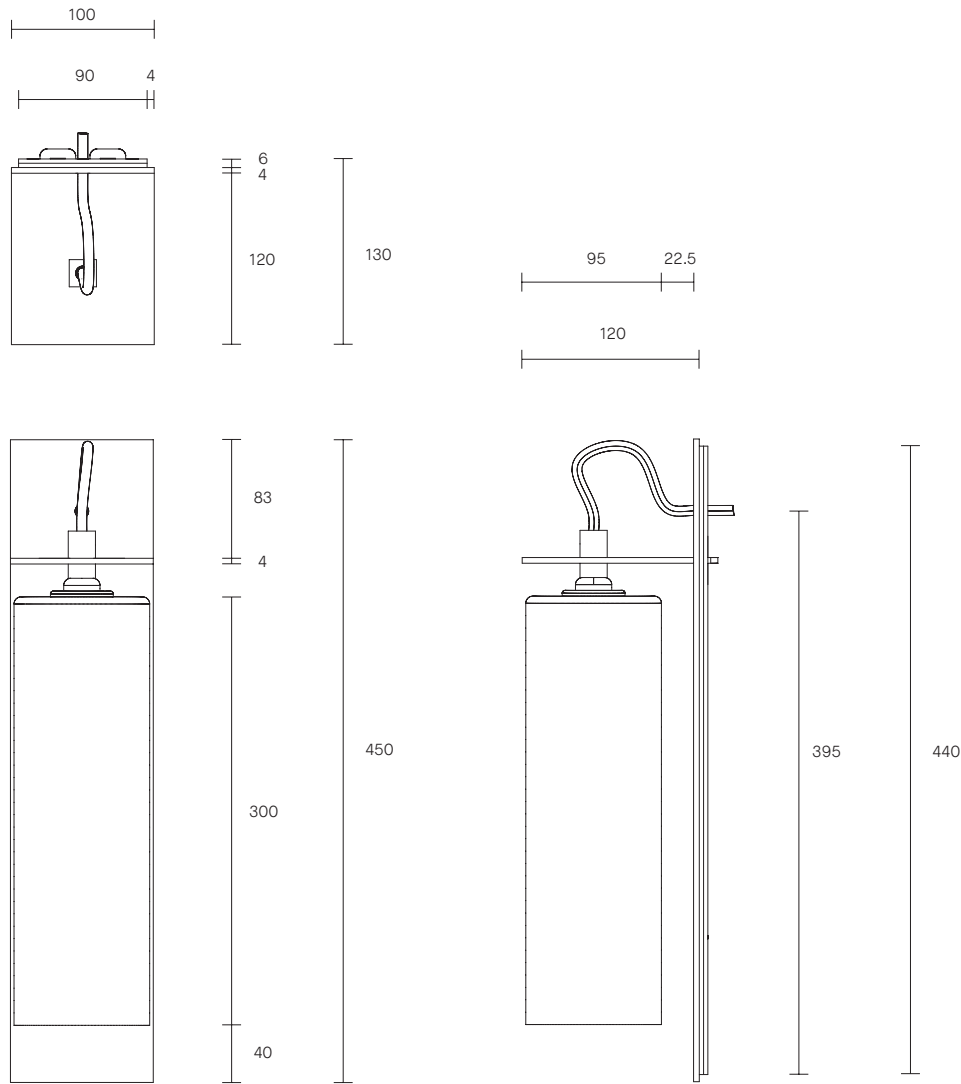

ECLIPSE COLLECTION
SHORT WALL SCONCE

SPECIFICATION SHEET
AUSTRALIA / INTERNATIONAL

ARTICOLO

ECLIPSE COLLECTION

SHORT WALL SCONCE

SPECIFICATION SHEET

AUSTRALIA / INTERNATIONAL

EC_SWS_S_AU_18V3

LEAD TIME

6 - 8 weeks

LIGHT SOURCE

240V, E14 small fancy round (35W)

Dimmable

WEIGHT

5 kg

FITTING FINISHES