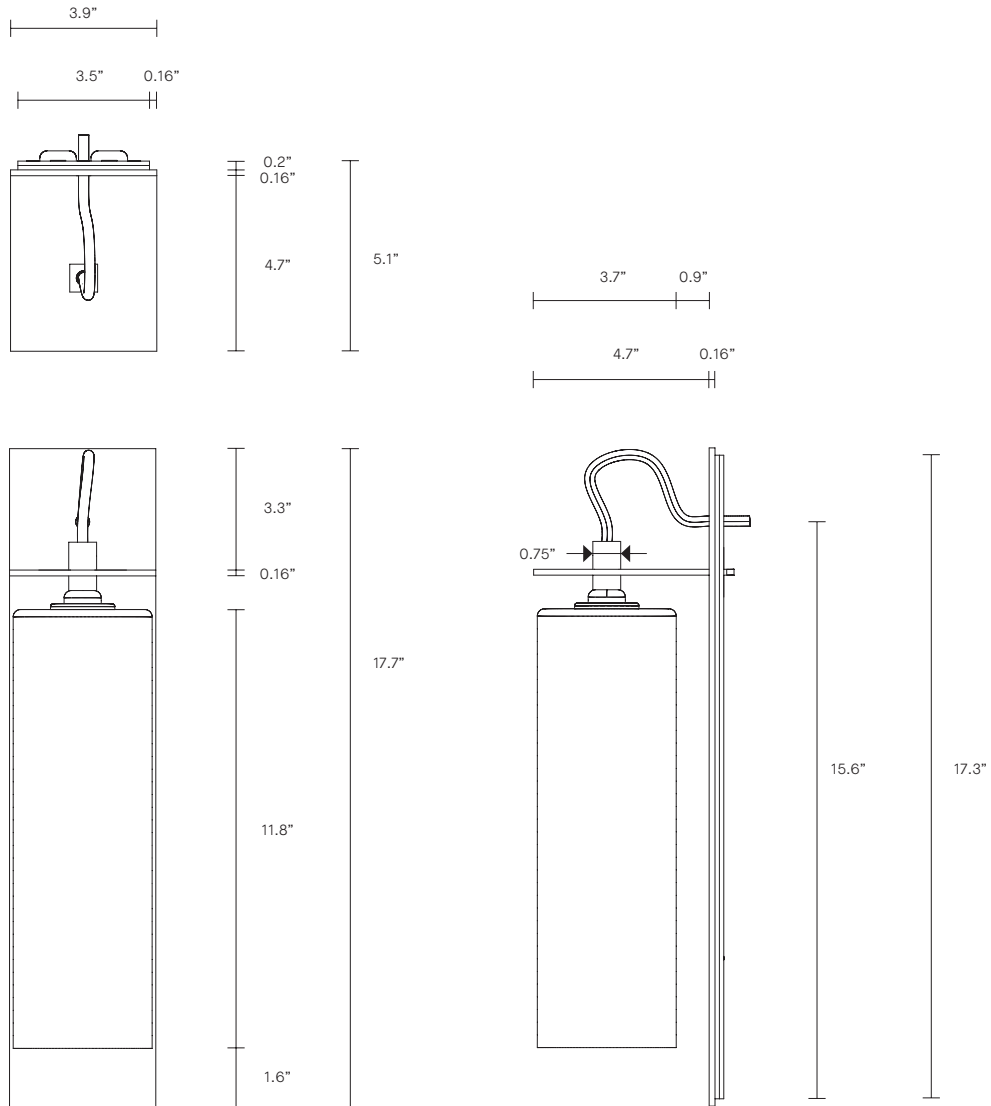

ECLIPSE COLLECTION
SHORT WALL SCONCE

UL SPECIFICATION SHEET
NORTH AMERICA

ARTICOLO

ECLIPSE COLLECTION

SHORT WALL SCONCE

UL SPECIFICATION SHEET

NORTH AMERICA

EC_SWS_S_L_18V3

ABOUT ECLIPSE

Handsome and sophisticated, the Eclipse collection subtly explores the beauty of mouthblown glass. Through its understated form, the elongated shape of the Eclipse draws the eye to the textural contrast of the acid etch detailing on the mouthblown glass.

Thoughtful in form, the cylindrical glass shape of the Eclipse evokes a modern aesthetic that is further defined in the autumnal colour palette of shades such as smoke, grey and white.

The Eclipse shade is removable for easy cleaning.

LEAD TIME

8 - 10 weeks

LIGHT SOURCE

110V E12 (35W)
Small Fancy Round

Dimmable

INSTALLATION

Supplied with mounting plate to fit 4.0/3.5 Jbox

Escutcheons may be ordered to conceal Jbox openings where needed