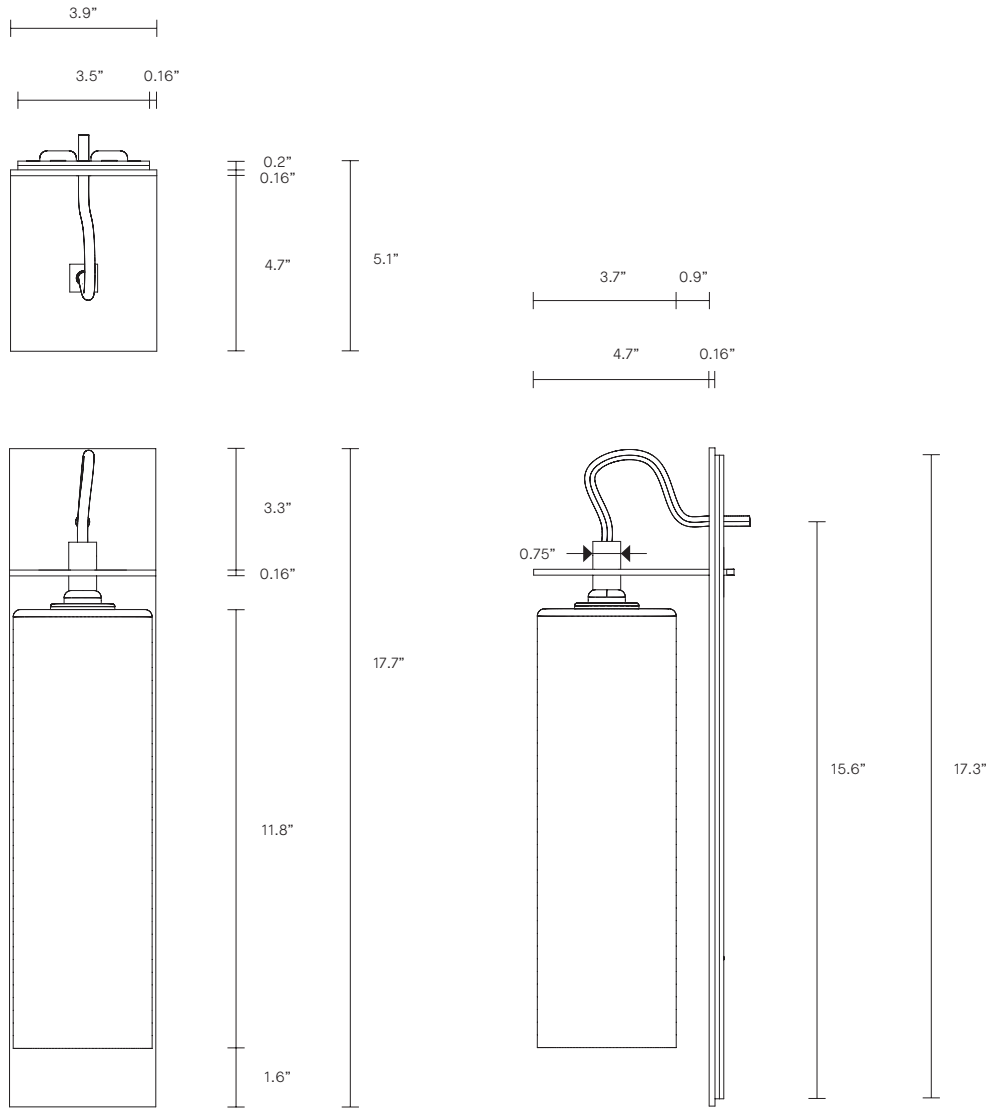

ECLIPSE COLLECTION
SHORT WALL SCONCE

UL SPECIFICATION SHEET
NORTH AMERICA

ARTICOLO

ECLIPSE COLLECTION

SHORT WALL SCONCE

UL SPECIFICATION SHEET

NORTH AMERICA

EC_SWS_S_L_18V3

ABOUT ECLIPSE

Handsome and sophisticated, the Eclipse collection subtly explores the beauty of mouthblown glass. Through its understated form, the elongated shape of the Eclipse draws the eye to the textural contrast of the acid etch detailing on the mouthblown glass.

Thoughtful in form, the cylindrical glass shape of the Eclipse evokes a modern aesthetic that is further defined in the autumnal colour palette of shades such as smoke, grey and white.

The Eclipse shade is removable for easy cleaning.

LEAD TIME

8 - 10 weeks

LIGHT SOURCE

110V E12 (35W)
Small Fancy Round

Dimmable

INSTALLATION

Supplied with mounting plate to fit 4.0/3.5 Jbox

Escutcheons may be ordered to conceal Jbox openings where needed