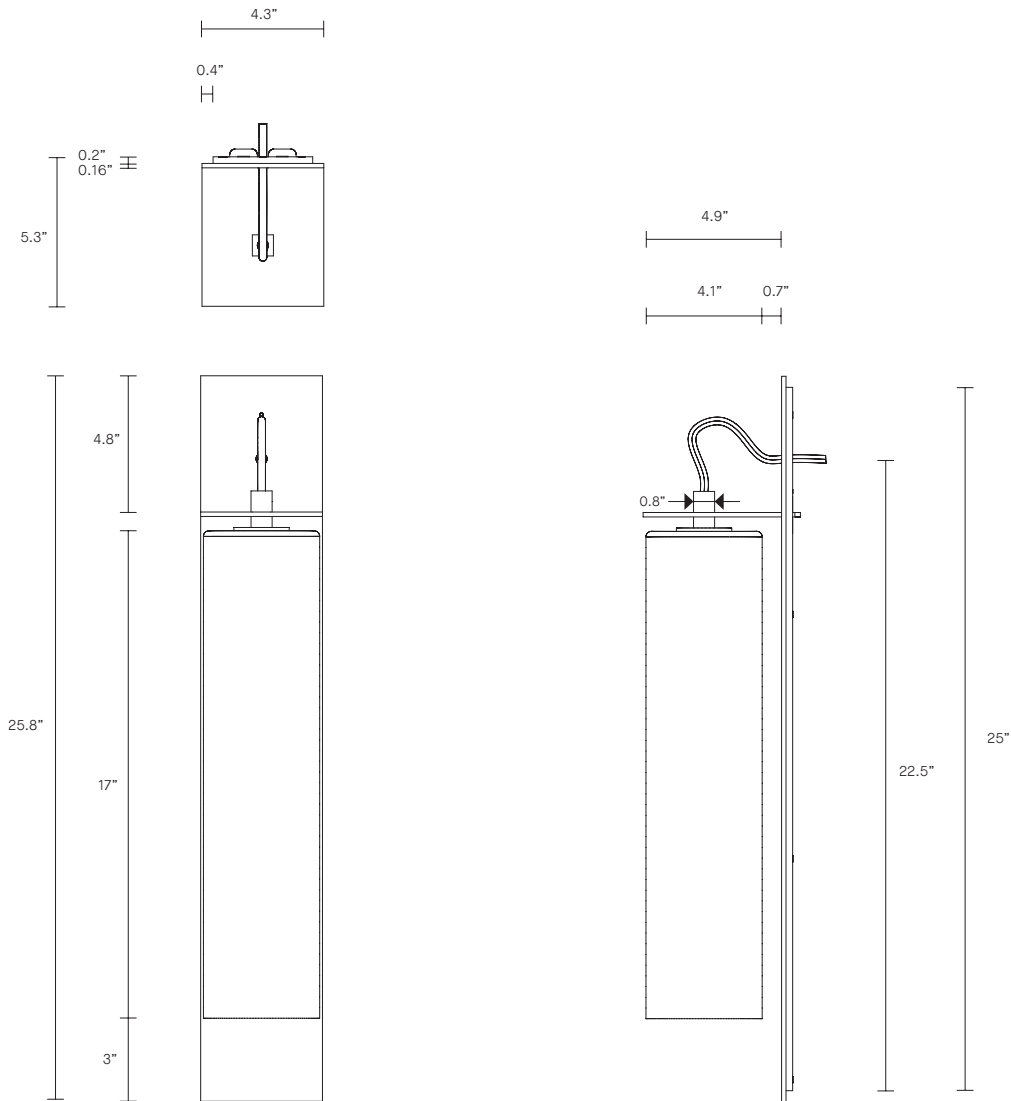

ECLIPSE COLLECTION
TALL WALL SCONCE

UL SPECIFICATION SHEET
NORTH AMERICA

ARTICOLO

ECLIPSE COLLECTION

TALL WALL SCONCE

UL SPECIFICATION SHEET

NORTH AMERICA

EC_TWS_S_UL_20V1

LEAD TIME

8 - 10 weeks

LIGHT SOURCE

110V E12 6W LED
2700K warm white
600 lumens
Dimmable
Globe included

WEIGHT

16.5 lb

CERTIFICATION

US/ETL/CA