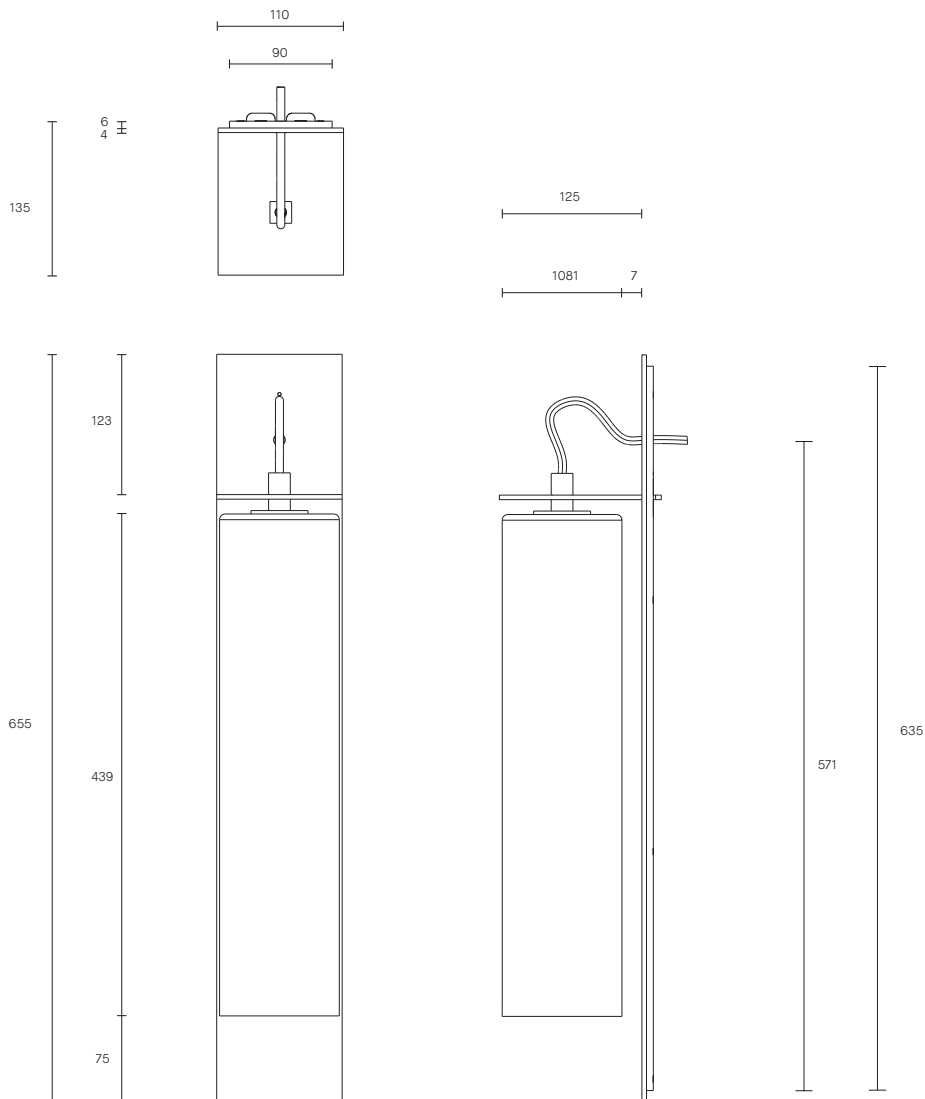

ECLIPSE COLLECTION
TALL WALL SCONCE

SPECIFICATION SHEET
AUSTRALIA / INTERNATIONAL

ARTICOLO

ECLIPSE COLLECTION

TALL WALL SCONCE

SPECIFICATION SHEET

AUSTRALIA / INTERNATIONAL

EC_TWS_S_AU_20V1

LEAD TIME

6 - 8 weeks

LIGHT SOURCE

240V E14 Fancy Round 4W LED
2700K warm white
400 lumens
Dimmable
Globe included

WEIGHT

7kg

CERTIFICATION

CE/AU