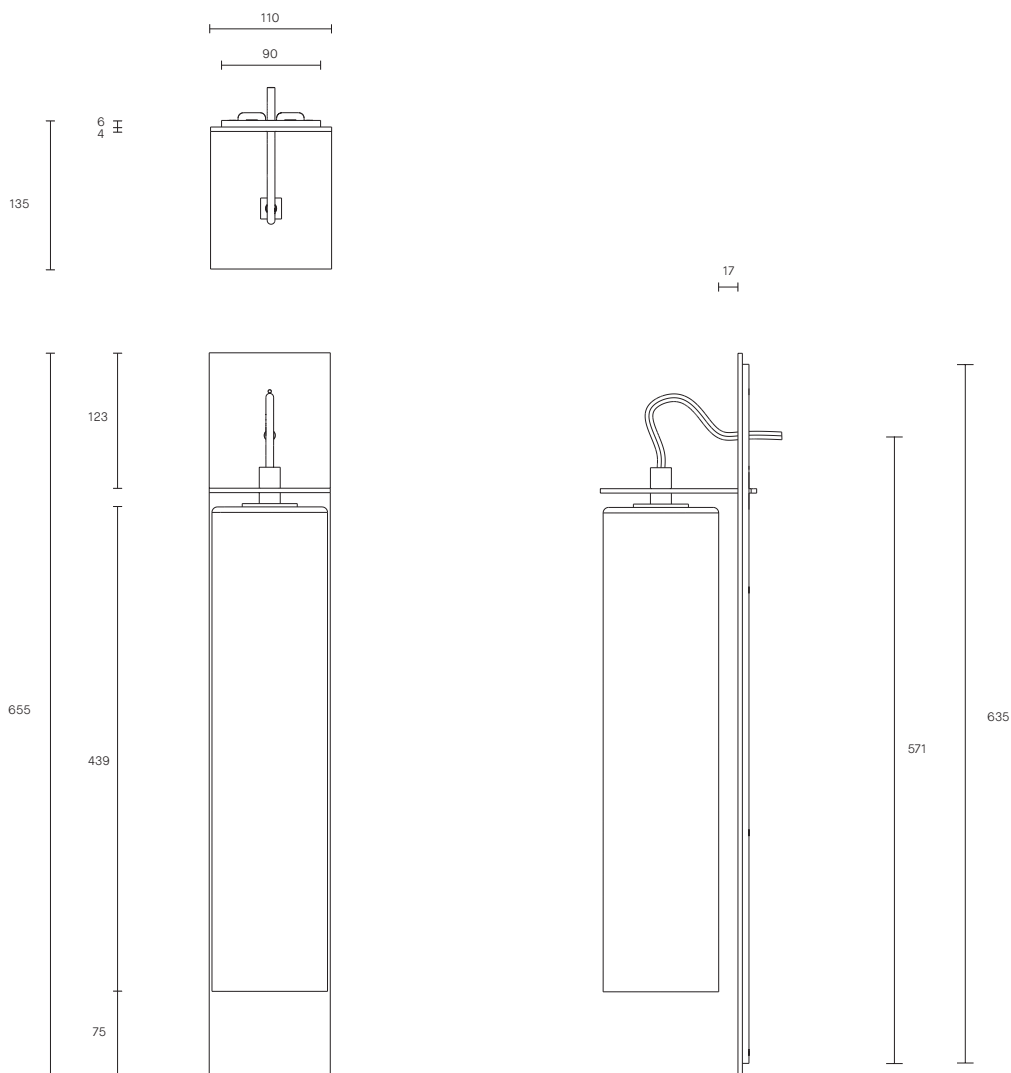

ECLIPSE COLLECTION
TALL WALL SCONCE

SPECIFICATION SHEET
AUSTRALIA / INTERNATIONAL

ECLIPSE COLLECTION

TALL WALL SCONCE

SPECIFICATION SHEET

AUSTRALIA / INTERNATIONAL

EC_TWS_S_AU_20V2

ABOUT ECLIPSE

LEAD TIME

6 - 8 weeks

LIGHT SOURCE

240V E14 Fancy Round 4W LED
2700K warm white
400 lumens
Dimmable
Globe included

WEIGHT

7kg

CERTIFICATION

CE/AU