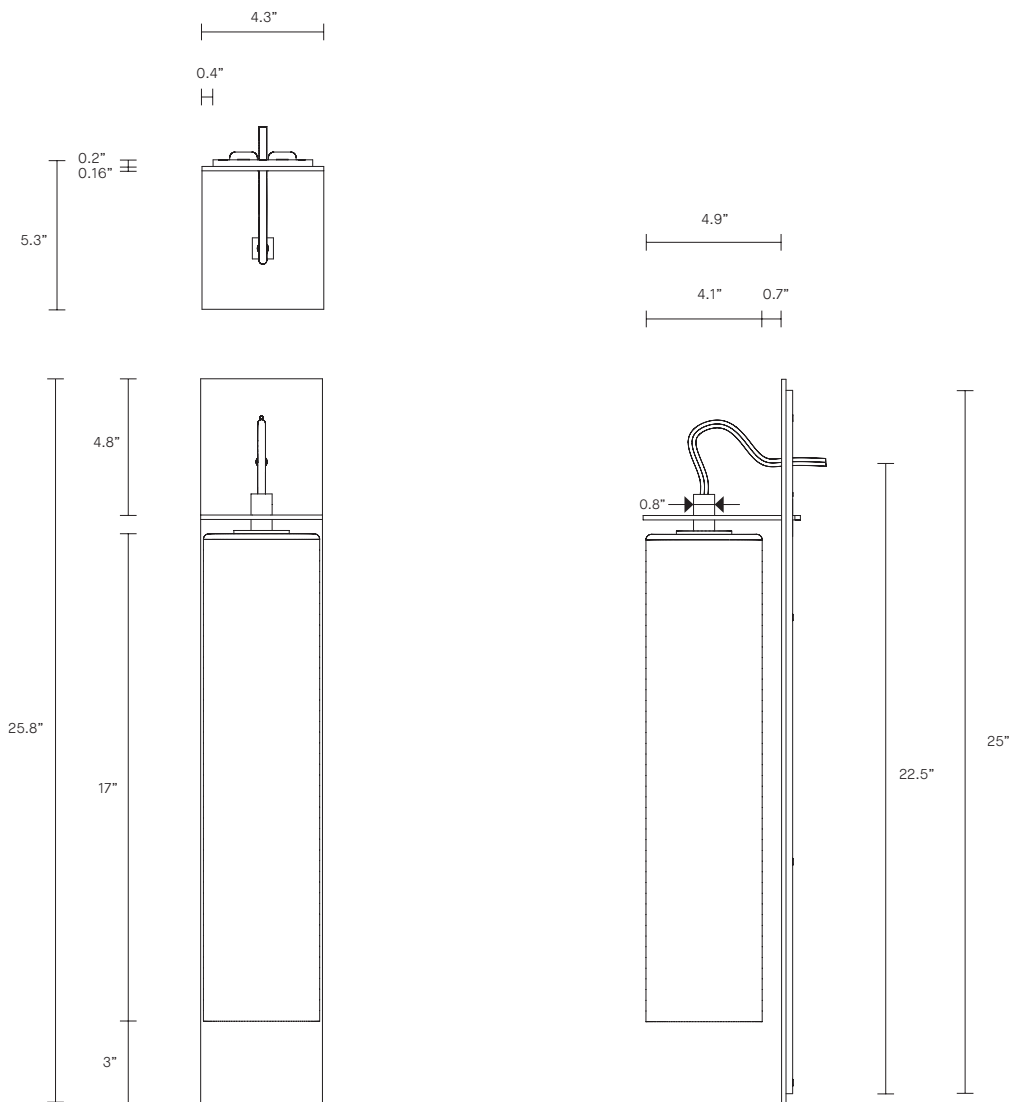

ECLIPSE COLLECTION
TALL WALL SCONCE

UL SPECIFICATION SHEET
NORTH AMERICA

ARTICOLO

ECLIPSE COLLECTION

TALL WALL SCONCE

UL SPECIFICATION SHEET

NORTH AMERICA

EC_TWS_S_UL_19V1

LEAD TIME

8 - 10 weeks

LIGHT SOURCE

240V E14 95mm 60W
2700K warm white
405 lumens
Dimmable
Globe included

WEIGHT

16.5 lb

CERTIFICATION

US/ETL/CA