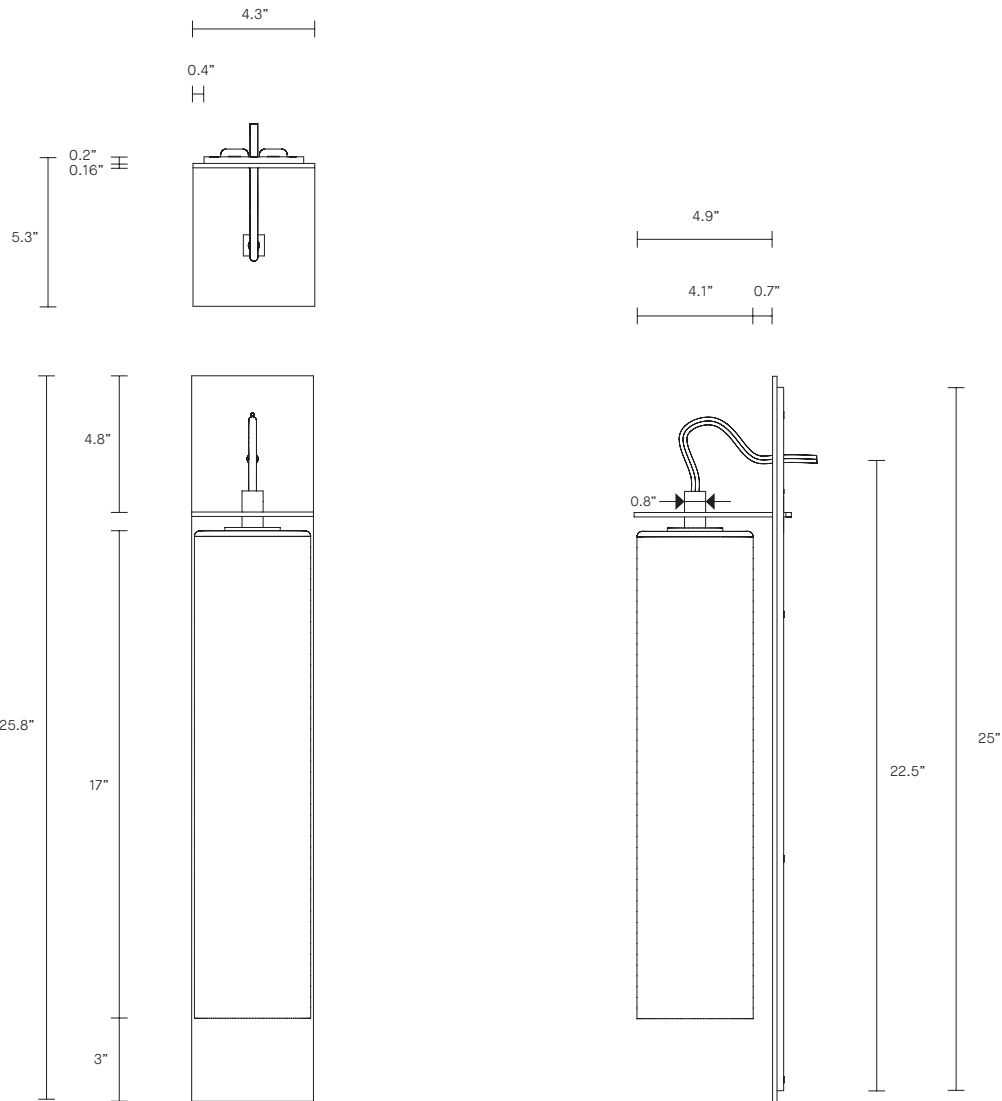

ECLIPSE COLLECTION
TALL WALL SCONCE

UL SPECIFICATION SHEET
NORTH AMERICA

ARTICOLO

ECLIPSE COLLECTION

TALL WALL SCONCE

UL SPECIFICATION SHEET

NORTH AMERICA

EC_TWS_S_UL_20V1

LEAD TIME

8 - 10 weeks

LIGHT SOURCE

110V E12 6W LED
2700K warm white
600 lumens
Dimmable
Globe included

WEIGHT

16.5 lb

CERTIFICATION

US/ETL/CA