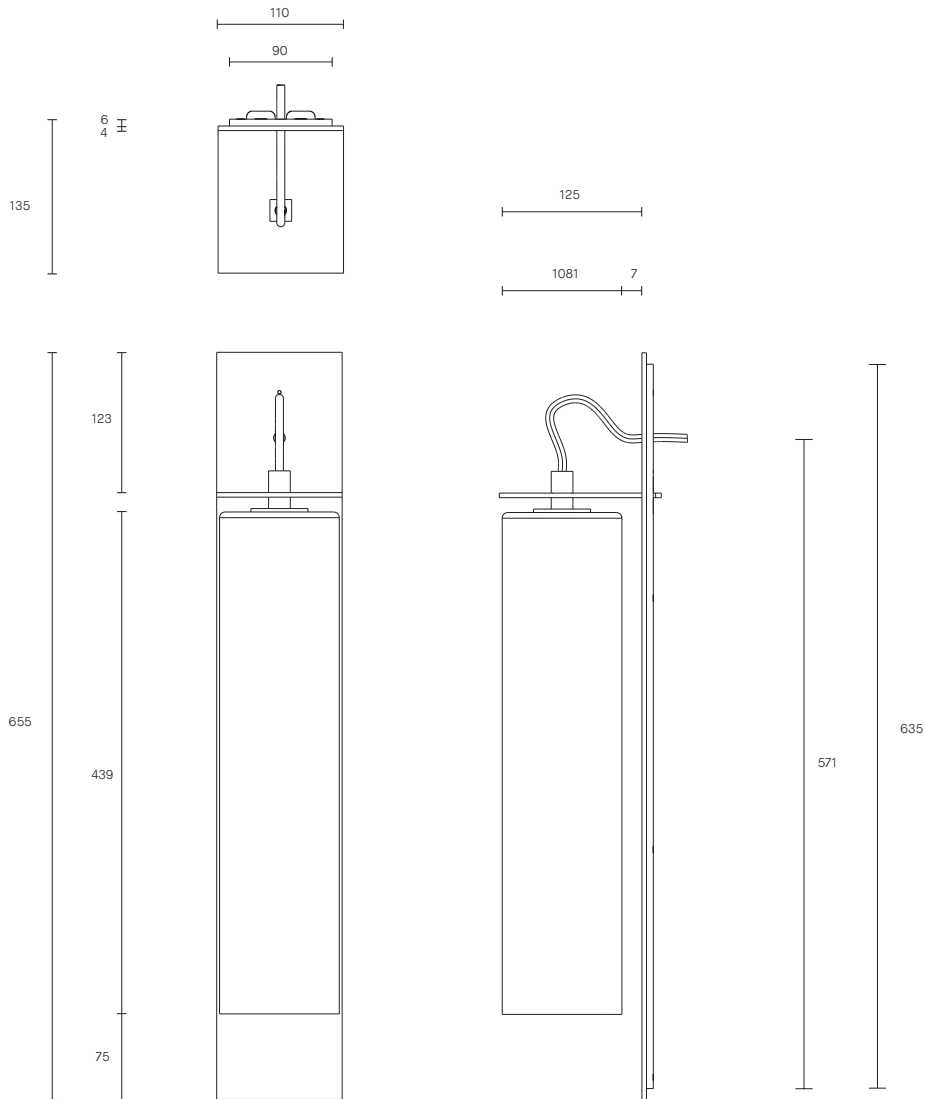

ECLIPSE COLLECTION
TALL WALL SCNCE

SPECIFICATION SHEET
AUSTRALIA / INTERNATIONAL

ECLIPSE COLLECTION

TALL WALL SCONCE

SPECIFICATION SHEET

AUSTRALIA / INTERNATIONAL

EC_TWS_S_AU_19V1

ABOUT ECLIPSE

LEAD TIME

6 - 8 weeks

LIGHT SOURCE

240V E14 95mm 60W

2700K warm white

405 lumens

Dimmable

Globe included