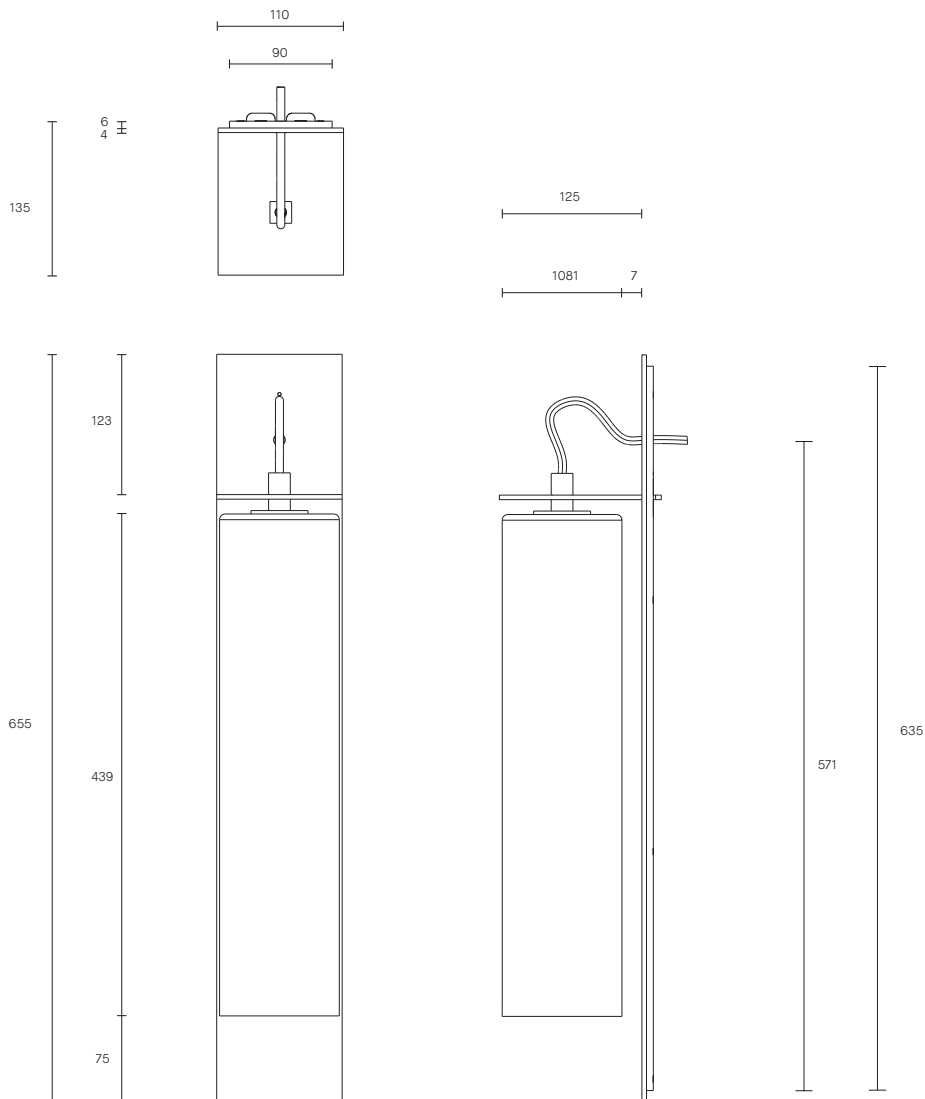

ECLIPSE COLLECTION
TALL WALL SCONCE

SPECIFICATION SHEET
AUSTRALIA / INTERNATIONAL

ECLIPSE COLLECTION

TALL WALL SCONCE

SPECIFICATION SHEET

AUSTRALIA / INTERNATIONAL

EC_TWS_S_AU_20V1

ABOUT ECLIPSE

LEAD TIME

6 - 8 weeks

LIGHT SOURCE

240V E14 Fancy Round 4W LED
2700K warm white
400 lumens
Dimmable
Globe included

WEIGHT

7kg

CERTIFICATION

CE/AU