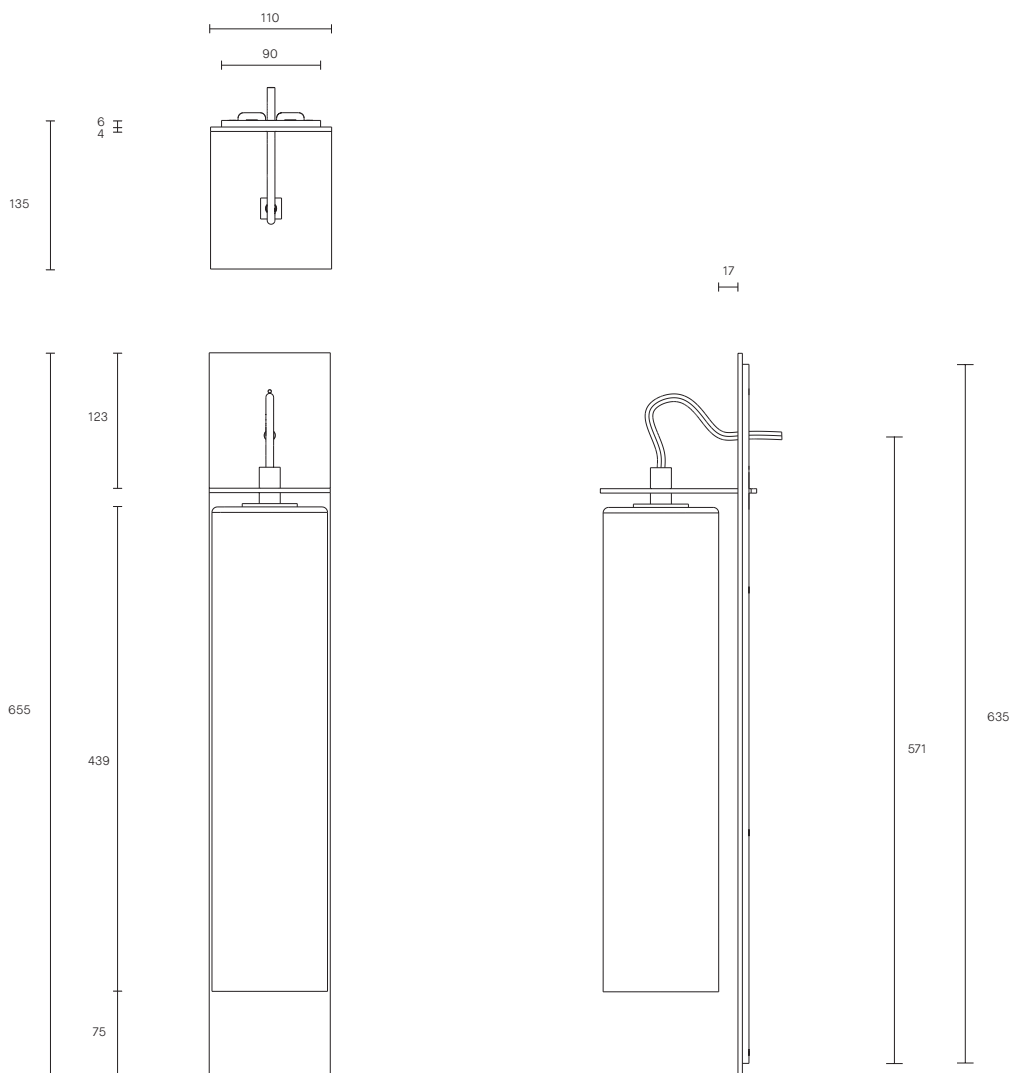

ECLIPSE COLLECTION

TALL WALL SCONCE

SPECIFICATION SHEET

AUSTRALIA / INTERNATIONAL

EC_TWS_S_AU_20V2

ABOUT ECLIPSE

Handsome and sophisticated, the Eclipse collection subtly explores the beauty of mouthblown glass. Through its understated form, the elongated shape of the Eclipse draws the eye to the textural contrast of the acid etch detailing on the mouthblown glass.

Thoughtful in form, the cylindrical glass shape of the Eclipse evokes a modern aesthetic that is further defined in the autumnal colour palette of shades such as smoke, grey and white.

The Eclipse shade is removable for easy cleaning.

LEAD TIME

6 - 8 weeks

LIGHT SOURCE

240V E14 Fancy Round 4W LED
2700K warm white
400 lumens
Dimmable
Globe included

WEIGHT

7kg

CERTIFICATION

CE/AU

WARRANTY

3 years

FITTING FINISHES

Brass
Mid Bronze
Articolo Black (shown)
Matte White
Brass Shelf
Satin Nickel Shelf

SHADE COMBINATIONS

Grey
Smoke
Drunken Emerald
Clear and White
2/3 Smoke Frost (shown)
2/3 Grey Frost

FLEX CORD COLOURS

Black (shown)
White
Natural Linen
Light Grey Linen
Black and White