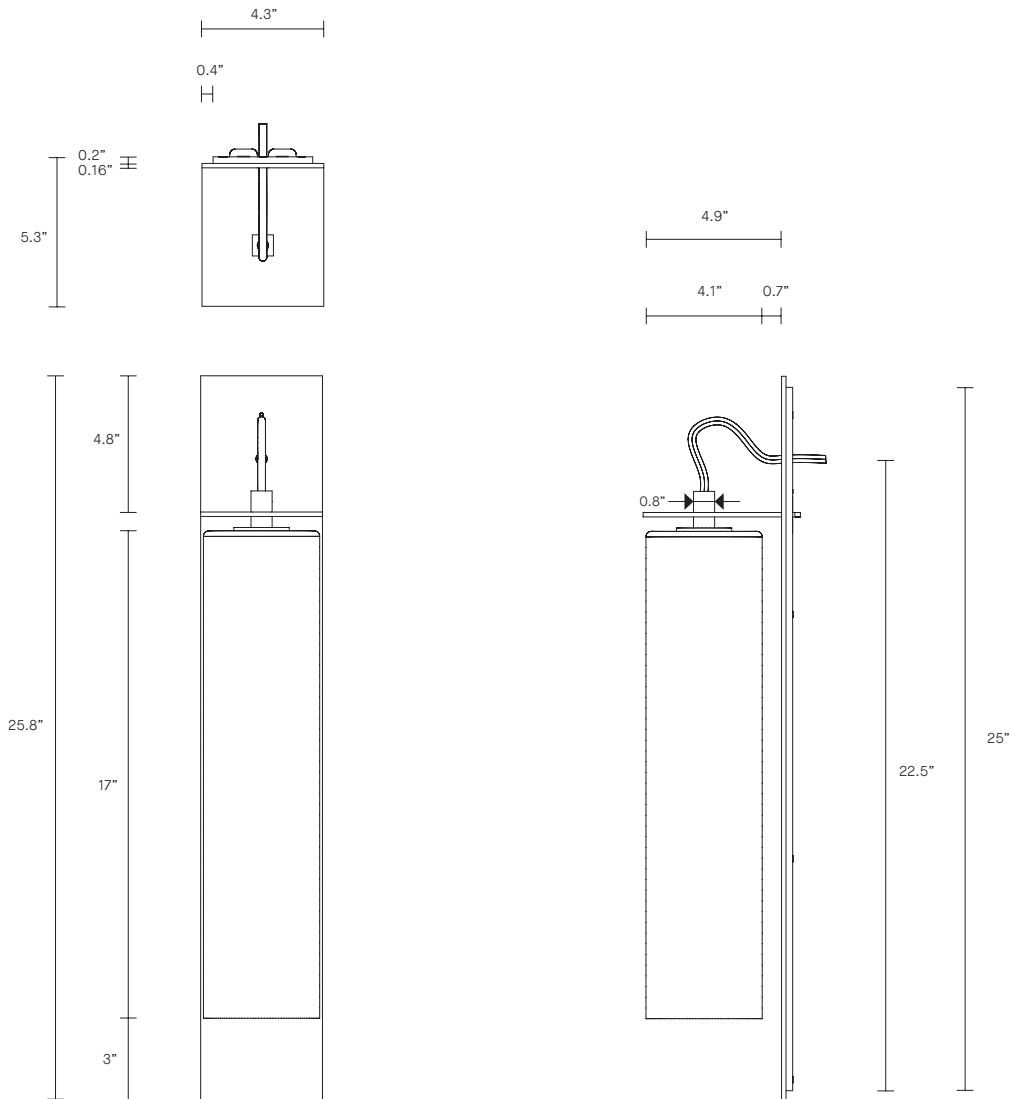

ECLIPSE COLLECTION

TALL WALL SCONCE

UL SPECIFICATION SHEET

NORTH AMERICA

EC_TWS_S_UL_20V1

ABOUT ECLIPSE

Handsome and sophisticated, the Eclipse collection subtly explores the beauty of mouthblown glass. Through its understated form, the elongated shape of the Eclipse draws the eye to the textural contrast of the acid etch detailing on the mouthblown glass.

Thoughtful in form, the cylindrical glass shape of the Eclipse evokes a modern aesthetic that is further defined in the autumnal colour palette of shades such as smoke, grey and white.

The Eclipse shade is removable for easy cleaning.

LEAD TIME

8 - 10 weeks

LIGHT SOURCE

110V E12 6W LED
2700K warm white
600 lumens
Dimmable
Globe included

WEIGHT

16.5 lb

CERTIFICATION

US/ETL/CA

WARRANTY

3 years

FITTING FINISHES

Brass
Mid Bronze
Articolo Black (shown)
Matte White
Brass Shelf
Satin Nickel Shelf

SHADE COMBINATIONS

Grey
Smoke
Drunken Emerald
Clear and White
2/3 Smoke Frost (shown)
2/3 Grey Frost

FLEX CORD COLOURS

Black (shown)
White
Ivory