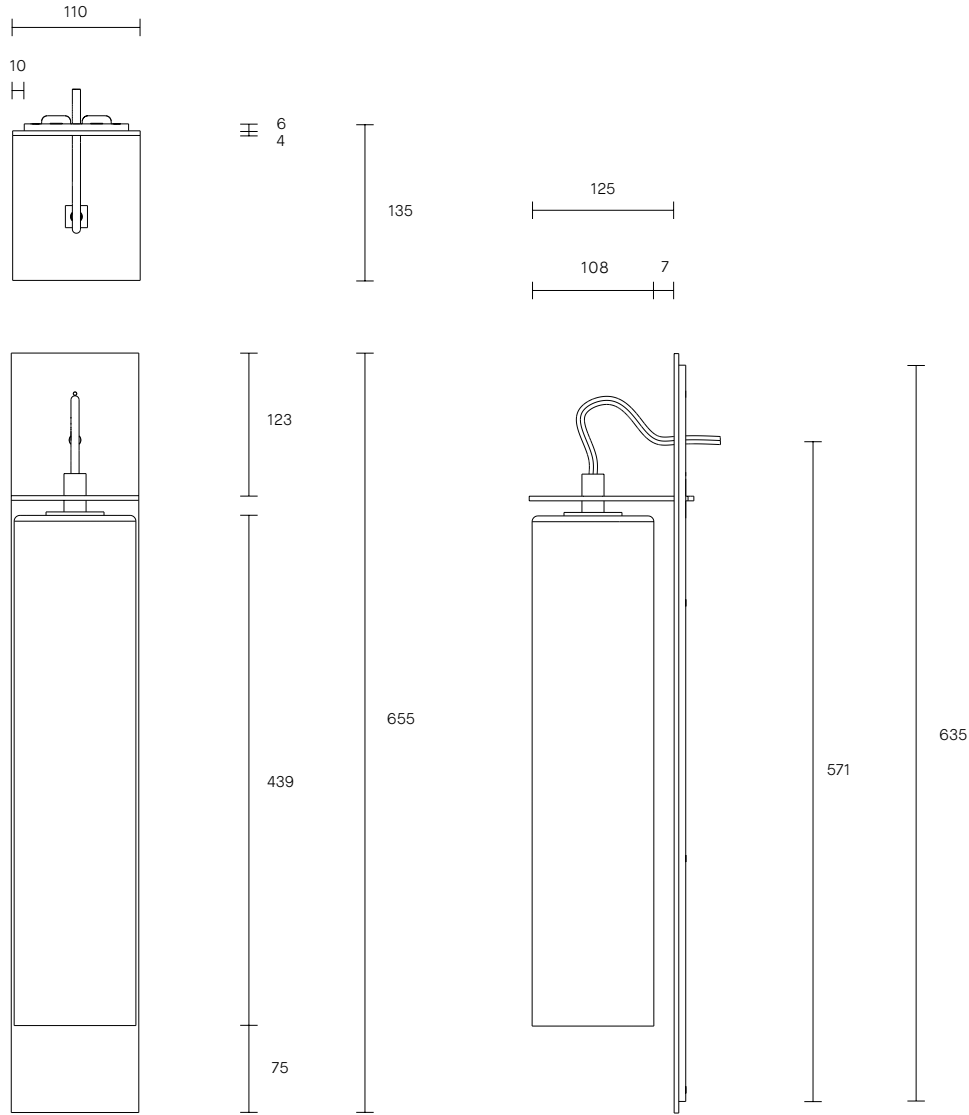

ECLIPSE COLLECTION

TALL WALL SCONCE

SPECIFICATION SHEET

AUSTRALIA / INTERNATIONAL

ARTICOLO

ECLIPSE COLLECTION

TALL WALL SCONCE

SPECIFICATION SHEET

AUSTRALIA / INTERNATIONAL

EC_TWS_S_AU_19V1

ABOUT ECLIPSE

Handsome and sophisticated, the Eclipse collection subtly explores the beauty of mouthblown glass. Through its understated form, the elongated shape of the Eclipse draws the eye to the textural contrast of the acid etch detailing on the mouthblown glass.

LEAD TIME

6 - 8 weeks

LIGHT SOURCE

240V, E14 small fancy round (35W)

Dimmable

WEIGHT

7 kg

FITTING FINISHES