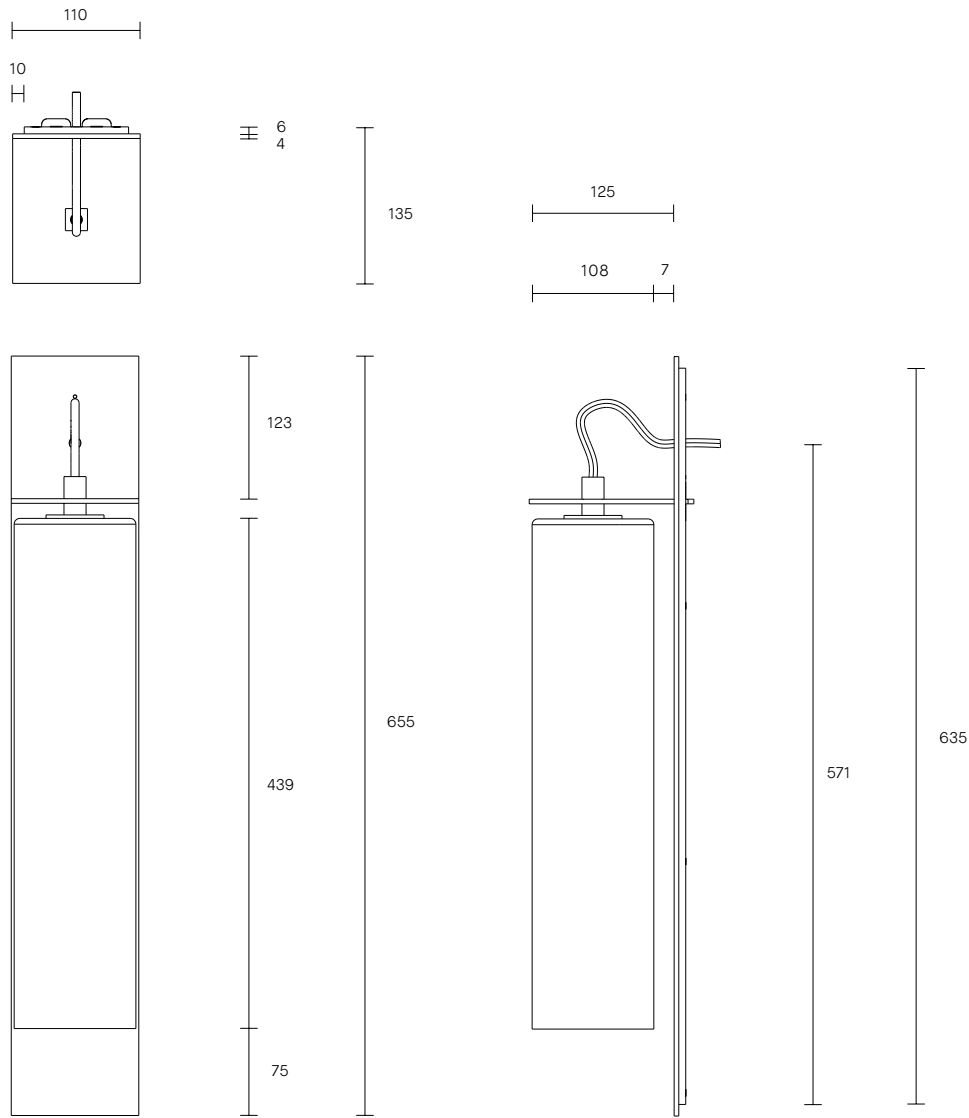

ECLIPSE COLLECTION

TALL WALL SCONCE

SPECIFICATION SHEET

AUSTRALIA / INTERNATIONAL

ARTICOLO

ECLIPSE COLLECTION

TALL WALL SCONCE

SPECIFICATION SHEET

AUSTRALIA / INTERNATIONAL

EC_TWS_S_AU_19V1

ABOUT ECLIPSE

Handsome and sophisticated, the Eclipse collection subtly explores the beauty of mouthblown glass. Through its understated form, the elongated shape of the Eclipse draws the eye to the textural contrast of the acid etch detailing on the mouthblown glass.

LEAD TIME

6 - 8 weeks

LIGHT SOURCE

240V, E14 small fancy round (35W)

Dimmable

WEIGHT

7 kg

FITTING FINISHES