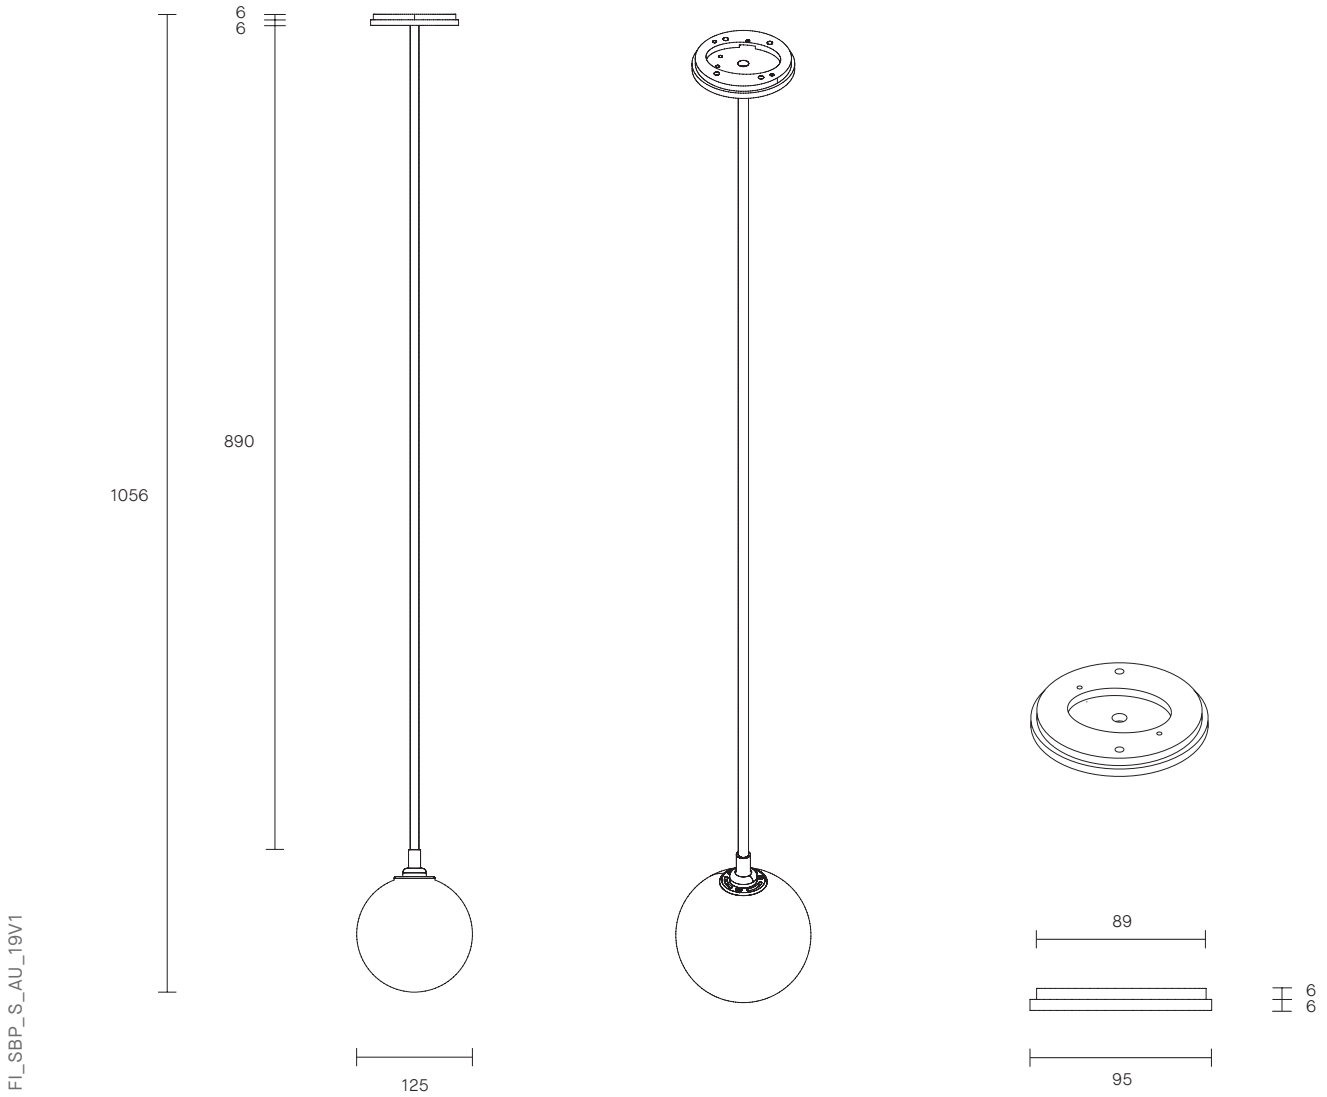

FIZI BALL COLLECTION

SINGLE BALL PENDANT

SPECIFICATION SHEET

AUSTRALIA / INTERNATIONAL

ABOUT FIZI

Effervescent yet luxuriously artisanal, Fizi is a celebration of 'the art of light'. The Fizi ball seems to burst with tiny bubbles glinting below the surface.

When lit, Fizi throws superb patterns and movement onto the surrounding walls, reflecting the unique material identity of mouthblown glass.

Fizi balls are removable for easy cleaning.

Fizi available in wall sconce, table lamp and pendant. Custom multi drops upon request.

LEAD TIME

6 - 8 weeks

LIGHT SOURCE

12V G4 2W LED bipin
2700k warm white
200 lumens
Dimmable
Globe included

INSTALLATION

Supplied with external driver

CUSTOMISATION

Variations to rod length can be specified at time of order placement

WEIGHT

3kg

FITTING FINISH

Brass (shown)
Mid Bronze
Satin Nickel
Articolo Black
Matte White

CERTIFICATION

CE/AU

WARRANTY

3 years