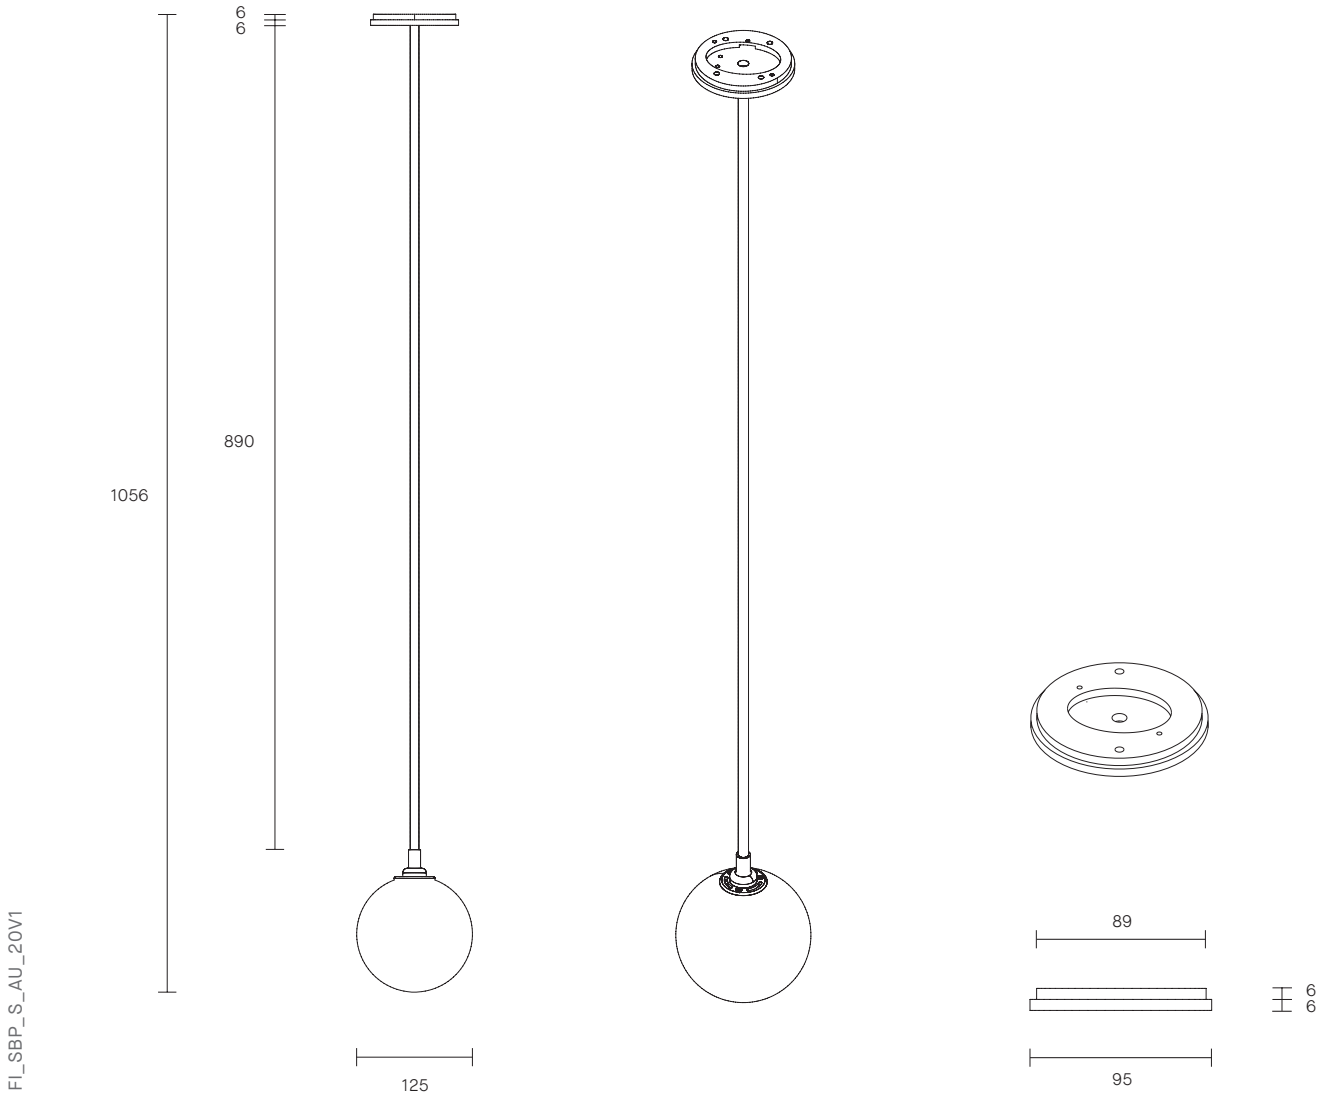

FIZI BALL COLLECTION
SINGLE BALL PENDANT

SPECIFICATION SHEET
AUSTRALIA / INTERNATIONAL

ARTICOLO

FIZI BALL COLLECTION

SINGLE BALL PENDANT

SPECIFICATION SHEET

AUSTRALIA / INTERNATIONAL

FL_SBP_S_AU_20V1

Fizi balls are removable for easy cleaning.

Fizi available in wall sconce, table lamp and pendant. Custom multi drops upon request.

LEAD TIME

6 - 8 weeks

LIGHT SOURCE

12V G4 2W LED bipin
2700k warm white
200 lumens
Dimmable
Globe included

INSTALLATION

Supplied with external driver

CUSTOMISATION

Variations to rod length can be specified at time of order placement
Standard drop length up to 1200mm. Additional charge will apply for longer drop lengths, price upon request.

WEIGHT

3kg

FITTING FINISH

Brass (shown)
Mid Bronze
Satin Nickel
Articolo Black
Matte White

CERTIFICATION

CE/AU

WARRANTY

3 years