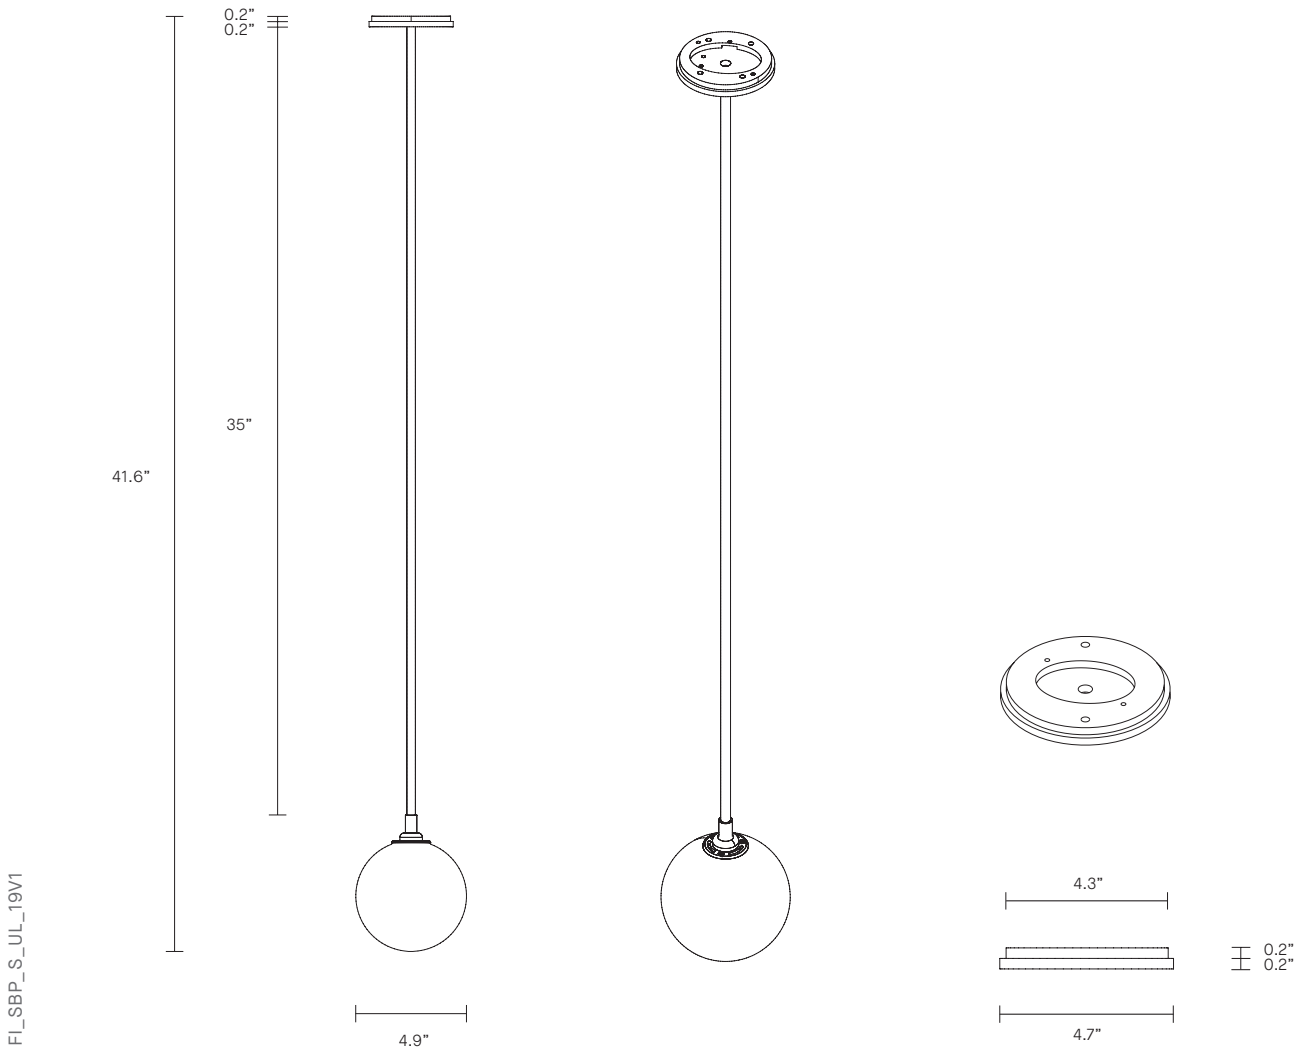

FIZI BALL COLLECTION

SINGLE BALL PENDANT

UL SPECIFICATION SHEET

NORTH AMERICA

ABOUT FIZI

Effervescent yet luxuriously artisanal, Fizi is a celebration of 'the art of light'. The Fizi ball seems to burst with tiny bubbles glinting below the surface.

When lit, Fizi throws superb patterns and movement onto the surrounding walls, reflecting the unique material identity of mouthblown glass.

Fizi balls are removable for easy cleaning.

Fizi available in wall sconce, table lamp and pendant. Custom multi drops upon request.

LEAD TIME

8 - 10 weeks

LIGHT SOURCE

12V G4 2W LED bipin
2700k warm white
200 lumens
Dimmable (Luxtron/Diva/CL)
Globe included

INSTALLATION

Supplied with external driver and mounting plate to fit 4.0/3.5 Jbox

CUSTOMISATION

Variations to rod length can be specified at time of order placement

WEIGHT

21 lb

FITTING FINISH

Brass (shown)
Mid Bronze
Satin Nickel
Articolo Black
Matte White

CERTIFICATION

US/ETL/CA

WARRANTY

3 years