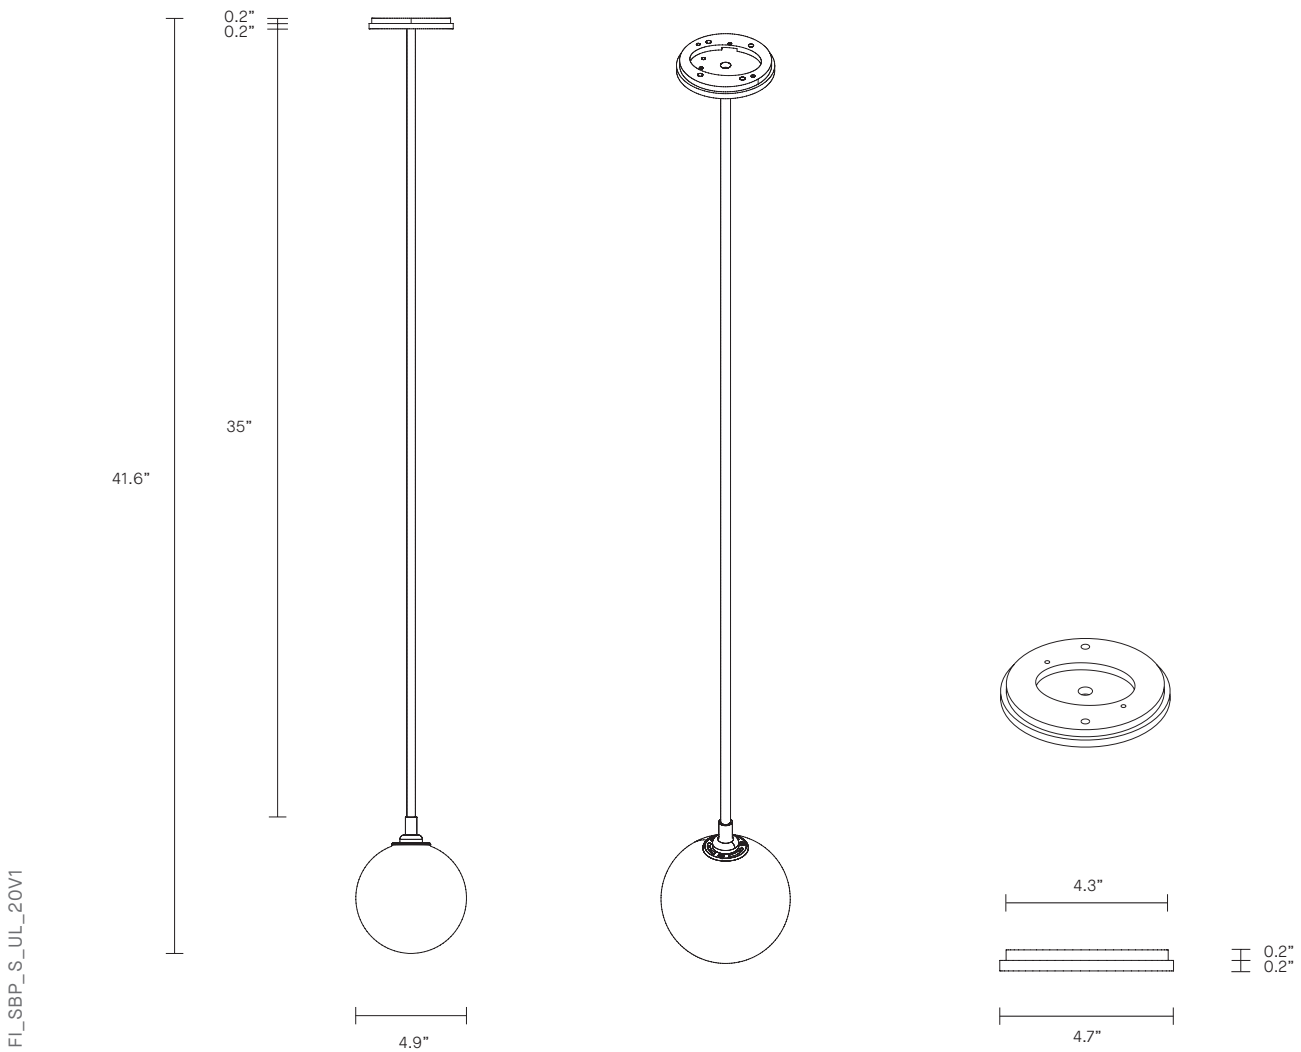

FIZI BALL COLLECTION

SINGLE BALL PENDANT

UL SPECIFICATION SHEET

NORTH AMERICA

ABOUT FIZI

Effervescent yet luxuriously artisanal, Fizi is a celebration of 'the art of light'. The Fizi ball seems to burst with tiny bubbles glinting below the surface.

When lit, Fizi throws superb patterns and movement onto the surrounding walls, reflecting the unique material identity of mouthblown glass.

Fizi balls are removable for easy cleaning.

Fizi available in wall sconce, table lamp and pendant. Custom multi drops upon request.

LEAD TIME

8 - 10 weeks

LIGHT SOURCE

12V G4 2W LED bipin
3000k warm white
210 lumens
Dimmable (Luxtron/Diva/CL)
Globe included

INSTALLATION

Supplied with external driver and mounting plate to fit 4.0/3.5 Jbox

CUSTOMISATION

Variations to rod length can be specified at time of order placement

WEIGHT

21 lb

FITTING FINISH

Brass (shown)
Mid Bronze
Satin Nickel
Articolo Black
Matte White

CERTIFICATION

US/ETL/CA

WARRANTY

3 years