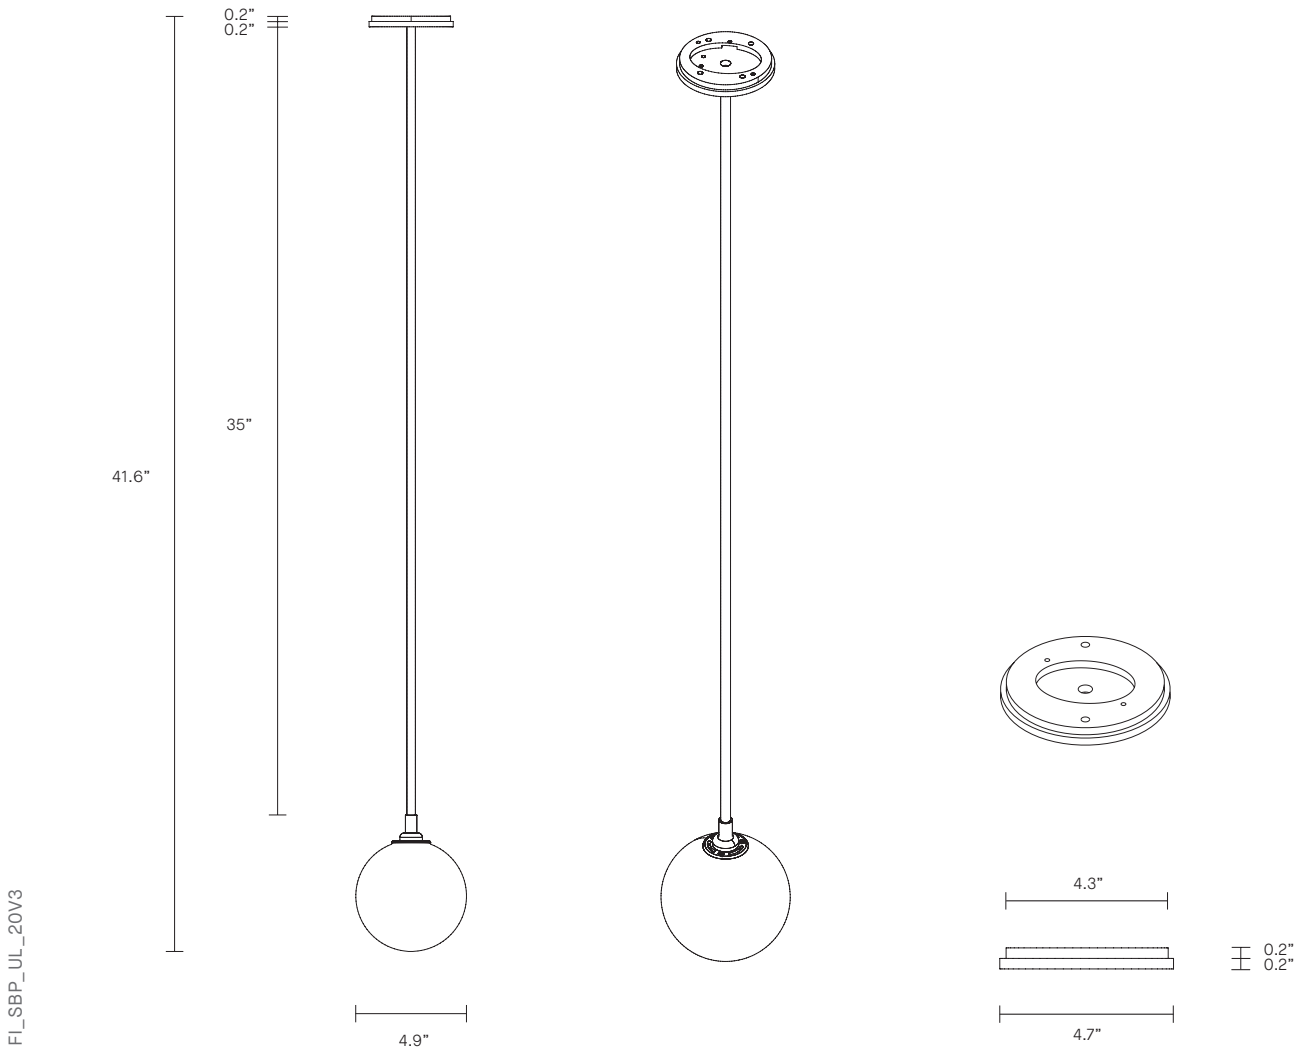

FIZI BALL COLLECTION

SINGLE BALL PENDANT

UL SPECIFICATION SHEET

NORTH AMERICA

ABOUT FIZI

Effervescent yet luxuriously artisanal, Fizi is a celebration of 'the art of light'. The Fizi ball seems to burst with tiny bubbles glinting below the surface.

When lit, Fizi throws superb patterns and movement onto the surrounding walls, reflecting the unique material identity of mouthblown glass.

Fizi balls are removable for easy cleaning.

Fizi available in wall sconce, table lamp and pendant. Custom multi drops upon request.

LEAD TIME

8 - 10 weeks

LIGHT SOURCE

12V G4 LED Bi-Pin 2.5W

2700k warm white

250 lumens

Dimmable (Luxtron/Diva/CL)

Globe included

INSTALLATION

Supplied with external driver and mounting plate to fit 4.0/3.5 Jbox

CUSTOMISATION

Variations to rod length can be specified at time of order placement

WEIGHT

21 lb

FITTING FINISH

Brass (shown)

Mid Bronze

Satin Nickel

Articolo Black

Matte White

CERTIFICATION

US/ETL/CA

WARRANTY

3 years