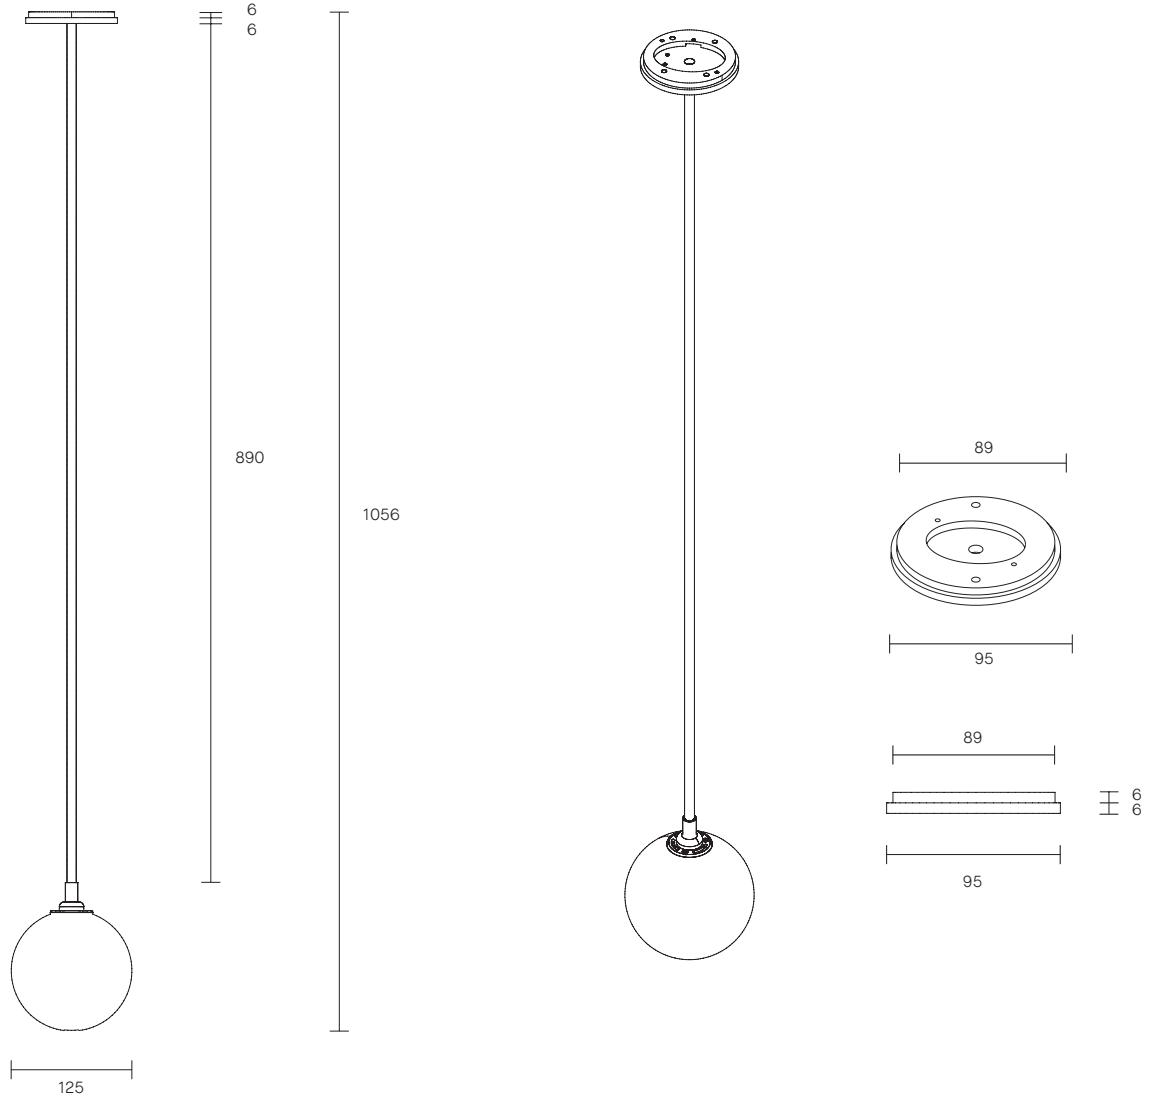

FIZI BALL COLLECTION

SINGLE BALL PENDANT

SPECIFICATION SHEET

AUSTRALIA / INTERNATIONAL

FI_SBP_S_AU_18V3

ABOUT FIZI

Effervescent yet luxuriously artisanal, Fizi is a celebration of 'the art of light'. The Fizi ball seems to burst with tiny bubbles glinting below the surface.

When lit, Fizi throws superb patterns and movement onto the surrounding walls, reflecting the unique material identity of mouthblown glass.

Fizi balls are removable for easy cleaning.

Fizi available in wall sconce, table lamp and pendant. Custom multi drops upon request.

LEAD TIME

6 -8 weeks

LIGHT SOURCE

12V, G4 2W LED bipin
2700K

INSTALLATION

Supplied with external driver

Requires driver/transformer
installation

Dimmable upon request

DIMENSIONS

Variations to rod length can
be specified at time of order
placement

WEIGHT

3kg

FITTING FINISH

Brass (cover)

Matte White

Mid Bronze

Articolo Black

Satin Nickel