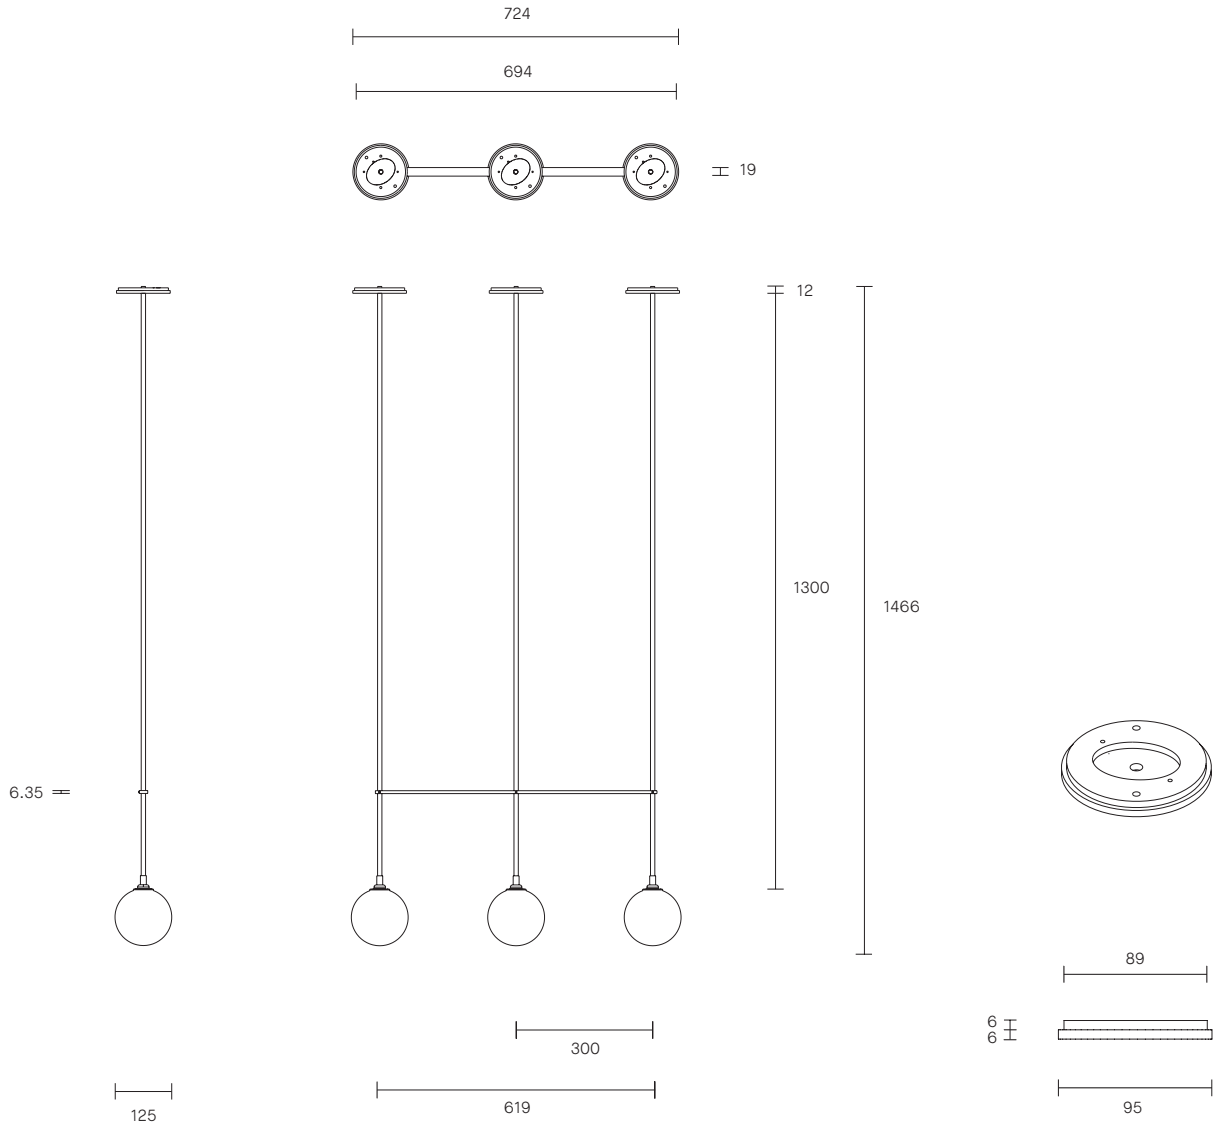

FIZI BALL COLLECTION
TRIPLE BALL PENDANT

SPECIFICATION SHEET
AUSTRALIA / INTERNATIONAL

ARTICOLO

FIZI BALL COLLECTION

TRIPLE BALL PENDANT

SPECIFICATION SHEET

AUSTRALIA / INTERNATIONAL

FI_TBP_S_AU_19V1

INSTALLATION

Supplied with external driver

CUSTOMISATION

Variations to rod length and spacing bar can be specified at time of order placement

WEIGHT

9.5kg

FITTING FINISH

Brass (shown)
Mid Bronze
Satin Nickel
Articolo Black
Matte White