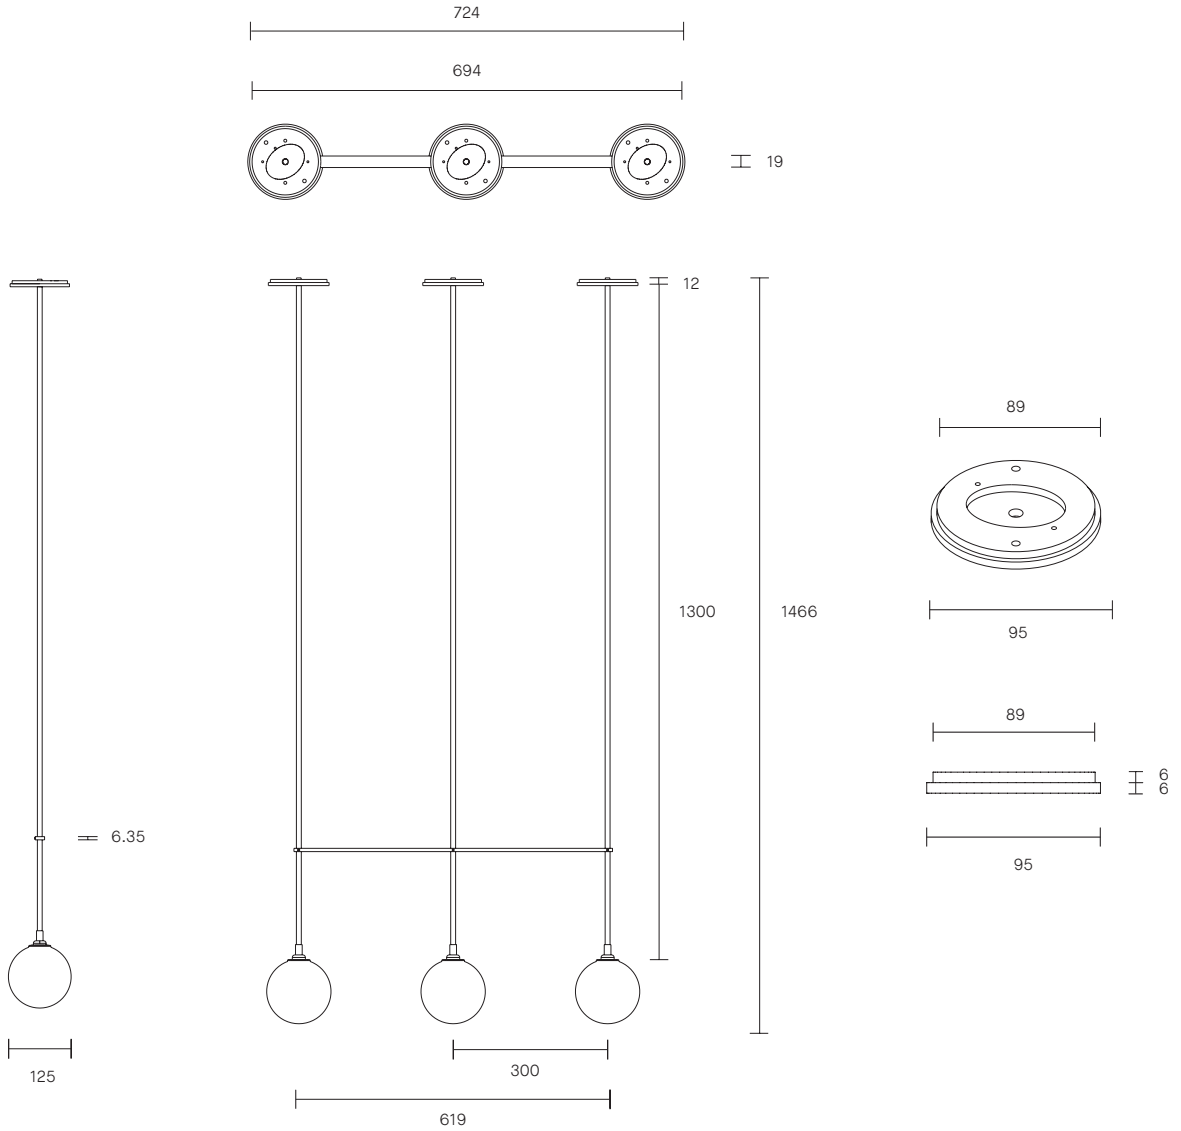

FIZI BALL COLLECTION
TRIPLE BALL PENDANT

SPECIFICATION SHEET
AUSTRALIA / INTERNATIONAL

ARTICOLO

FIZI BALL COLLECTION

TRIPLE BALL PENDANT

SPECIFICATION SHEET

AUSTRALIA / INTERNATIONAL

FI_TBP_S_AU_18V3

Fizi balls are removable for easy cleaning.

Fizi available in wall sconce, table lamp and pendant. Custom multi drops upon request.

LEAD TIME

6 -8 weeks

LIGHT SOURCE

3 x12V, G4 2W LED bipin
2700K

INSTALLATION

Supplied with external driver

Requires driver/transformer
installation

Dimmable upon request

DIMENSIONS

Variations to rod length and
spacing bar width can be
specified at time of order
placement

WEIGHT

9.5 kg