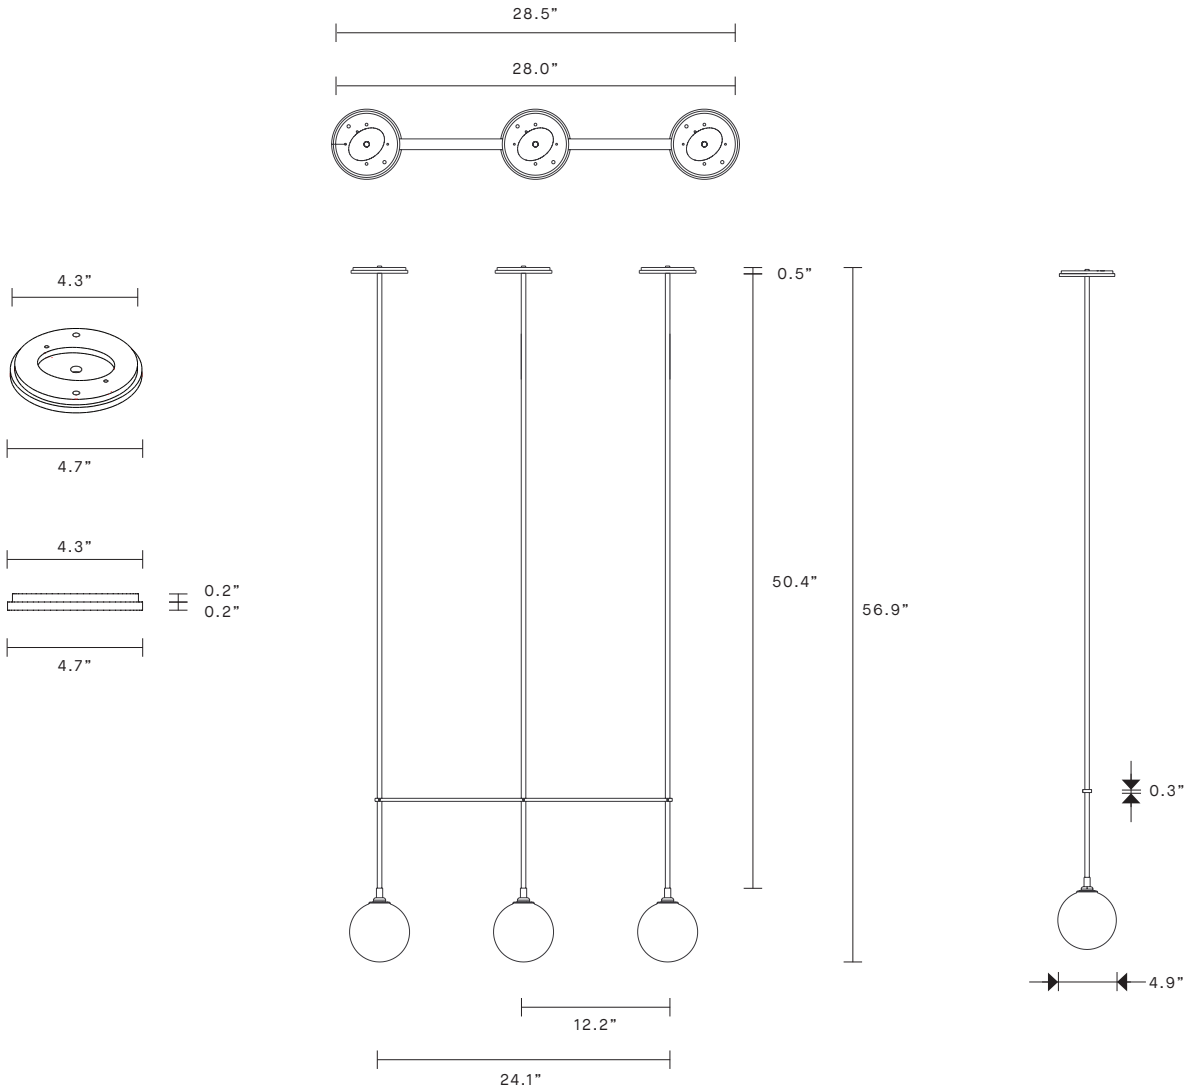

FIZI BALL COLLECTION
TRIPLE BALL PENDANT

UL SPECIFICATION SHEET
NORTH AMERICA

ARTICOLO

FIZI BALL COLLECTION

TRIPLE BALL PENDANT

UL SPECIFICATION SHEET

NORTH AMERICA

FI_TBP_S_L_18V3

Fizi balls are removable for easy cleaning.

Fizi available in wall sconce and pendant. Custom multi drops upon request.

LEAD TIME

8 - 10 weeks

LIGHT SOURCE

3x12V, G4 2W LED 2700K
280 lumens

Supplied with external driver
(Hatch RS12-15M-LED
2.25x1.25x0.75)

Dimmable (Luxtron/Diva/CL)

INSTALLATION

Supplied with mounting plate to fit 4.0/3.5 Jbox

WEIGHT

21lb

FITTING FINISH

Brass (cover)
Mid bronze
Matte white
Articolo black
Satin nickel