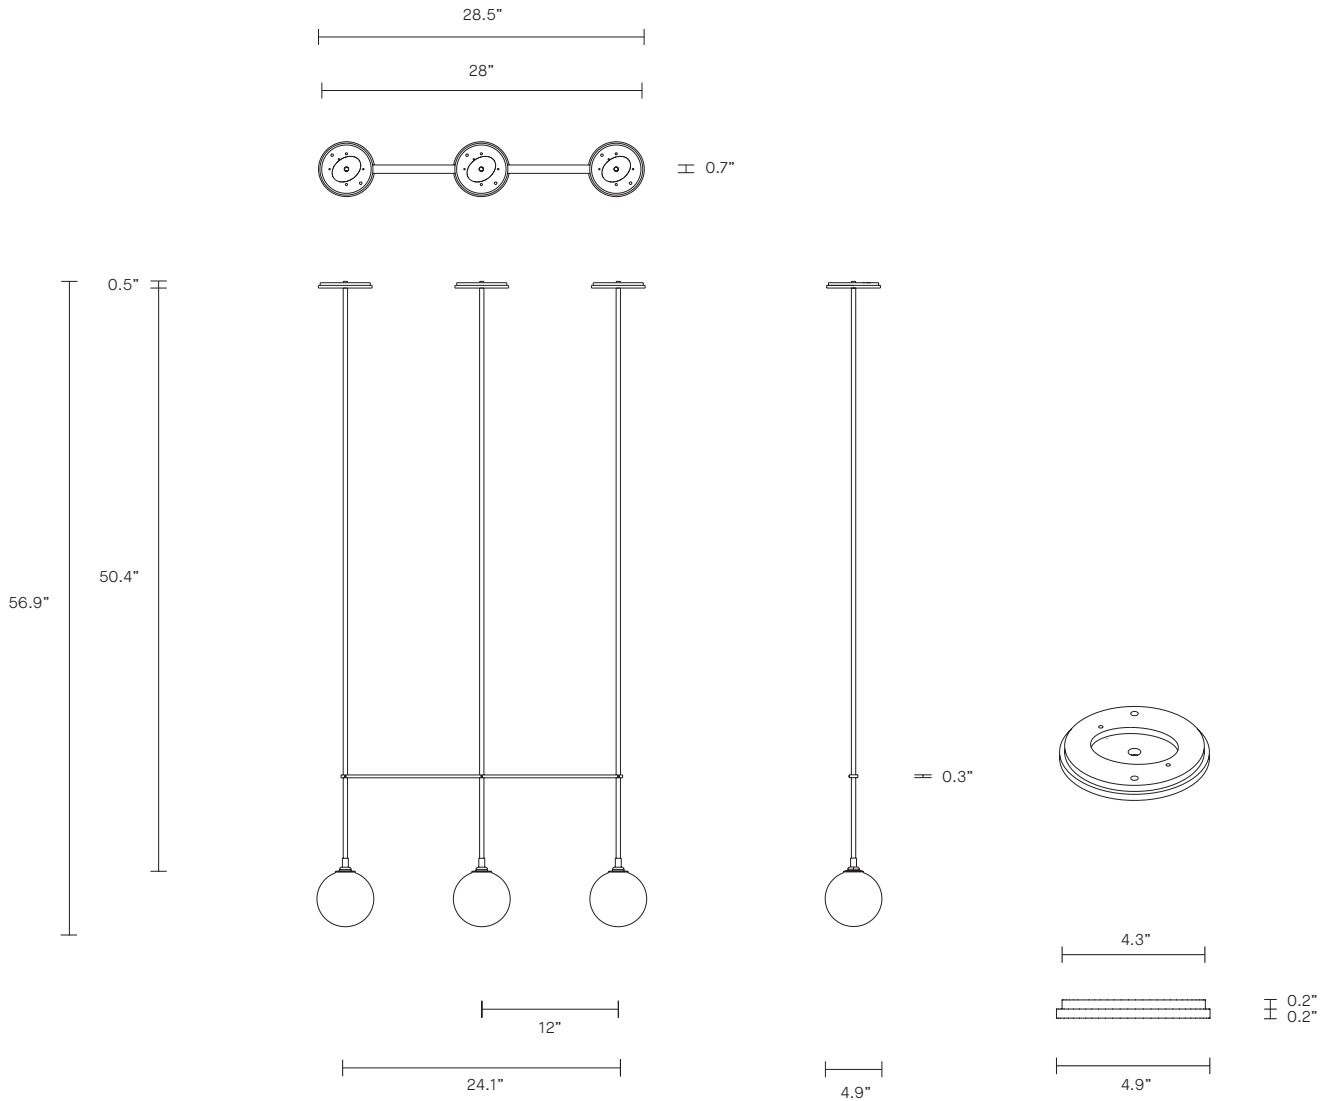

FIZI BALL COLLECTION

TRIPLE BALL PENDANT

UL SPECIFICATION SHEET

NORTH AMERICA

FI_TBP_S_UL_20V1

ABOUT FIZI

Effervescent yet luxuriously artisanal, Fizi is a celebration of 'the art of light'. The Fizi ball seems to burst with tiny bubbles glinting below the surface.

When lit, Fizi throws superb patterns and movement onto the surrounding walls, reflecting the unique material identity of mouthblown glass.

Fizi balls are removable for easy cleaning.

Fizi available in wall sconce, table lamp and pendant. Custom multi drops upon request.

LEAD TIME

8 - 10 weeks

LIGHT SOURCE

3 x 12V G4 2W LED bipin
3000k warm white
630 total lumen output
Dimmable (Luxtron/Diva/CL)
Globe included

INSTALLATION

Supplied with external driver and mounting plate to fit 4.0/3.5 Jbox

CUSTOMISATION

Variations to rod length and spacing bar can be specified at time of order placement

WEIGHT

21 lb

FITTING FINISH

Brass (shown)
Mid Bronze
Satin Nickel
Articolo Black
Matte White

CERTIFICATION

US/ETL/CA

WARRANTY

3 years