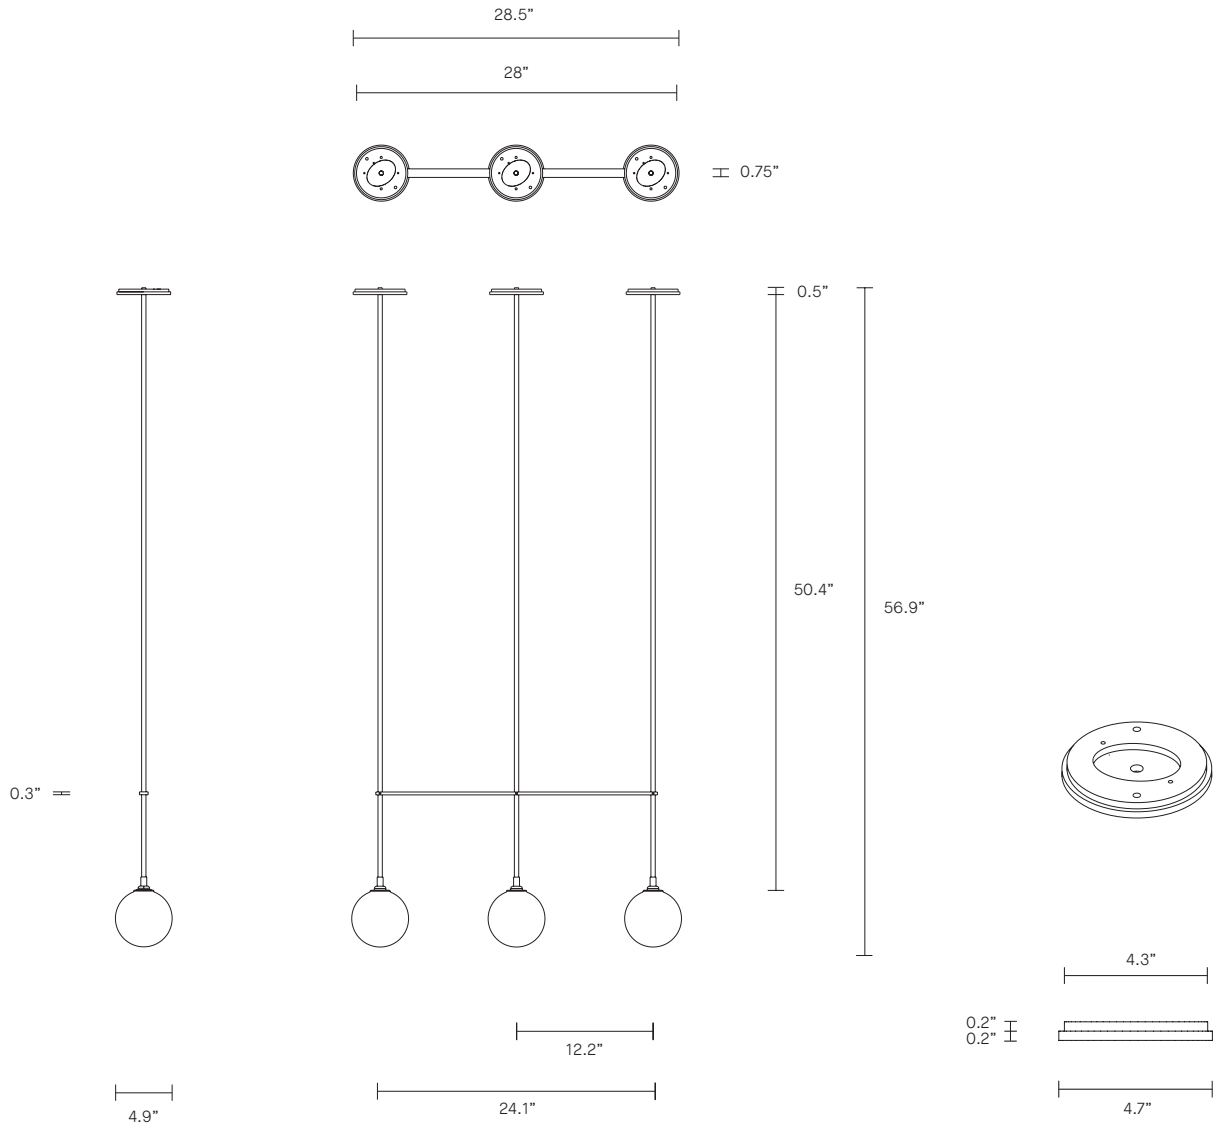

FIZI BALL COLLECTION

TRIPLE BALL PENDANT

UL SPECIFICATION SHEET

NORTH AMERICA

FI_TBPP_S_UL_20V1

ABOUT FIZI

Effervescent yet luxuriously artisanal, Fizi is a celebration of 'the art of light'. The Fizi ball seems to burst with tiny bubbles glinting below the surface.

When lit, Fizi throws superb patterns and movement onto the surrounding walls, reflecting the unique material identity of mouthblown glass.

Fizi balls are removable for easy cleaning.

Fizi available in wall sconce, table lamp and pendant. Custom multi drops upon request.

LEAD TIME

8 - 10 weeks

LIGHT SOURCE

3 x 12V G4 2W LED bipin
3000k warm white
630 total lumen output
Dimmable (Luxtron/Diva/CL)
Globe included

INSTALLATION

Supplied with external driver and mounting plate to fit 4.0/3.5 Jbox

CUSTOMISATION

Variations to rod length and spacing bar can be specified at time of order placement

WEIGHT

21 lb

FITTING FINISH

Brass (shown)
Mid Bronze
Satin Nickel
Articolo Black
Matte White

CERTIFICATION

US/ETL/CA

WARRANTY

3 years