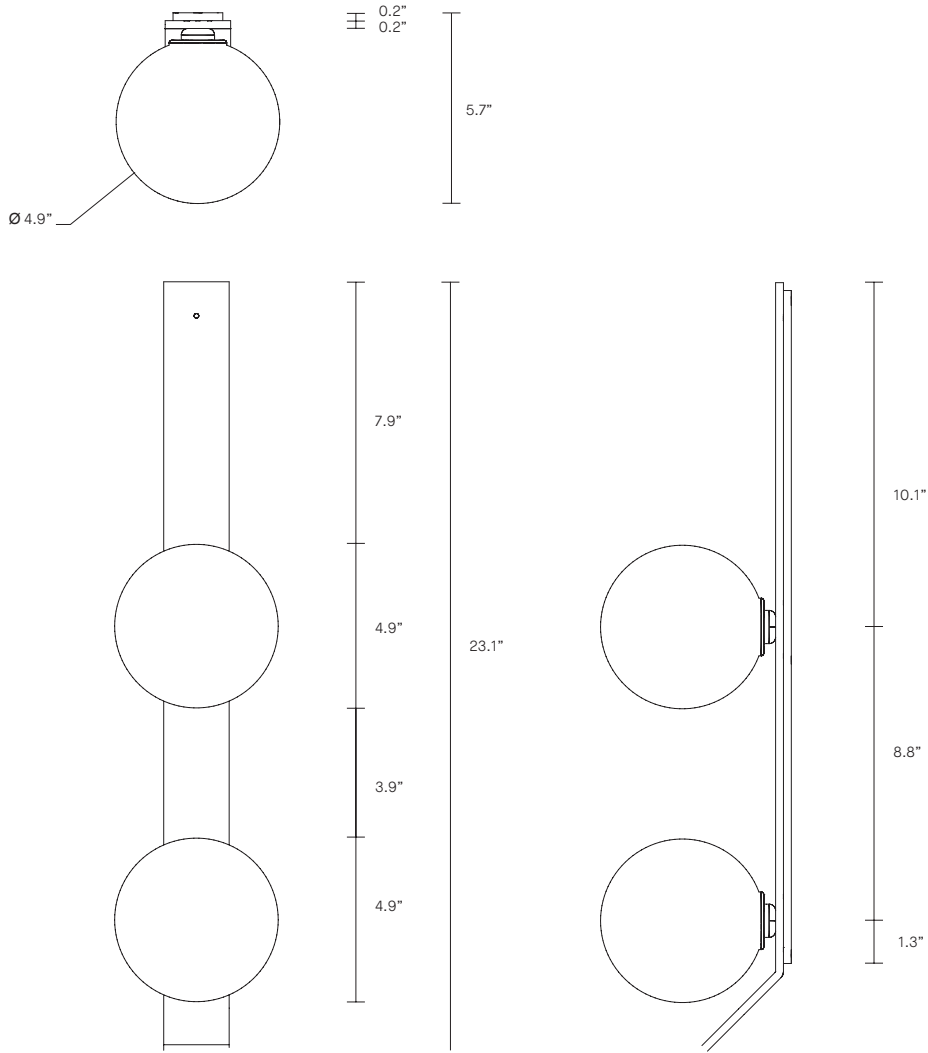

FIZI BALL COLLECTION
DOUBLE WALL SCONCE WITH KICK

UL SPECIFICATION SHEET
NORTH AMERICA

ARTICOLO

FIZI BALL COLLECTION
DOUBLE WALL SCONCE WITH KICK

UL SPECIFICATION SHEET
NORTH AMERICA

FI_DWSK_S_L_18V3

ABOUT FIZI

Fizi balls are removable for easy cleaning.

Fizi available in wall sconce and pendant. Custom multi drops upon request.

LEAD TIME

8 - 10 weeks

LIGHT SOURCE

2 x 12V, G4 2W LED (2700k)
280 lumens

Supplied with external driver
(Hatch RS12-15M-LED
2.25x1.25x0.75)

Dimmable (Luxtron/Diva/CL)

INSTALLATION

Supplied with mounting plate to fit 4.0/3.5 Jbox

Escutcheons may be ordered to conceal Jbox openings where needed

WEIGHT

12lb

FITTING DESIGN

Kick (cover)
Round
Flat