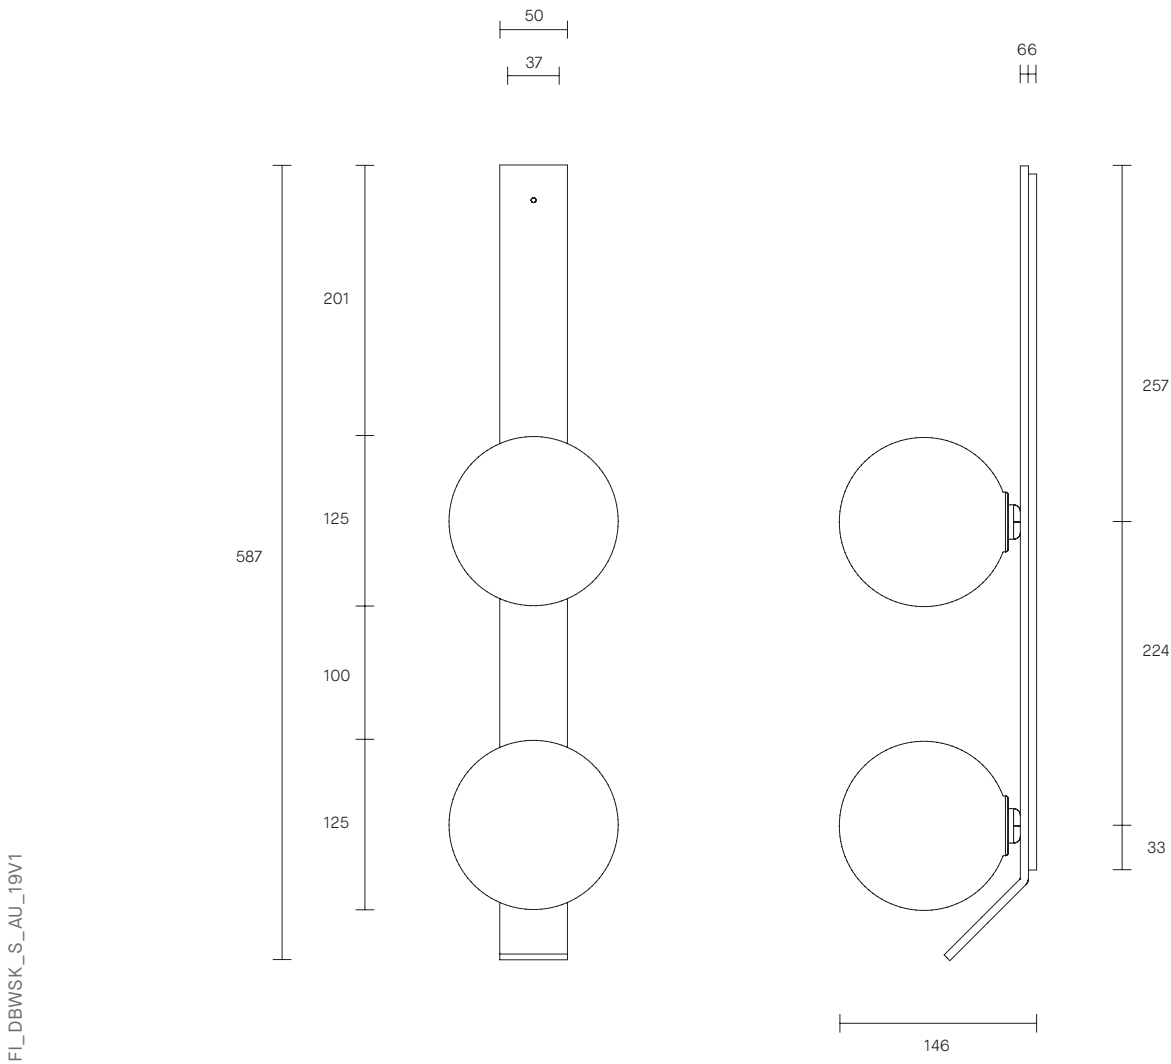

FIZI BALL COLLECTION
DOUBLE BALL WALL SCONCE WITH KICK

SPECIFICATION SHEET
AUSTRALIA / INTERNATIONAL

ARTICOLO

FIZI BALL COLLECTION

DOUBLE BALL WALL SCONCE WITH KICK

SPECIFICATION SHEET

AUSTRALIA / INTERNATIONAL

FITTING DESIGN

Kick (shown)
Flat

FITTING FINISH

Brass
Mid Bronze
Satin Nickel
Articolo Black (shown)
Matte White