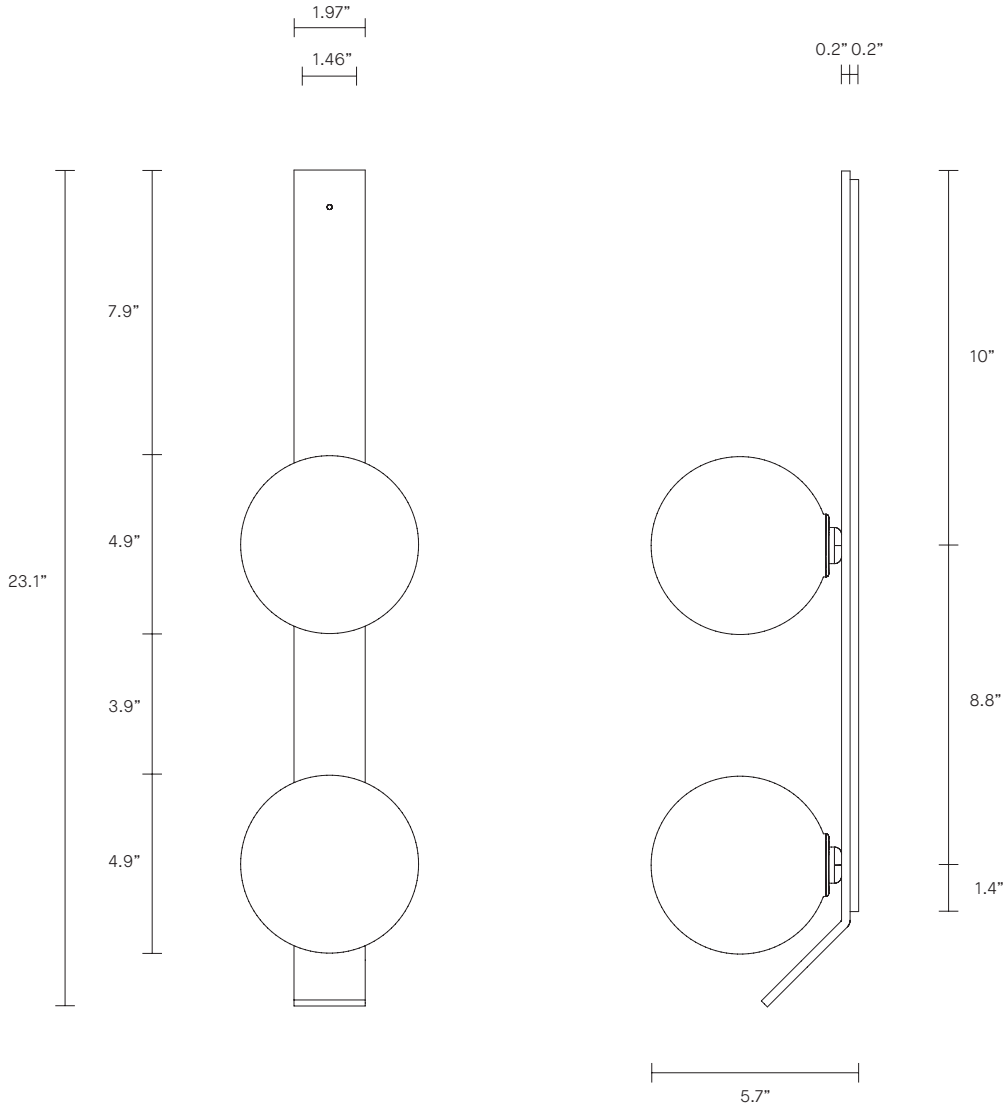

FIZI BALL COLLECTION
DOUBLE BALL WALL SCONCE WITH KICK

UL SPECIFICATION SHEET
NORTH AMERICA

ARTICOLO

FIZI BALL COLLECTION

DOUBLE BALL WALL SCONCE WITH KICK

UL SPECIFICATION SHEET

NORTH AMERICA

FI_DBWSK_S_UL_19V1

INSTALLATION

Supplied with external driver and mounting plate to fit 4.0/3.5 Jbox
Escutcheons may be ordered to conceal Jbox openings where needed

WEIGHT

12 lb

FITTING DESIGN

Kick (shown)
Flat

FITTING FINISH