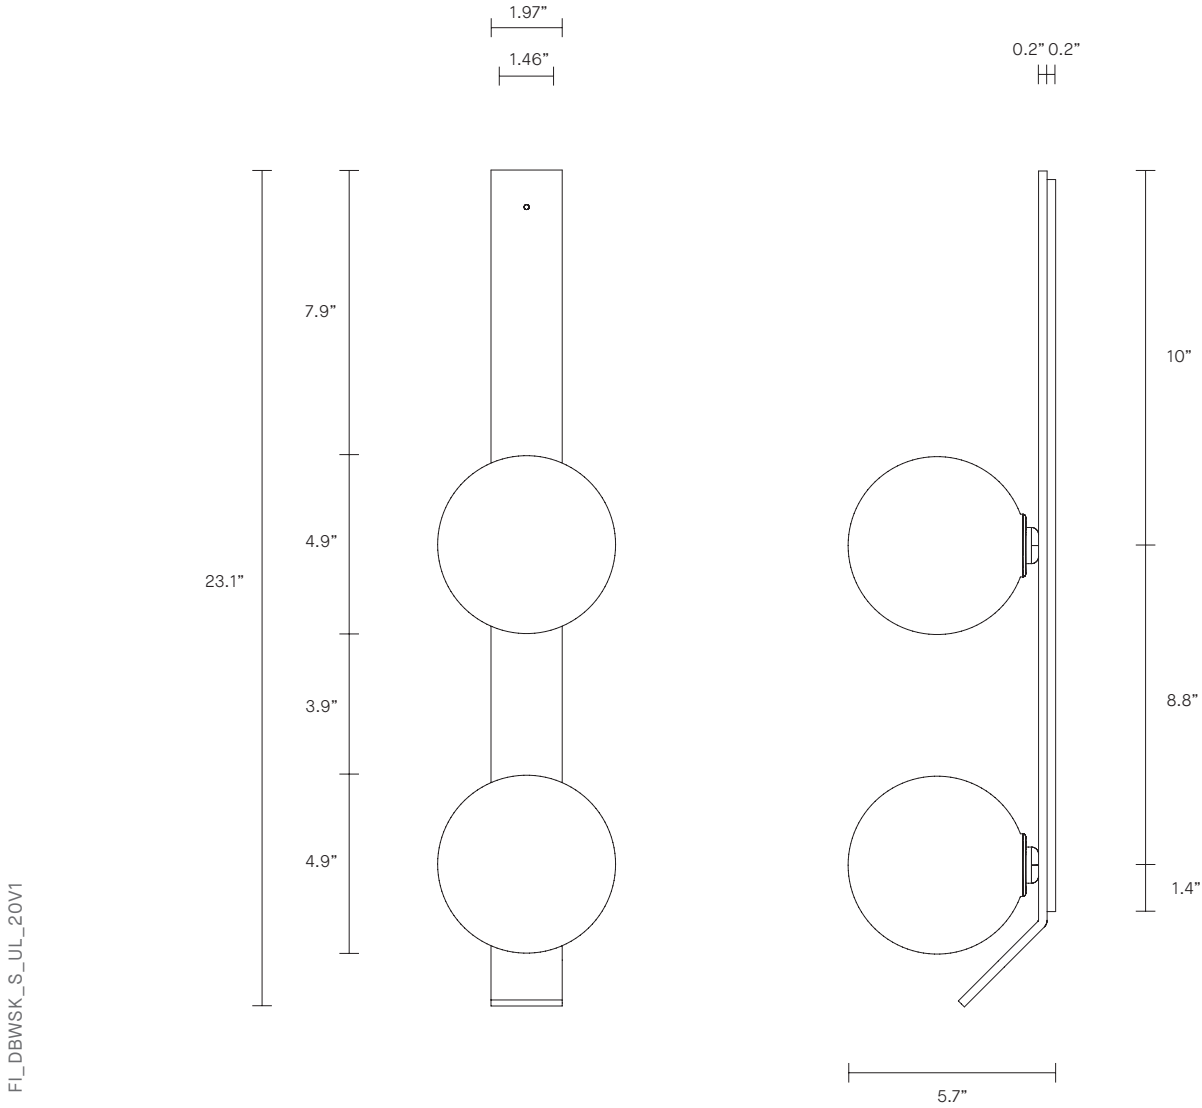

FIZI BALL COLLECTION
DOUBLE BALL WALL SCONCE WITH KICK

UL SPECIFICATION SHEET
NORTH AMERICA

ARTICOLO

FIZI BALL COLLECTION
 DOUBLE BALL WALL SCONCE WITH KICK

UL SPECIFICATION SHEET
 NORTH AMERICA

FI_DBWSK_S_UL_20V1

INSTALLATION

Supplied with external driver and mounting plate to fit 4.0/3.5 Jbox
 Escutcheons may be ordered to conceal Jbox openings where needed

WEIGHT

12 lb

FITTING DESIGN

Kick (shown)
 Flat

FITTING FINISH