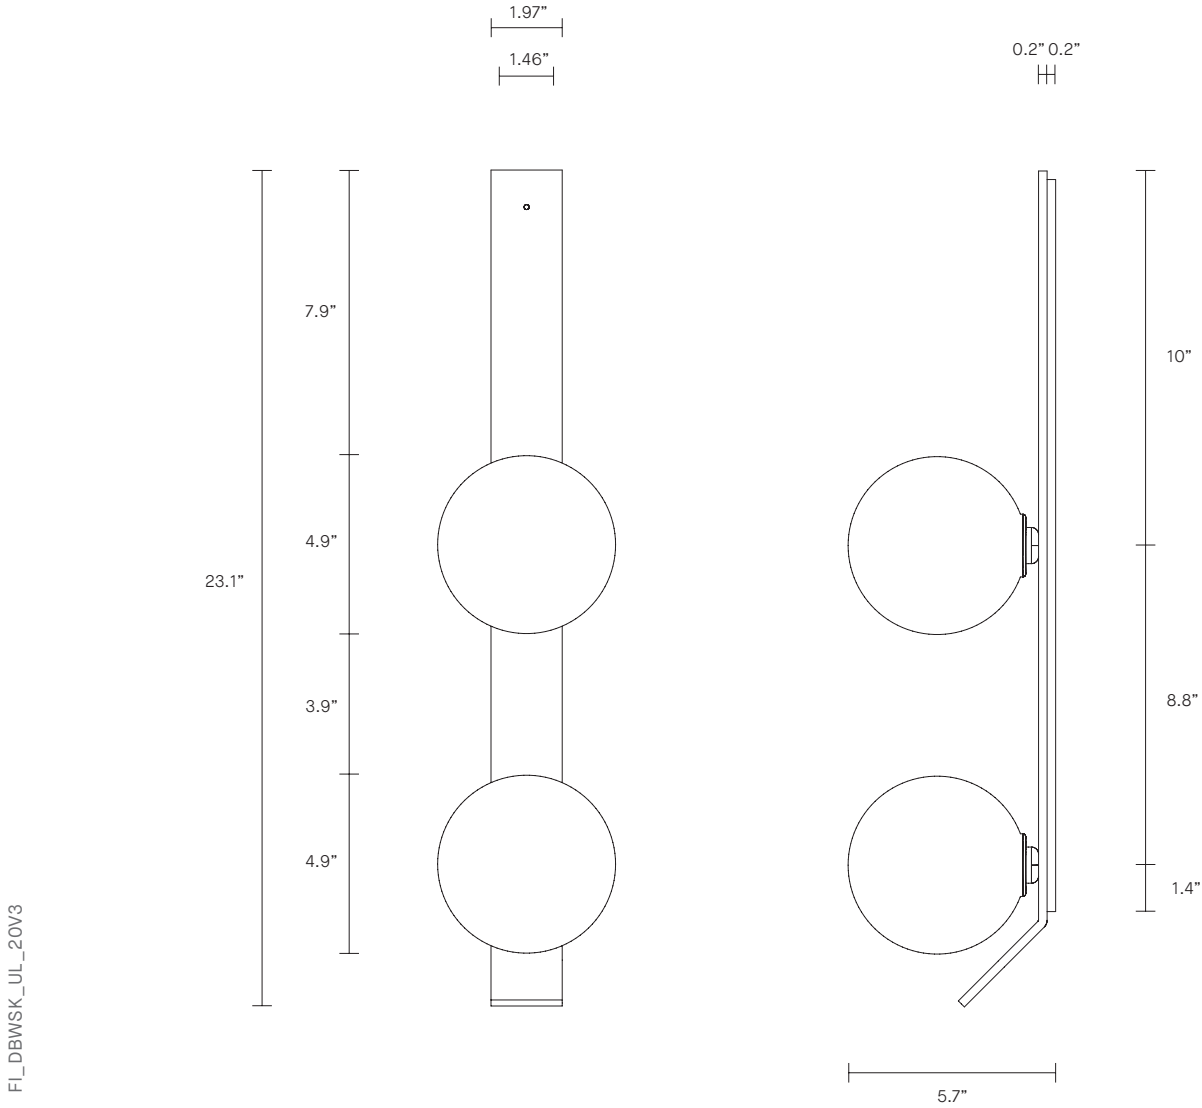

FIZI BALL COLLECTION
DOUBLE BALL WALL SCONCE WITH KICK

UL SPECIFICATION SHEET
NORTH AMERICA

ARTICOLO

FIZI BALL COLLECTION

DOUBLE BALL WALL SCONCE WITH KICK

UL SPECIFICATION SHEET
NORTH AMERICA

FI_DBWSK_UL_20V3

INSTALLATION

Supplied with external driver and mounting plate to fit 4.0/3.5 Jbox
Escutcheons may be ordered to conceal Jbox openings where needed

WEIGHT

12 lb

FITTING DESIGN

Kick (shown)
Flat

FITTING FINISH