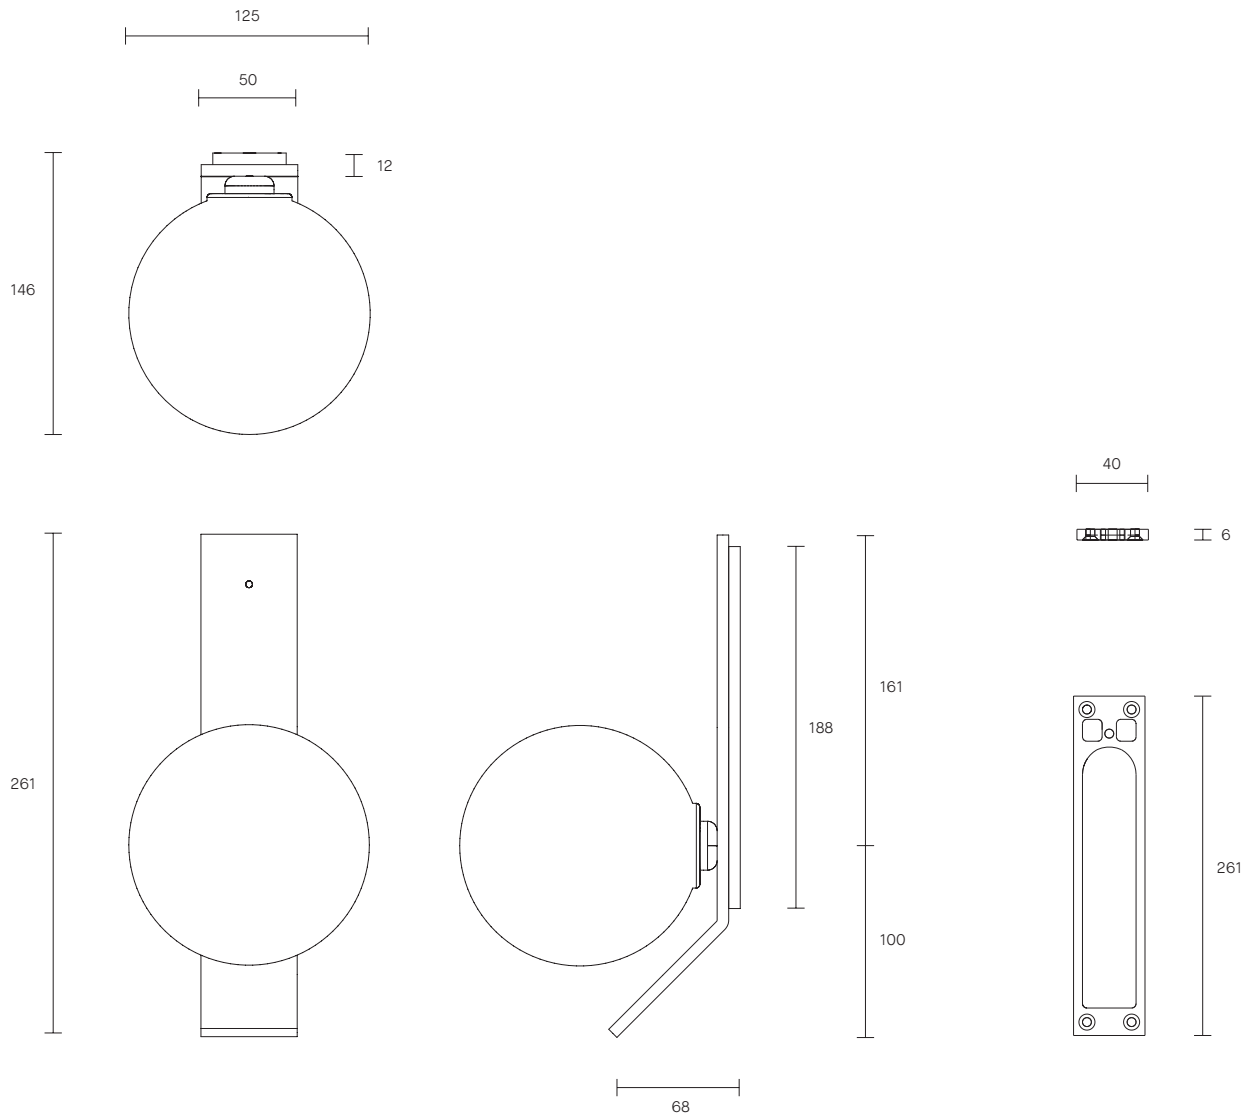

FIZI BALL COLLECTION

WALL SCONCE WITH KICK

SPECIFICATION SHEET

AUSTRALIA / INTERNATIONAL

FI_WSK_S_AU_19V1

ABOUT FIZI

Effervescent yet luxuriously artisanal, Fizi is a celebration of 'the art of light'. The Fizi ball seems to burst with tiny bubbles glinting below the surface.

When lit, Fizi throws superb patterns and movement onto the surrounding walls, reflecting the unique material identity of mouthblown glass.

Fizi balls are removable for easy cleaning.

Fizi available in wall sconce, table lamp and pendant. Custom multi drops upon request.

LEAD TIME

6 - 8 weeks

LIGHT SOURCE

12V G4 2W LED bipin
2700k warm white
200 lumens
Dimmable
Globe included

INSTALLATION

Supplied with external driver

WEIGHT

2kg

CERTIFICATION

CE/AU

WARRANTY

3 years

FITTING DESIGN

Kick (shown)

Flat

Round

FITTING FINISH

Brass

Mid Bronze

Satin Nickel

Articolo Black (shown)

Matte White