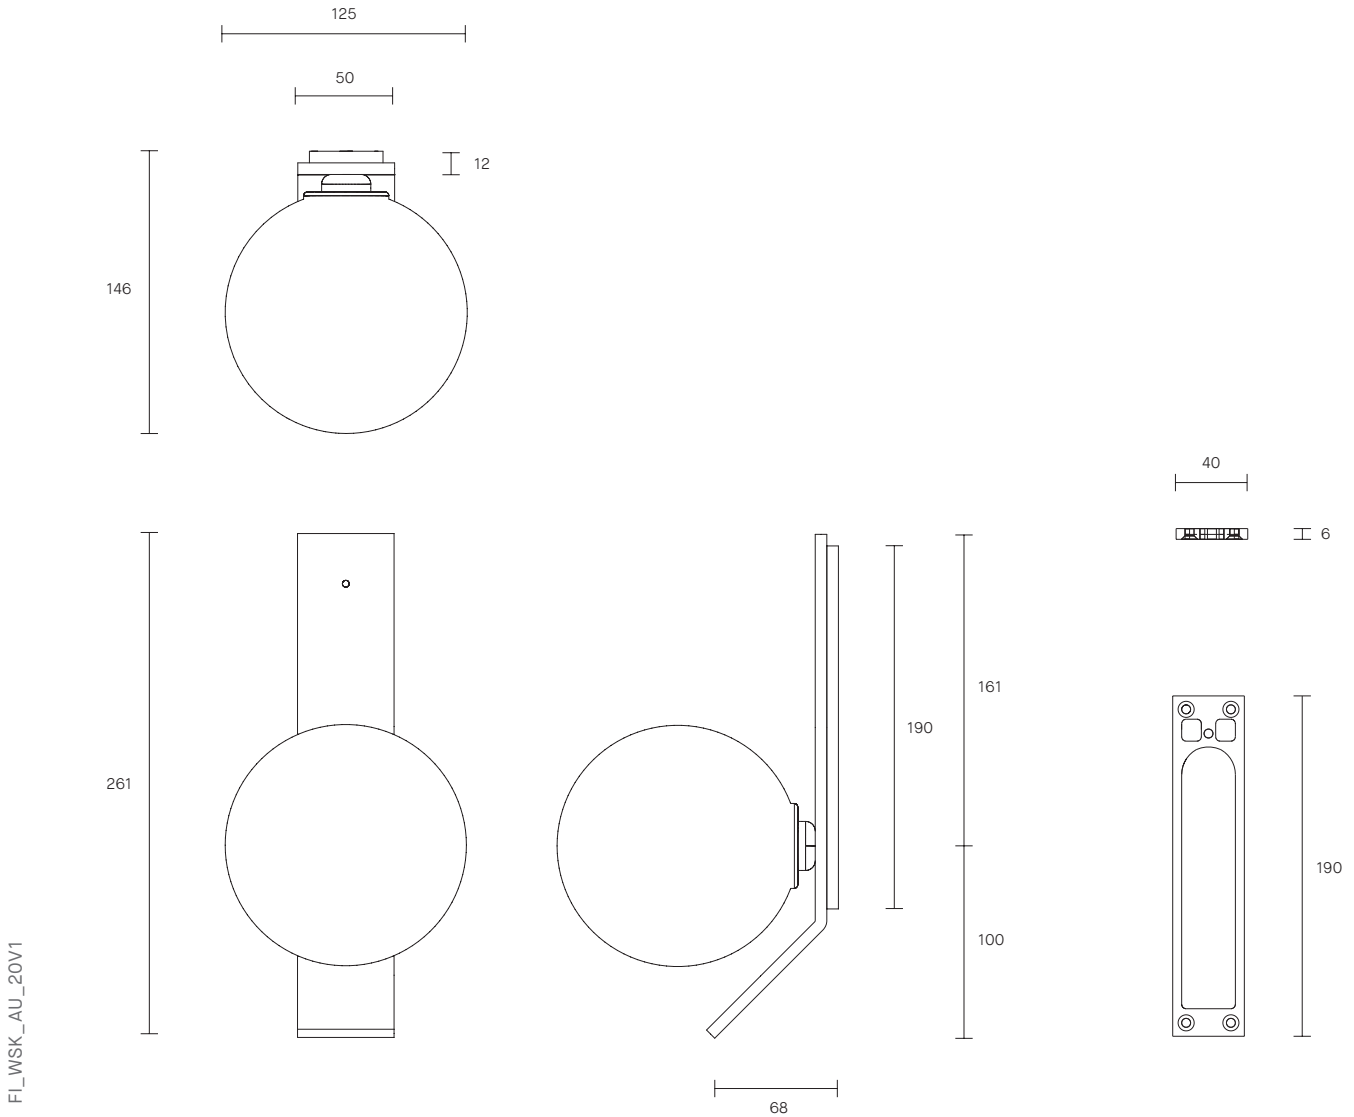

FIZI BALL COLLECTION

WALL SCONCE WITH KICK

SPECIFICATION SHEET

AUSTRALIA / INTERNATIONAL

ABOUT FIZI

Effervescent yet luxuriously artisanal, Fizi is a celebration of 'the art of light'. The Fizi ball seems to burst with tiny bubbles glinting below the surface.

When lit, Fizi throws superb patterns and movement onto the surrounding walls, reflecting the unique material identity of mouthblown glass.

Fizi balls are removable for easy cleaning.

Fizi available in wall sconce, table lamp and pendant. Custom multi drops upon request.

LEAD TIME

6 - 8 weeks

LIGHT SOURCE

12V G4 2W LED bipin
2700k warm white
200 lumens
Dimmable
Globe included

INSTALLATION

Supplied with external driver

WEIGHT

2kg

CERTIFICATION

CE/AU

WARRANTY

3 years

FITTING DESIGN

Kick (shown)
Flat
Round

FITTING FINISH

Brass
Mid Bronze
Satin Nickel
Articolo Black (shown)
Matte White