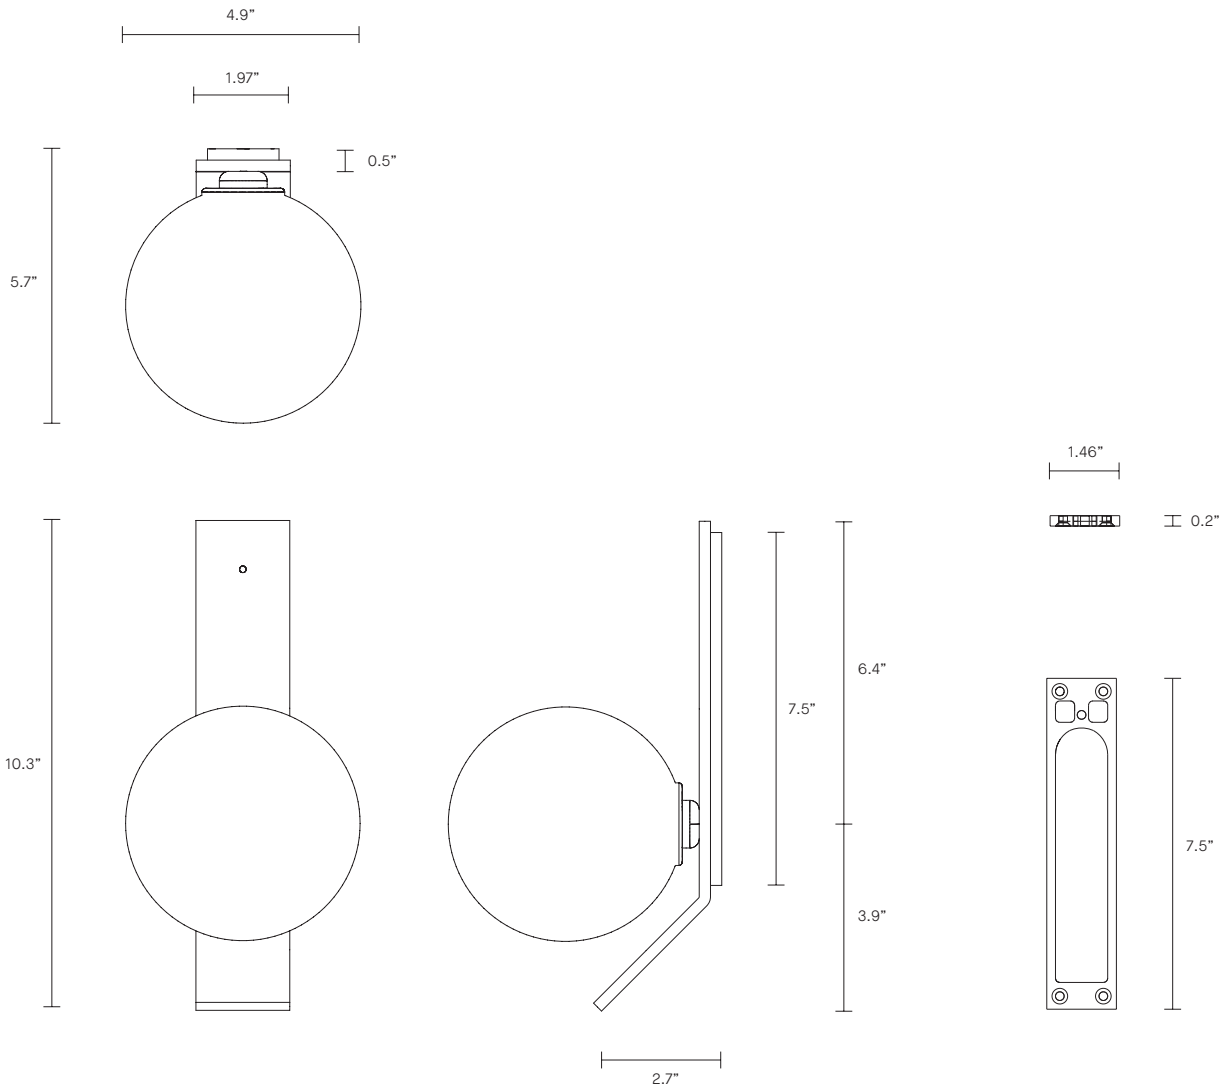

FIZI BALL COLLECTION
WALL SCONCE WITH KICK

UL SPECIFICATION SHEET
NORTH AMERICA

ARTICOLO

FIZI BALL COLLECTION

WALL SCONCE WITH KICK

UL SPECIFICATION SHEET

NORTH AMERICA

FI_WSK_S_UL_19V1

INSTALLATION

Supplied with external driver and mounting plate to fit 4.0/3.5 Jbox
Escutcheons may be ordered to conceal Jbox openings where needed

WEIGHT

4 lb

FITTING DESIGN

Kick (shown)
Flat
Round

FITTING FINISH