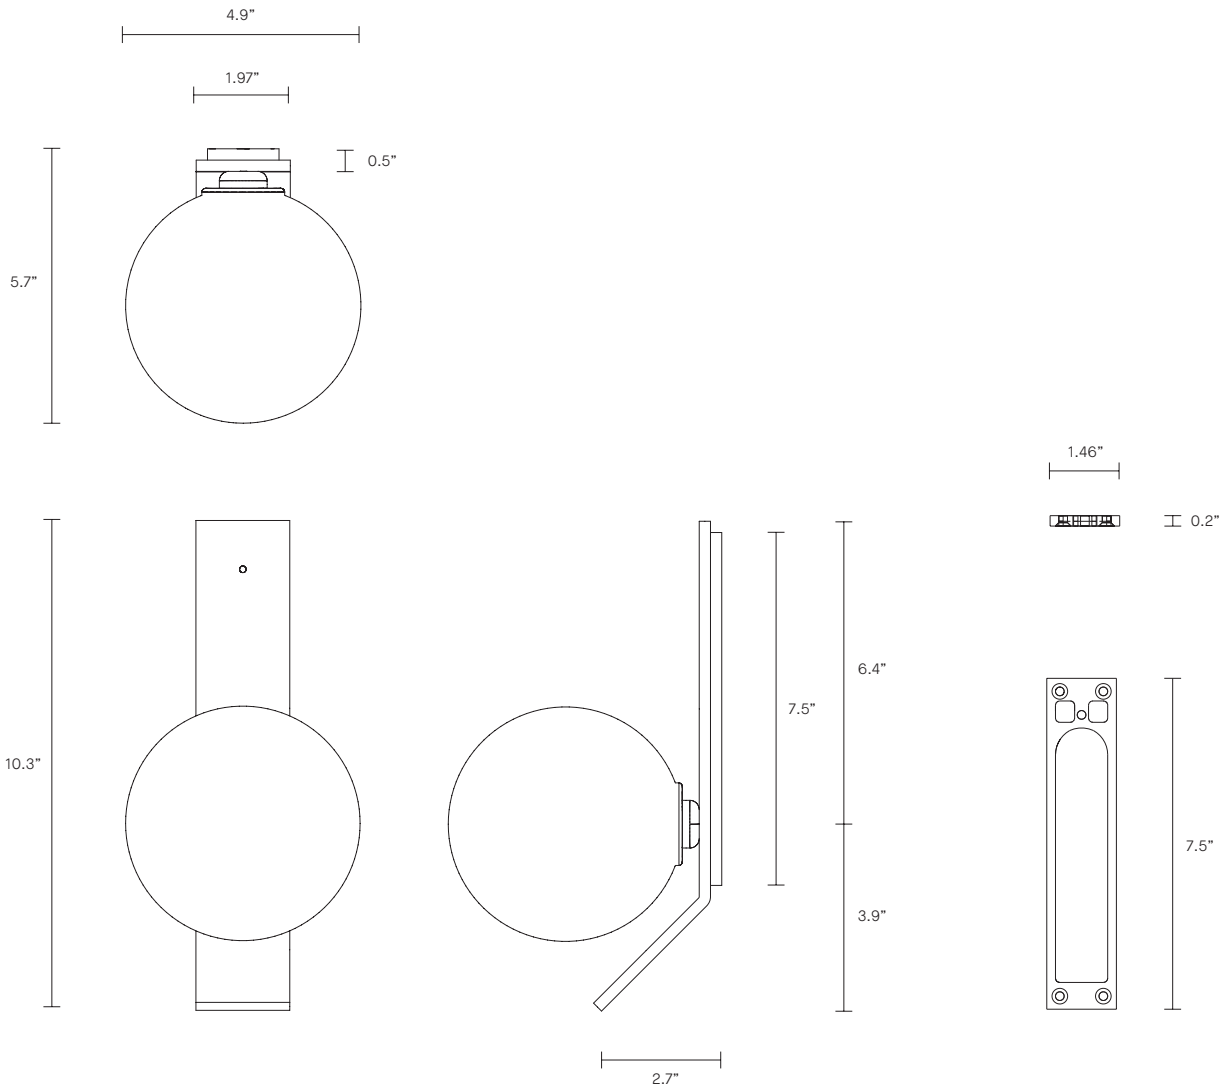

FIZI BALL COLLECTION
WALL SCONCE WITH KICK

UL SPECIFICATION SHEET
NORTH AMERICA

ARTICOLO

FIZI BALL COLLECTION

WALL SCONCE WITH KICK

UL SPECIFICATION SHEET

NORTH AMERICA

FI_WSK_UL_20V3

250 lumens

Dimmable (Luxtron/Diva/CL)

Globe included

INSTALLATION

Supplied with external driver and mounting plate to fit 4.0/3.5 Jbox

Escutcheons may be ordered to conceal Jbox openings where needed

WEIGHT

4 lb

FITTING DESIGN

Kick (shown)

Flat

Round

FITTING FINISH

Brass

Mid Bronze