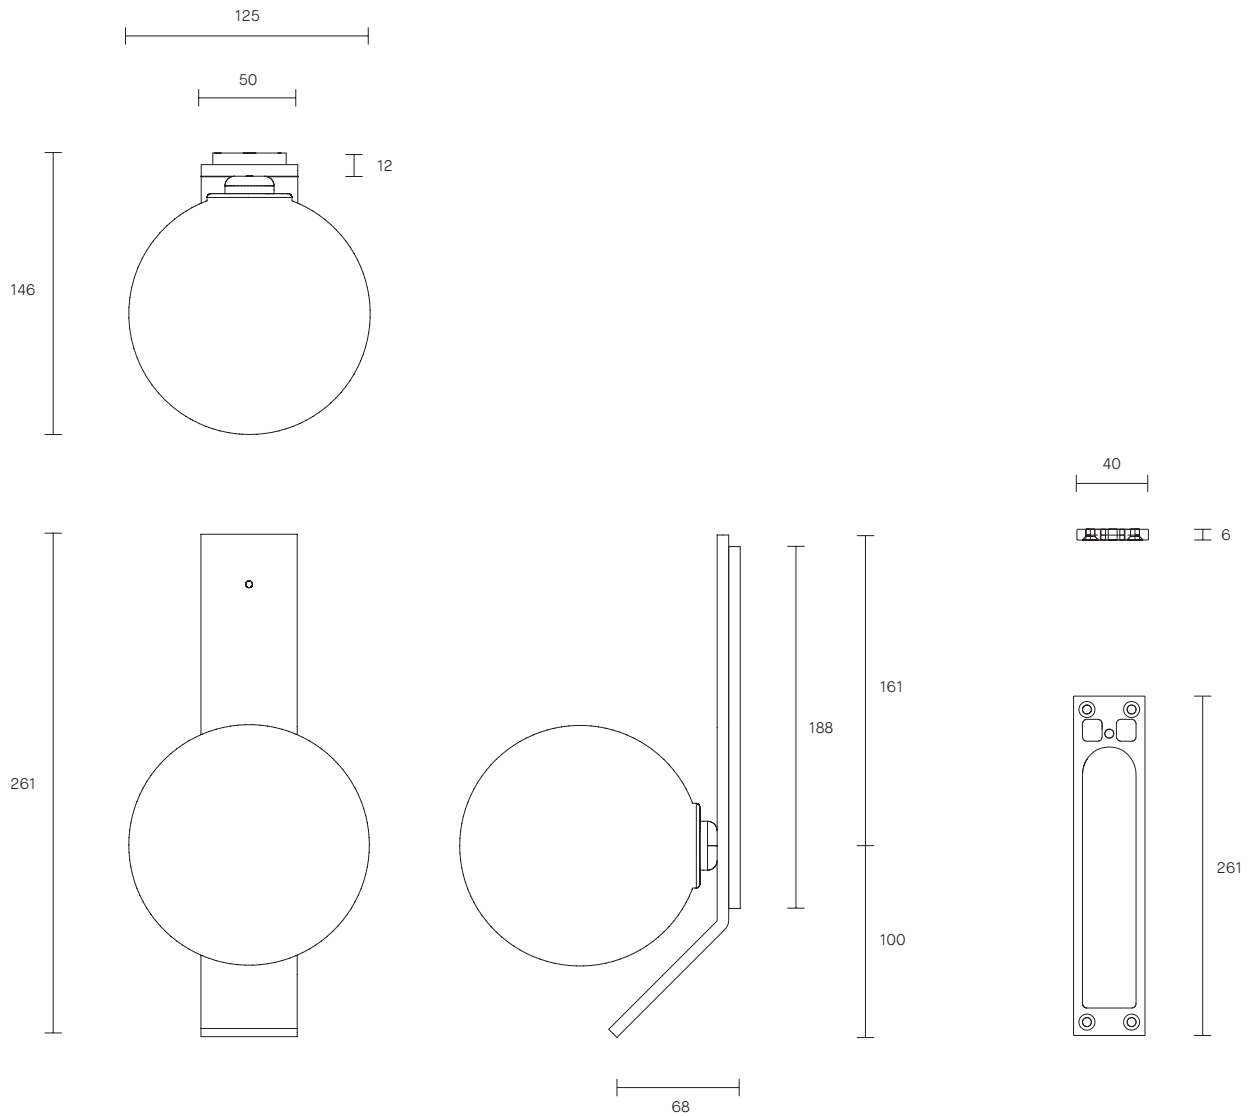

FIZI BALL COLLECTION
WALL SCONCE WITH KICK

SPECIFICATION SHEET
AUSTRALIA / INTERNATIONAL

ARTICOLO

FIZI BALL COLLECTION

WALL SCONCE WITH KICK

SPECIFICATION SHEET

AUSTRALIA / INTERNATIONAL

FI_WSK_S_AU_19V1

FITTING DESIGN

Kick (shown)
Flat
Round

FITTING FINISH

Brass (shown)
Mid Bronze
Satin Nickel
Articolo Black
Matte White