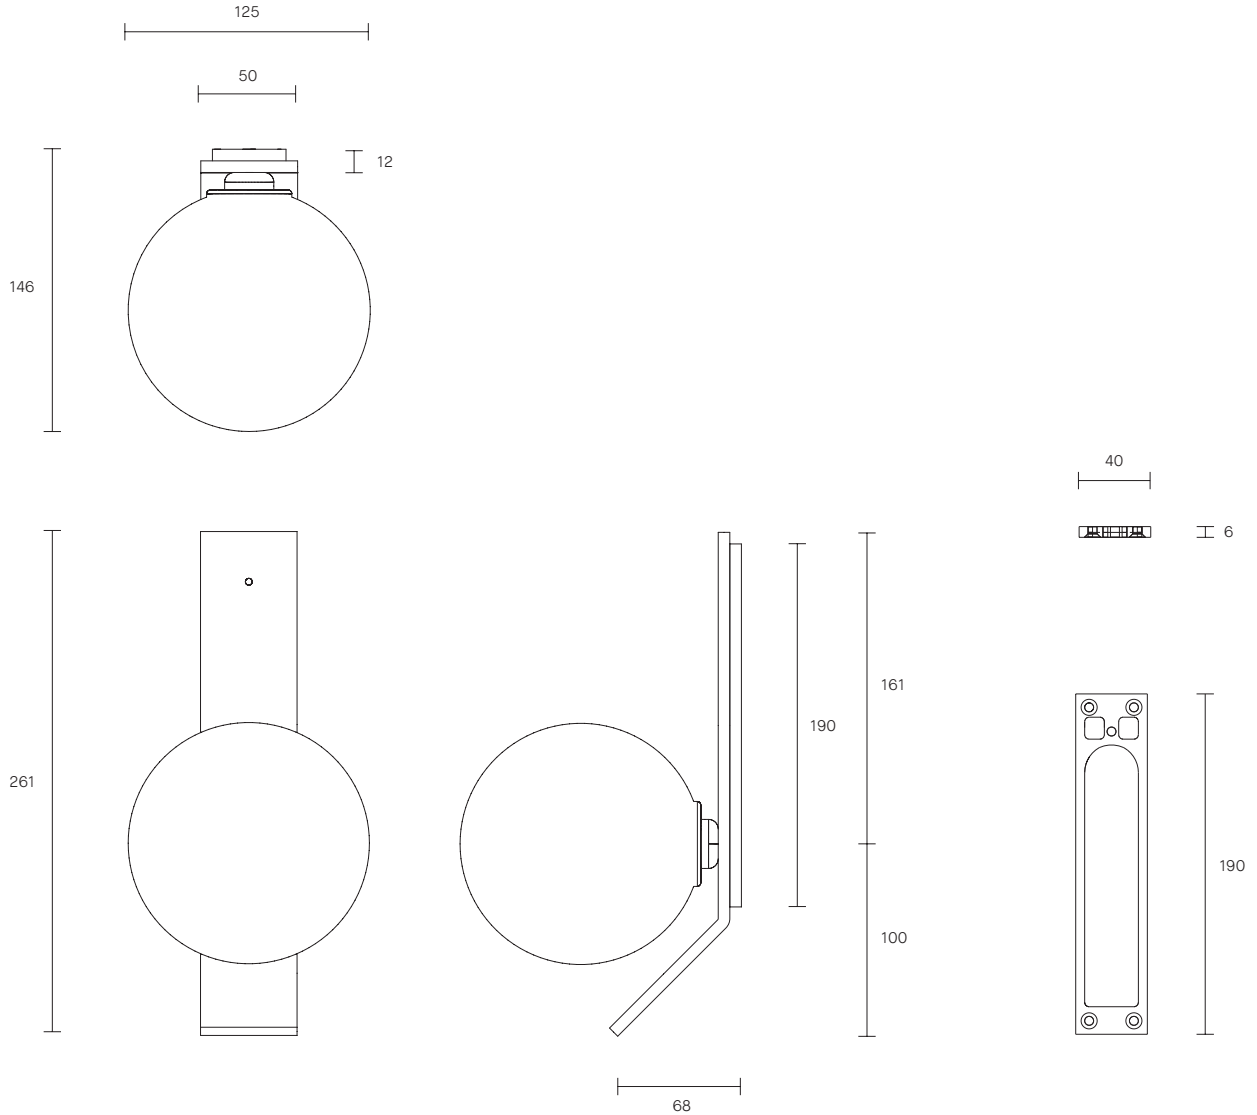

FIZI BALL COLLECTION

WALL SCONCE WITH KICK

SPECIFICATION SHEET

AUSTRALIA / INTERNATIONAL

FI_WSK_AU_20V1

ABOUT FIZI

Effervescent yet luxuriously artisanal, Fizi is a celebration of 'the art of light'. The Fizi ball seems to burst with tiny bubbles glinting below the surface.

When lit, Fizi throws superb patterns and movement onto the surrounding walls, reflecting the unique material identity of mouthblown glass.

Fizi balls are removable for easy cleaning.

Fizi available in wall sconce, table lamp and pendant. Custom multi drops upon request.

LEAD TIME

6 - 8 weeks

LIGHT SOURCE

12V G4 2W LED bipin
2700k warm white
200 lumens
Dimmable
Globe included

INSTALLATION

Supplied with external driver

WEIGHT

2kg

CERTIFICATION

CE/AU

WARRANTY

3 years

FITTING DESIGN

Kick (shown)
Flat
Round

FITTING FINISH

Brass (shown)
Mid Bronze
Satin Nickel
Articolo Black
Matte White