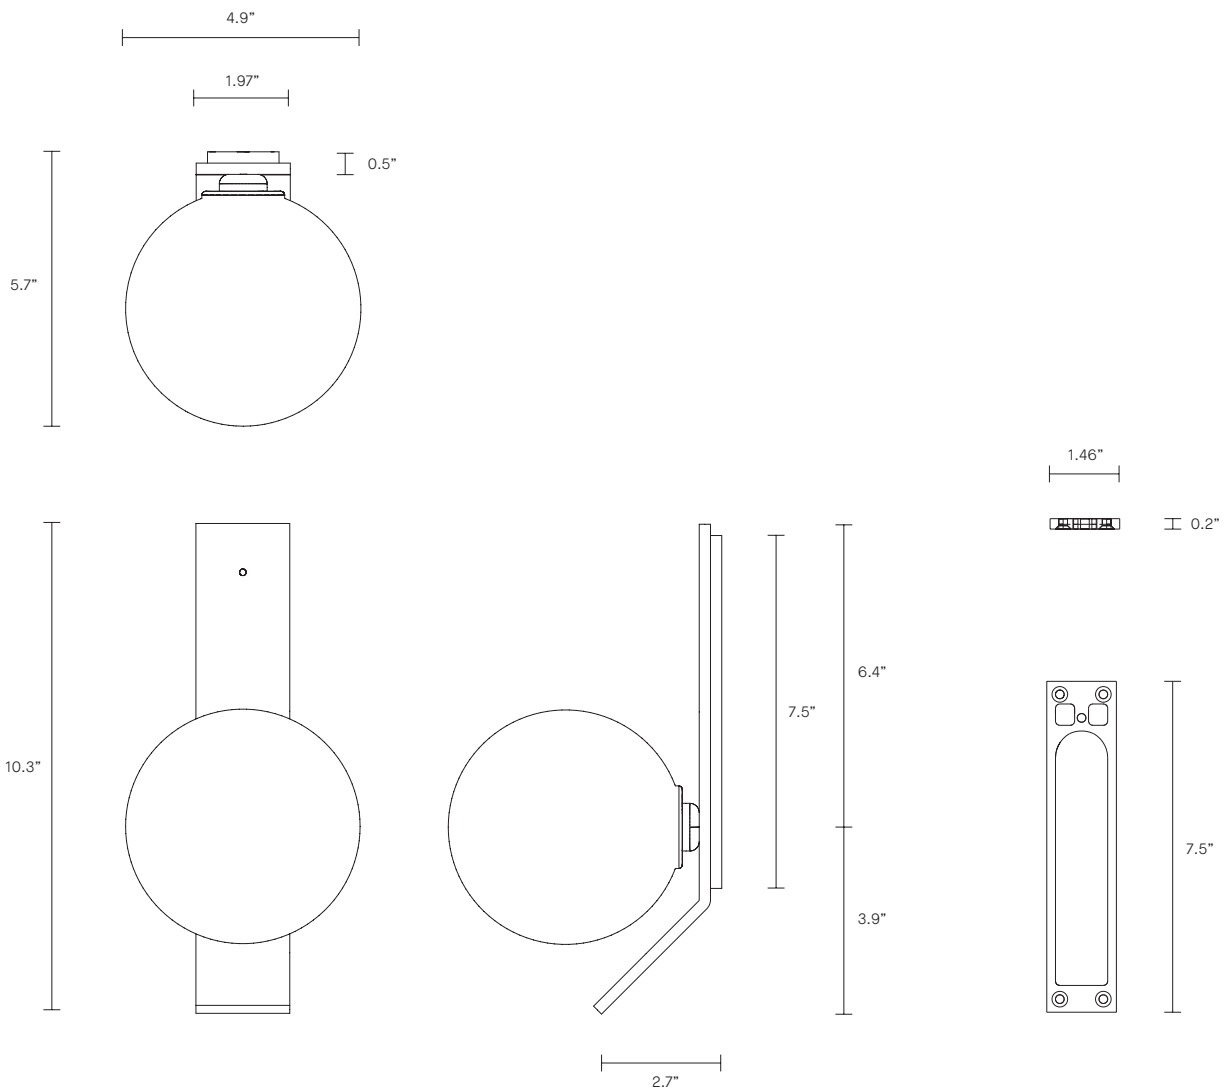

FIZI BALL COLLECTION
WALL SCONCE WITH KICK

UL SPECIFICATION SHEET
NORTH AMERICA

ARTICOLO

FIZI BALL COLLECTION

WALL SCONCE WITH KICK

UL SPECIFICATION SHEET

NORTH AMERICA

FI_WSK_S_UL_20V1

INSTALLATION

Supplied with external driver and mounting plate to fit 4.0/3.5 Jbox
Escutcheons may be ordered to conceal Jbox openings where needed

WEIGHT

4 lb

FITTING DESIGN

Kick (shown)
Flat
Round

FITTING FINISH