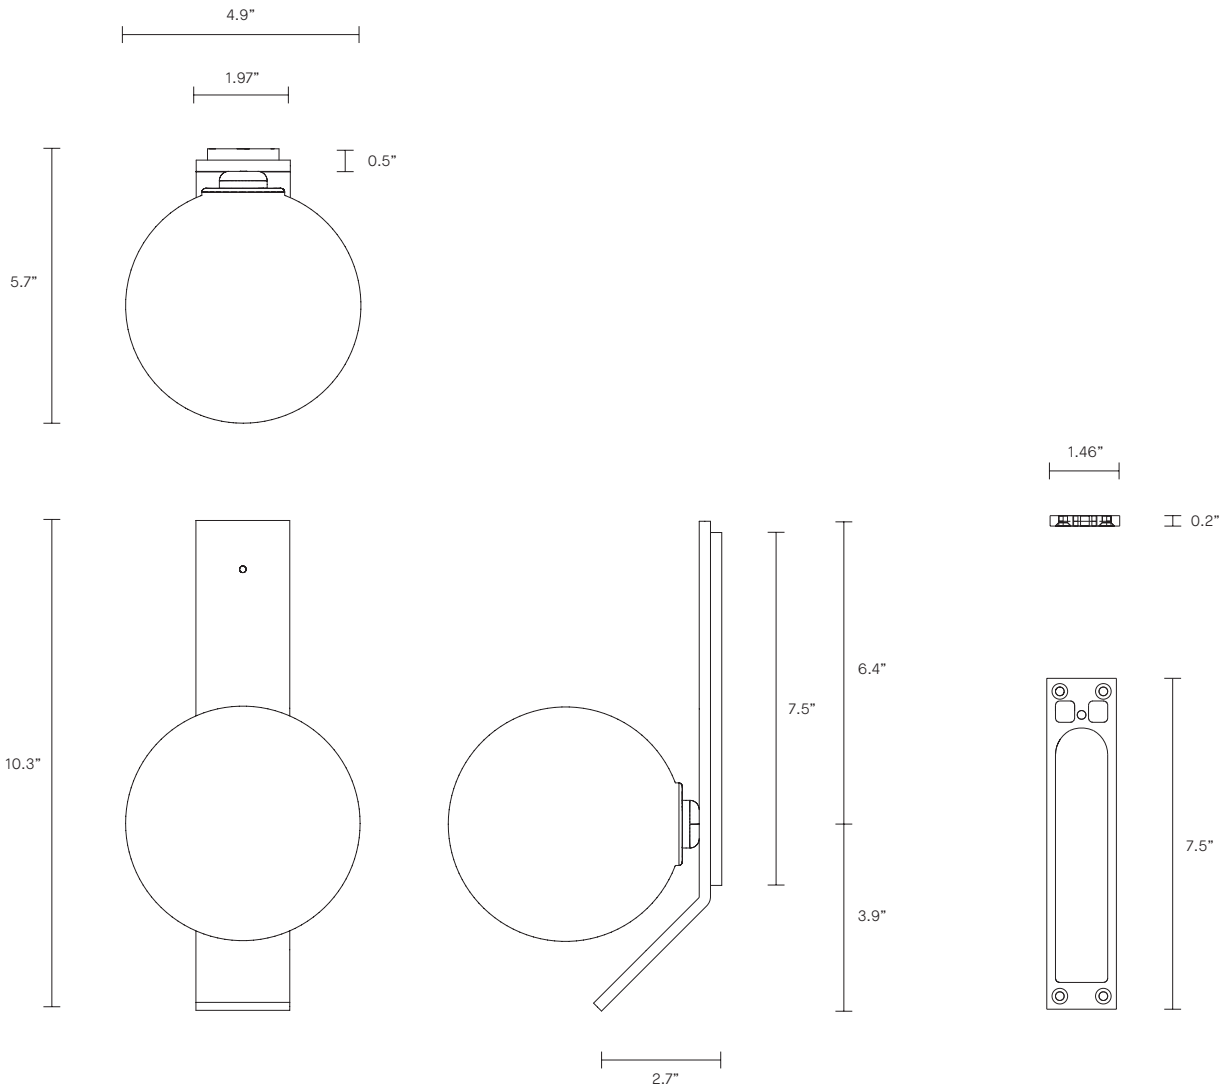

FIZI BALL COLLECTION
WALL SCONCE WITH KICK

UL SPECIFICATION SHEET
NORTH AMERICA

ARTICOLO

FIZI BALL COLLECTION

WALL SCONCE WITH KICK

UL SPECIFICATION SHEET

NORTH AMERICA

FI_WSK_UL_20V3

250 lumens

Dimmable (Luxtron/Diva/CL)

Globe included

INSTALLATION

Supplied with external driver and mounting plate to fit 4.0/3.5 Jbox

Escutcheons may be ordered to conceal Jbox openings where needed

WEIGHT

4 lb

FITTING DESIGN

Kick (shown)

Flat

Round

FITTING FINISH

Brass (shown)

Mid Bronze