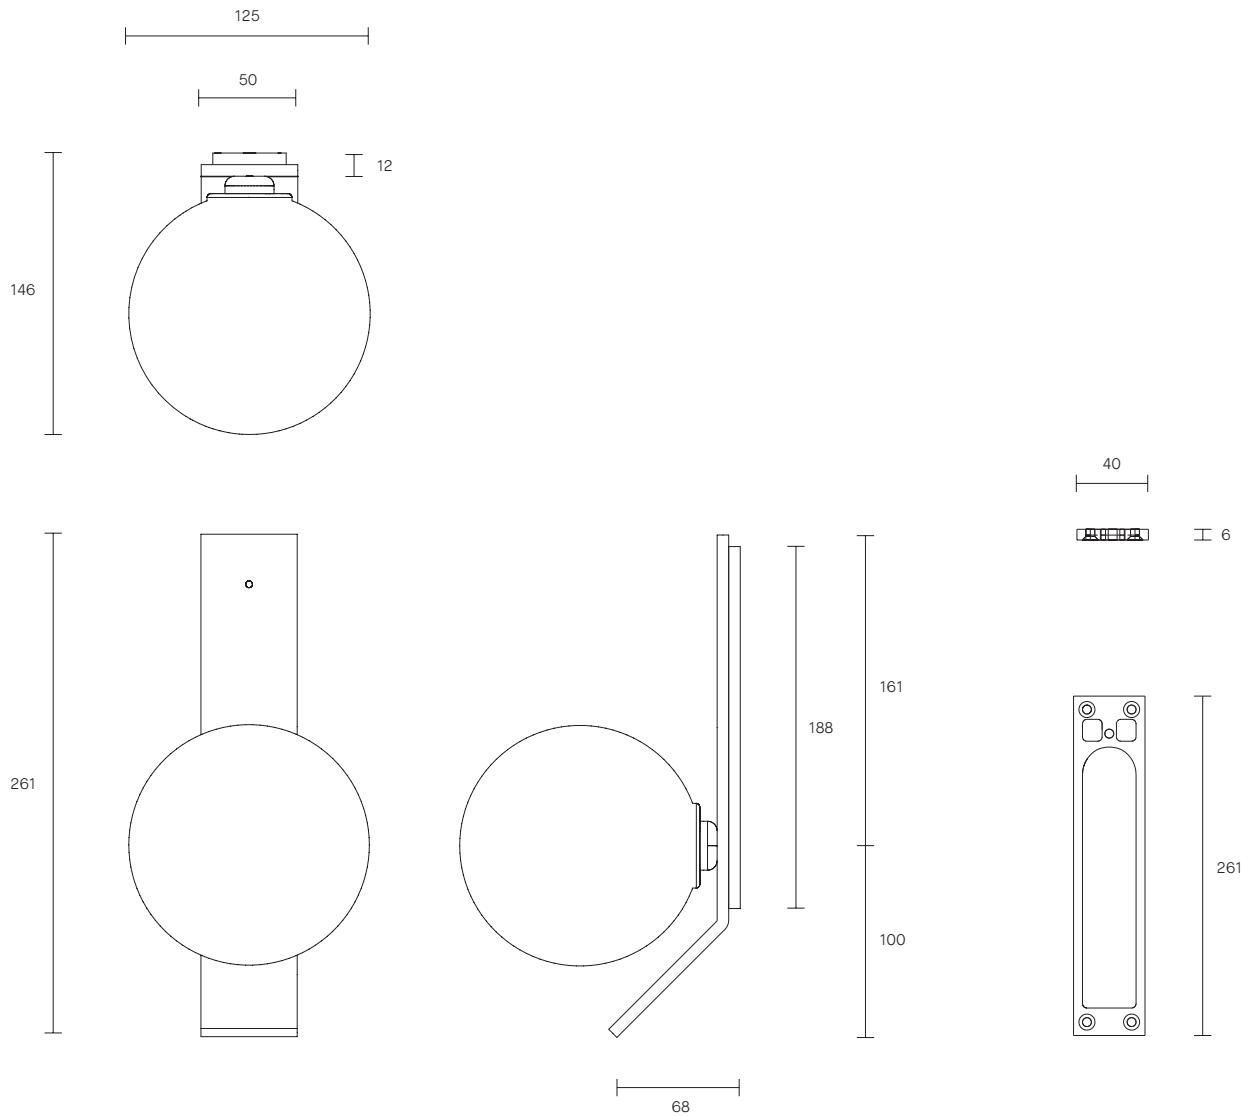

FIZI BALL COLLECTION

WALL SCONCE WITH KICK

SPECIFICATION SHEET

AUSTRALIA / INTERNATIONAL

FI_WSK_S_AU_19V1

ABOUT FIZI

Effervescent yet luxuriously artisanal, Fizi is a celebration of 'the art of light'. The Fizi ball seems to burst with tiny bubbles glinting below the surface.

When lit, Fizi throws superb patterns and movement onto the surrounding walls, reflecting the unique material identity of mouthblown glass.

Fizi balls are removable for easy cleaning.

Fizi available in wall sconce, table lamp and pendant. Custom multi drops upon request.

LEAD TIME

6 - 8 weeks

LIGHT SOURCE

12V G4 2W LED bipin
2700k warm white
200 lumens
Dimmable
Globe included

INSTALLATION

Supplied with external driver

WEIGHT

2kg

CERTIFICATION

CE/AU

WARRANTY

3 years

FITTING DESIGN

Kick (shown)
Flat
Round

FITTING FINISH

Brass
Mid Bronze
Satin Nickel
Articolo Black
Matte White (shown)