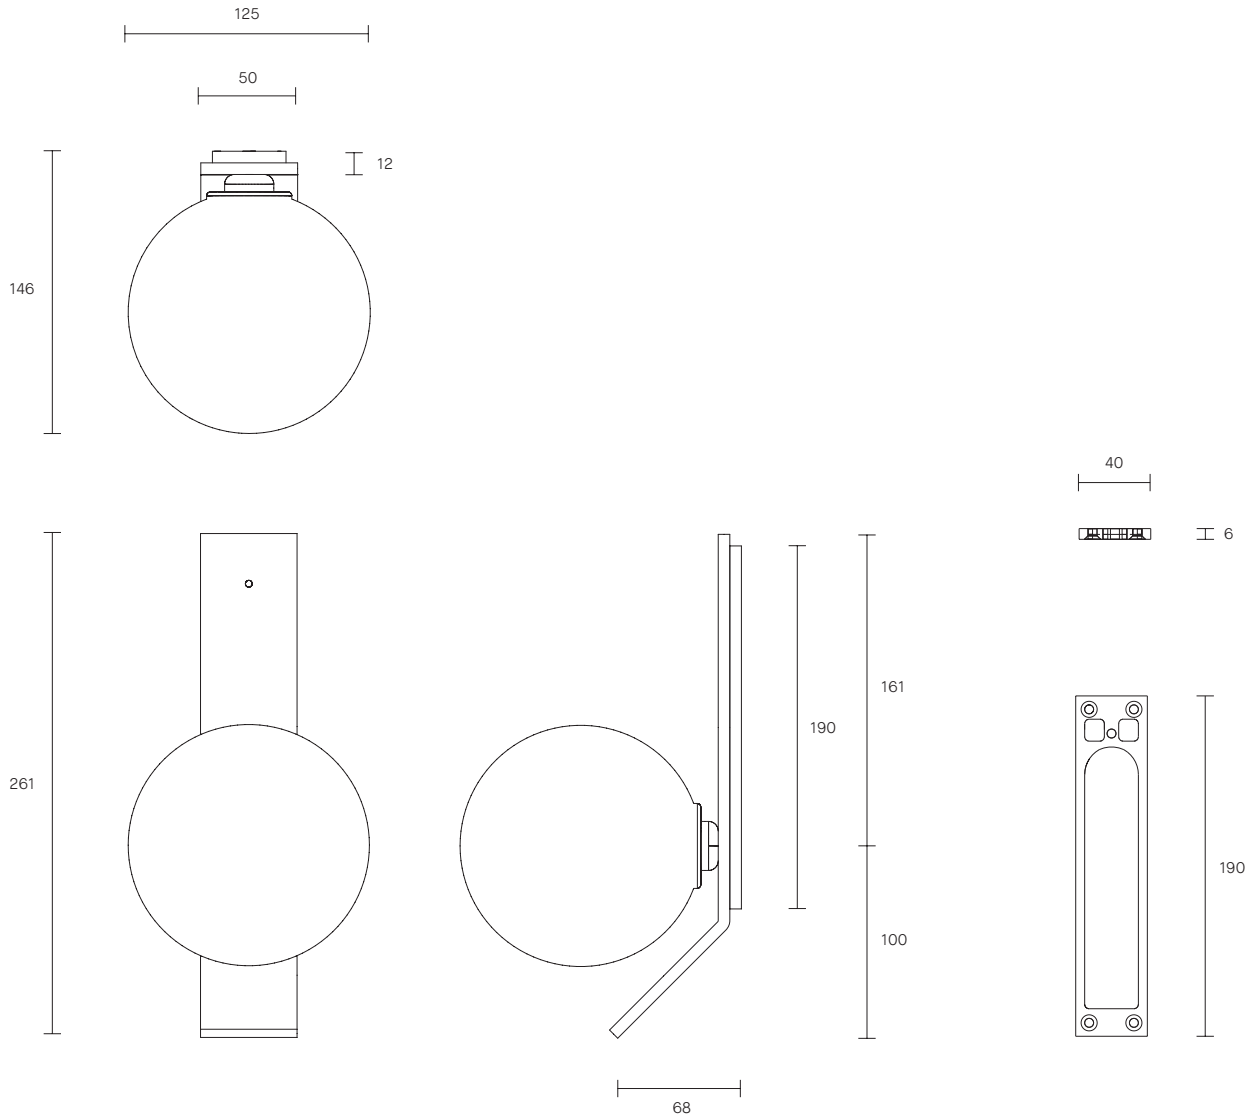

FIZI BALL COLLECTION

WALL SCONCE WITH KICK

SPECIFICATION SHEET

AUSTRALIA / INTERNATIONAL

FI_WSK_AU_20V1

ABOUT FIZI

Effervescent yet luxuriously artisanal, Fizi is a celebration of 'the art of light'. The Fizi ball seems to burst with tiny bubbles glinting below the surface.

When lit, Fizi throws superb patterns and movement onto the surrounding walls, reflecting the unique material identity of mouthblown glass.

Fizi balls are removable for easy cleaning.

Fizi available in wall sconce, table lamp and pendant. Custom multi drops upon request.

LEAD TIME

6 - 8 weeks

LIGHT SOURCE

12V G4 2W LED bipin
2700k warm white
200 lumens
Dimmable
Globe included

INSTALLATION

Supplied with external driver

WEIGHT

2kg

CERTIFICATION

CE/AU

WARRANTY

3 years

FITTING DESIGN

Kick (shown)
Flat
Round

FITTING FINISH

Brass
Mid Bronze
Satin Nickel
Articolo Black
Matte White (shown)