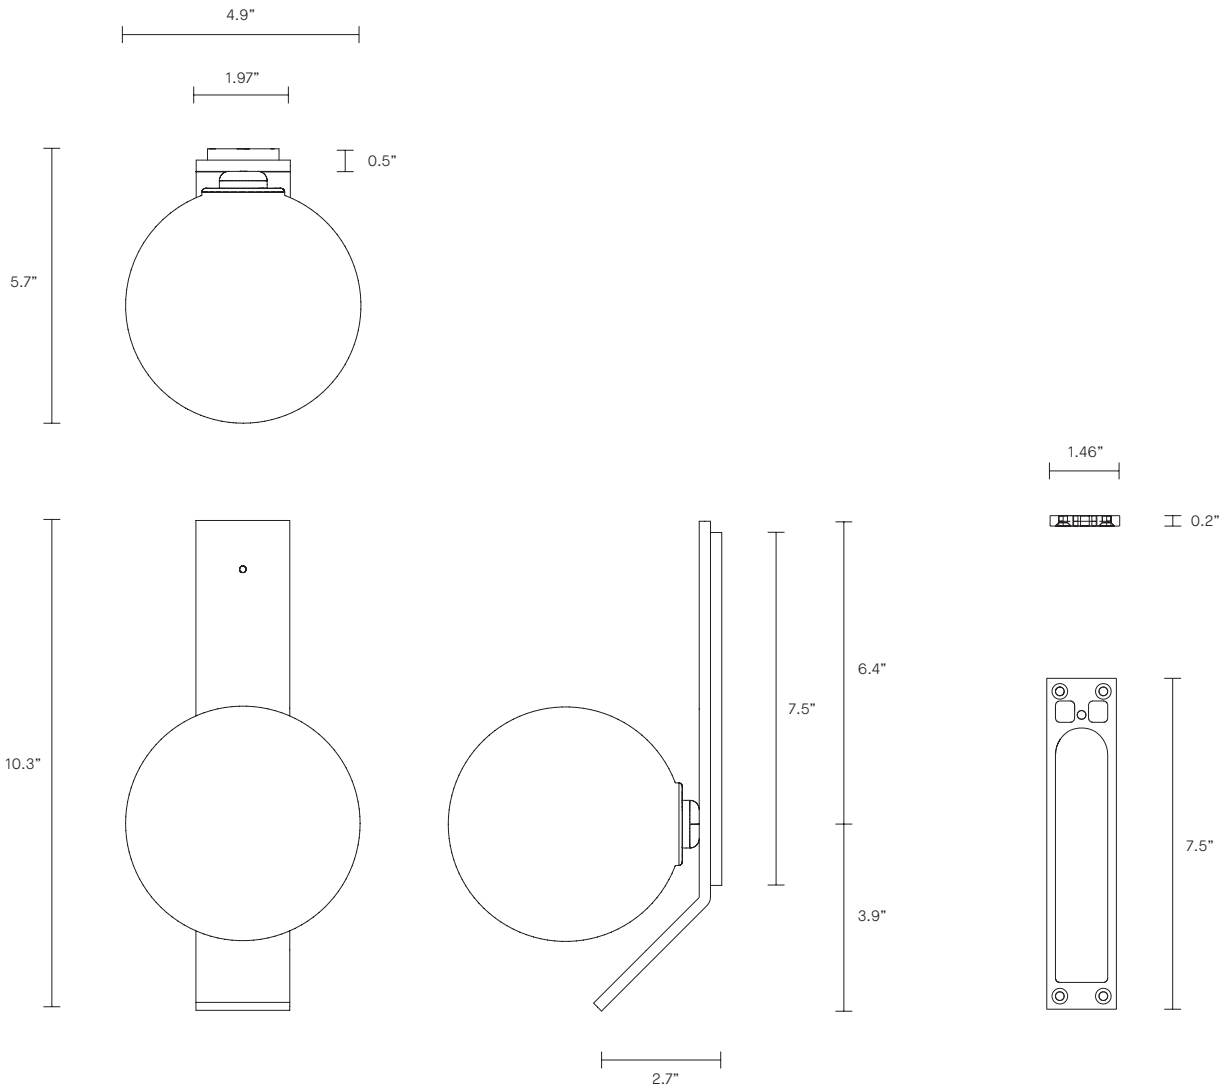

FIZI BALL COLLECTION
WALL SCONCE WITH KICK

UL SPECIFICATION SHEET
NORTH AMERICA

ARTICOLO

FIZI BALL COLLECTION

WALL SCONCE WITH KICK

UL SPECIFICATION SHEET

NORTH AMERICA

FI_WSK_S_UL_19V1

INSTALLATION

Supplied with external driver and mounting plate to fit 4.0/3.5 Jbox
Escutcheons may be ordered to conceal Jbox openings where needed

WEIGHT

4 lb

FITTING DESIGN

Kick (shown)
Flat
Round

FITTING FINISH