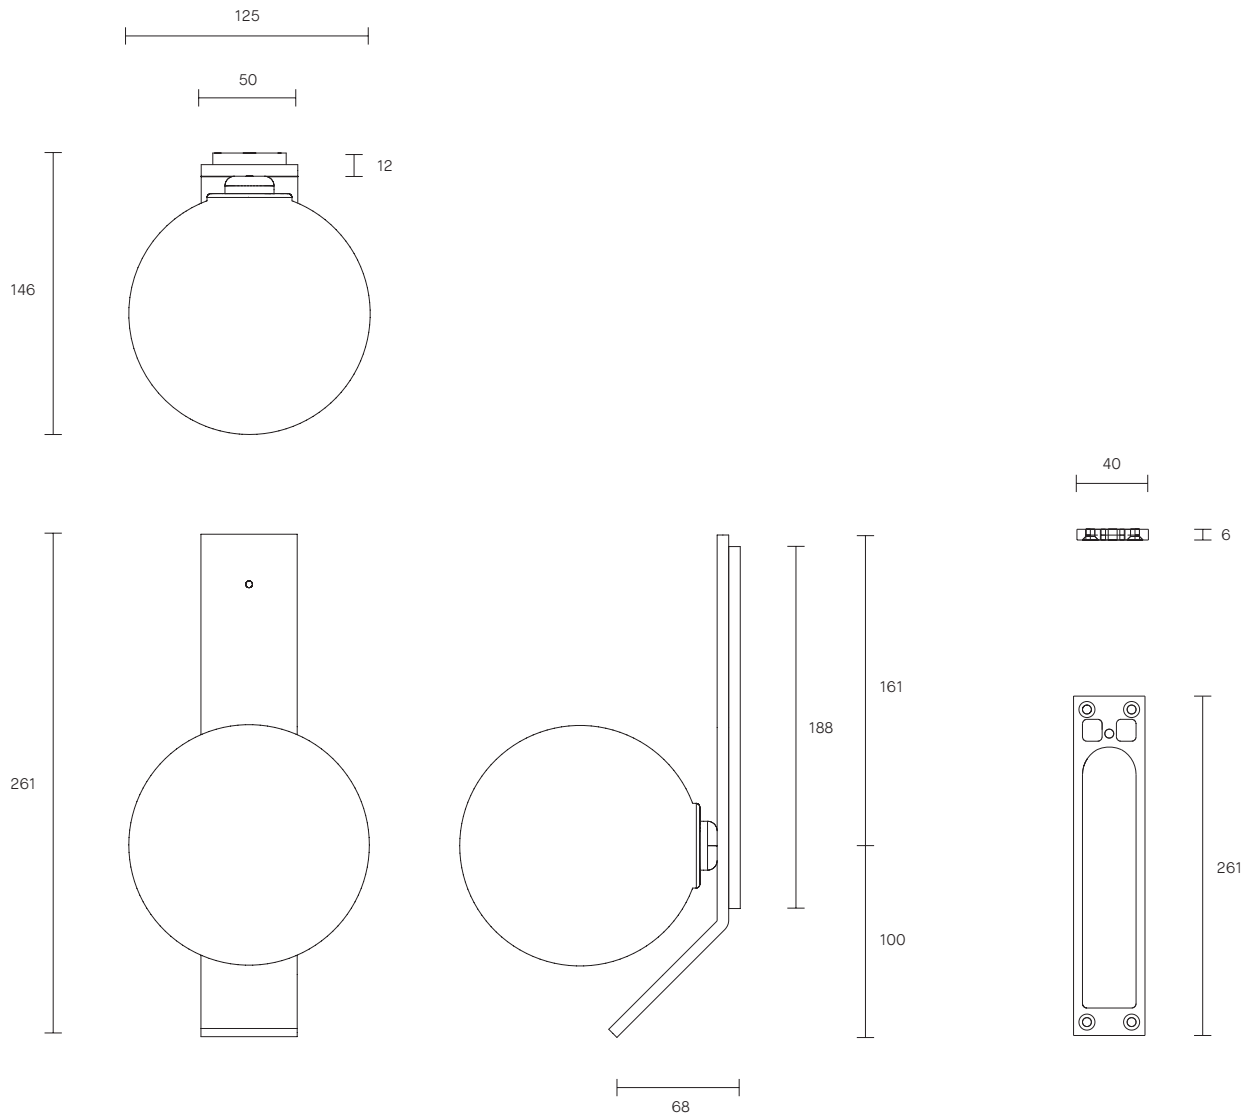

FIZI BALL COLLECTION

WALL SCONCE WITH KICK

SPECIFICATION SHEET

AUSTRALIA / INTERNATIONAL

FI_WSK_S_AU_19V1

ABOUT FIZI

Effervescent yet luxuriously artisanal, Fizi is a celebration of 'the art of light'. The Fizi ball seems to burst with tiny bubbles glinting below the surface.

When lit, Fizi throws superb patterns and movement onto the surrounding walls, reflecting the unique material identity of mouthblown glass.

Fizi balls are removable for easy cleaning.

Fizi available in wall sconce, table lamp and pendant. Custom multi drops upon request.

LEAD TIME

6 - 8 weeks

LIGHT SOURCE

12V G4 2W LED bipin
2700k warm white
200 lumens
Dimmable
Globe included

INSTALLATION

Supplied with external driver

WEIGHT

2kg

CERTIFICATION

CE/AU

WARRANTY

3 years

FITTING DESIGN

Kick (shown)
Flat
Round

FITTING FINISH

Brass
Mid Bronze (shown)
Satin Nickel
Articolo Black
Matte White