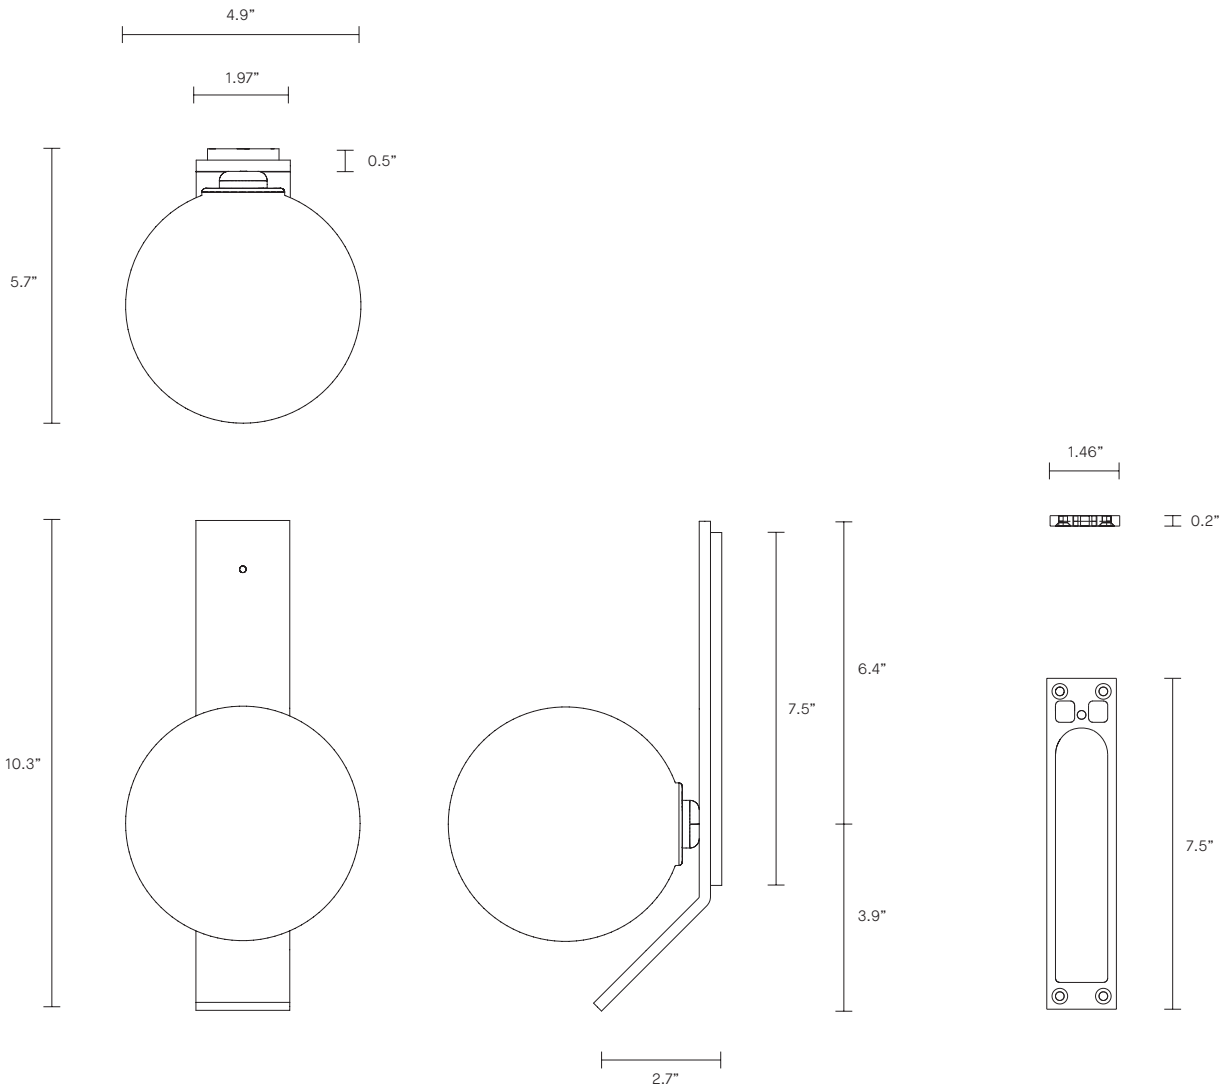

FIZI BALL COLLECTION
WALL SCONCE WITH KICK

UL SPECIFICATION SHEET
NORTH AMERICA

ARTICOLO

FIZI BALL COLLECTION

WALL SCONCE WITH KICK

UL SPECIFICATION SHEET

NORTH AMERICA

FI_WSK_S_UL_20V1

INSTALLATION

Supplied with external driver and mounting plate to fit 4.0/3.5 Jbox
Escutcheons may be ordered to conceal Jbox openings where needed

WEIGHT

4 lb

FITTING DESIGN

Kick (shown)
Flat
Round

FITTING FINISH