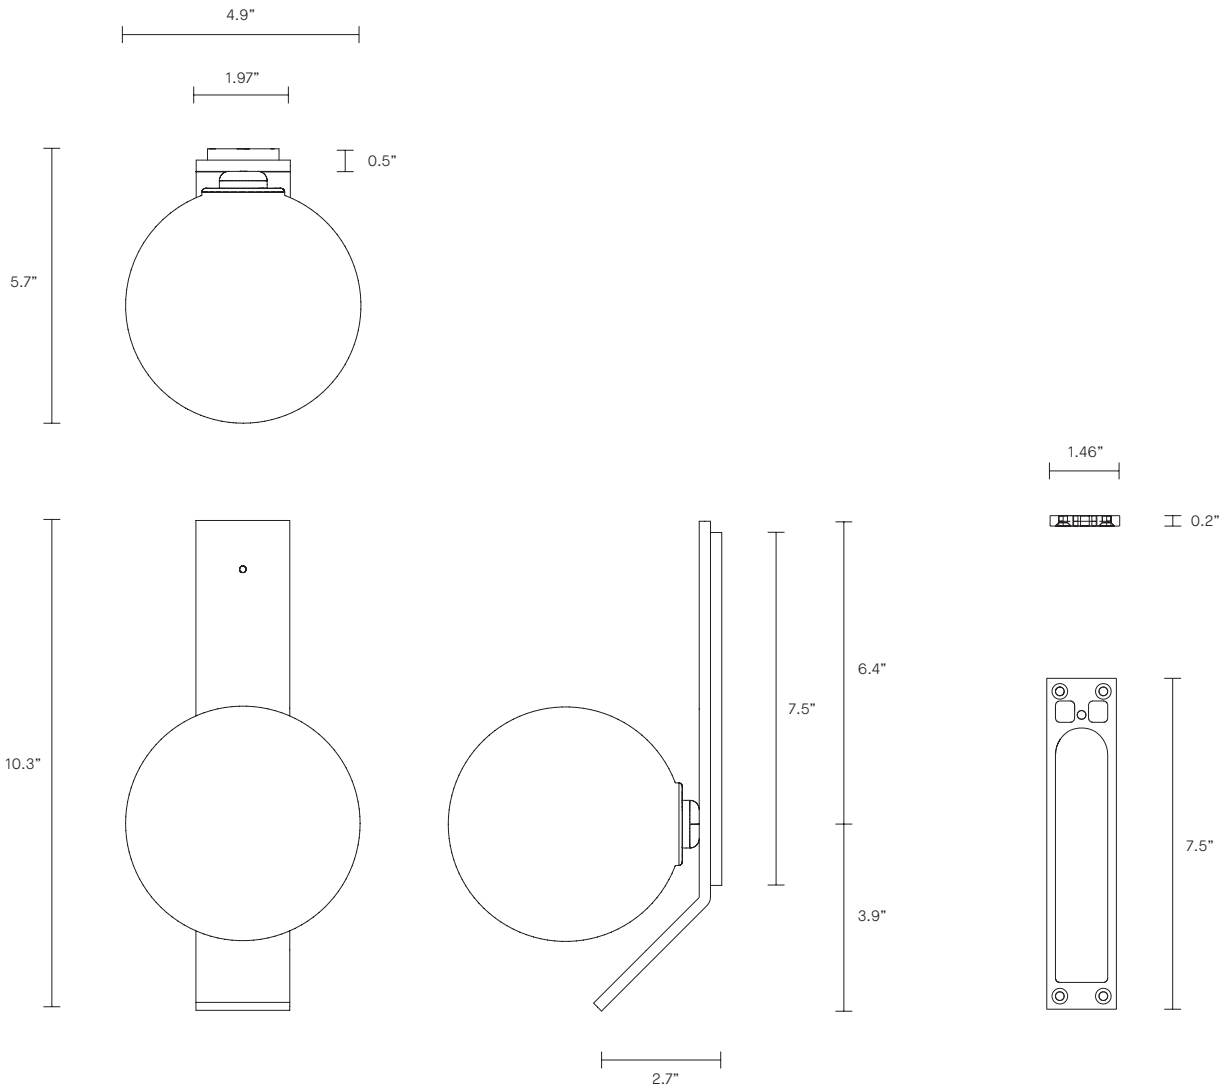

FIZI BALL COLLECTION
WALL SCONCE WITH KICK

UL SPECIFICATION SHEET
NORTH AMERICA

ARTICOLO

FIZI BALL COLLECTION

WALL SCONCE WITH KICK

UL SPECIFICATION SHEET

NORTH AMERICA

FI_WSK_UL_20V3

250 lumens

Dimmable (Luxtron/Diva/CL)

Globe included

INSTALLATION

Supplied with external driver and mounting plate to fit 4.0/3.5 Jbox

Escutcheons may be ordered to conceal Jbox openings where needed

WEIGHT

4 lb

FITTING DESIGN

Kick (shown)

Flat

Round

FITTING FINISH

Brass

Mid Bronze (shown)