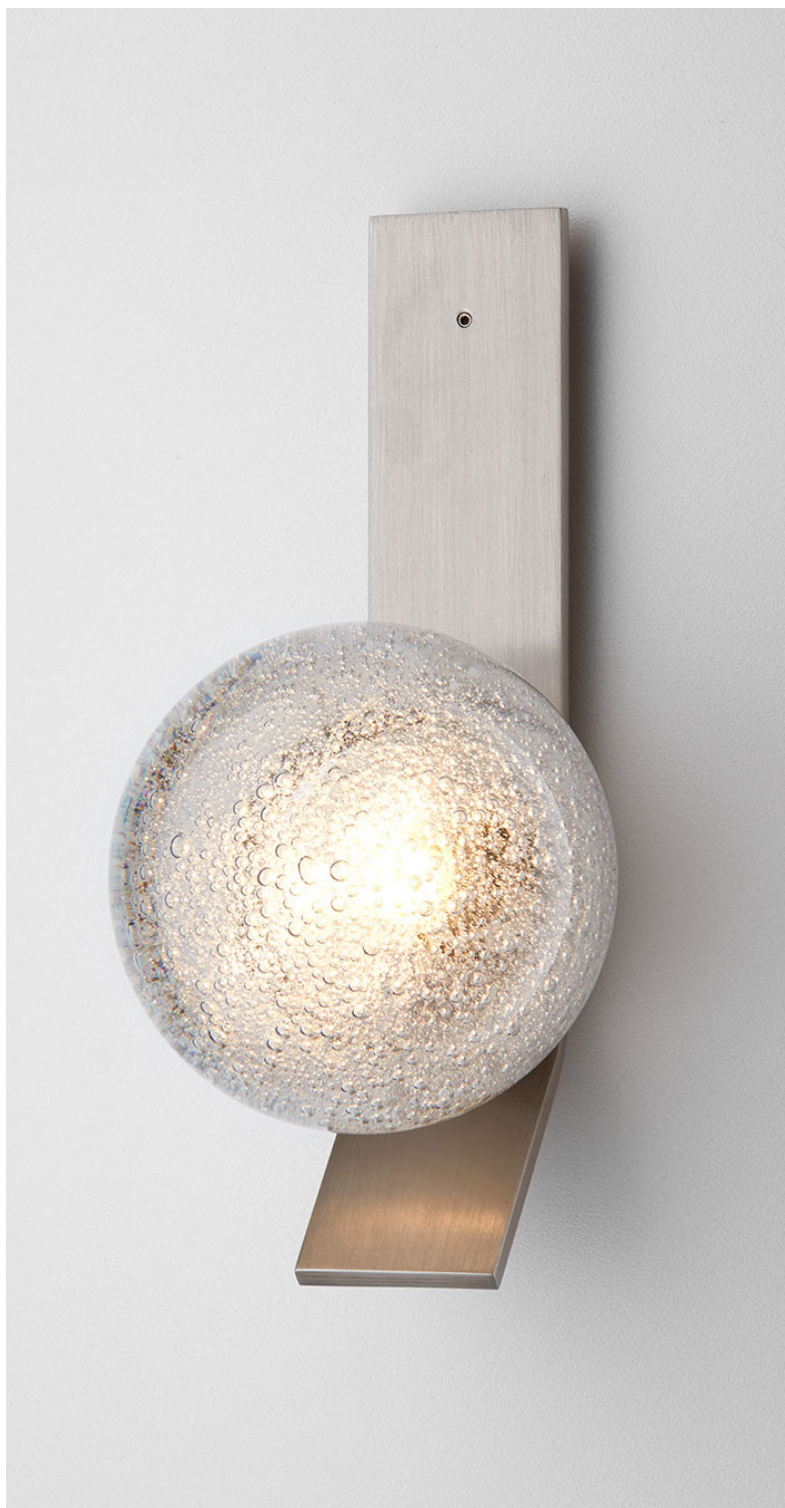

FIZI BALL COLLECTION

WALL SCONCE WITH KICK

SPECIFICATION SHEET

AUSTRALIA / INTERNATIONAL

ARTICOLO

FIZI BALL COLLECTION

WALL SCONCE WITH KICK

SPECIFICATION SHEET

AUSTRALIA / INTERNATIONAL

FI_WSK_S_AU_19V1

ABOUT FIZI

Effervescent yet luxuriously artisanal, Fizi is a celebration of 'the art of light'. The Fizi ball seems to burst with tiny bubbles glinting below the surface.

When lit, Fizi throws superb patterns and movement onto the surrounding walls, reflecting the unique material identity of mouthblown glass.

Fizi balls are removable for easy cleaning.

Fizi available in wall sconce, table lamp and pendant. Custom multi drops upon request.

LEAD TIME

6 - 8 weeks

LIGHT SOURCE

12V G4 2W LED bipin
2700k warm white
200 lumens
Dimmable
Globe included

INSTALLATION

Supplied with external driver

WEIGHT

2kg