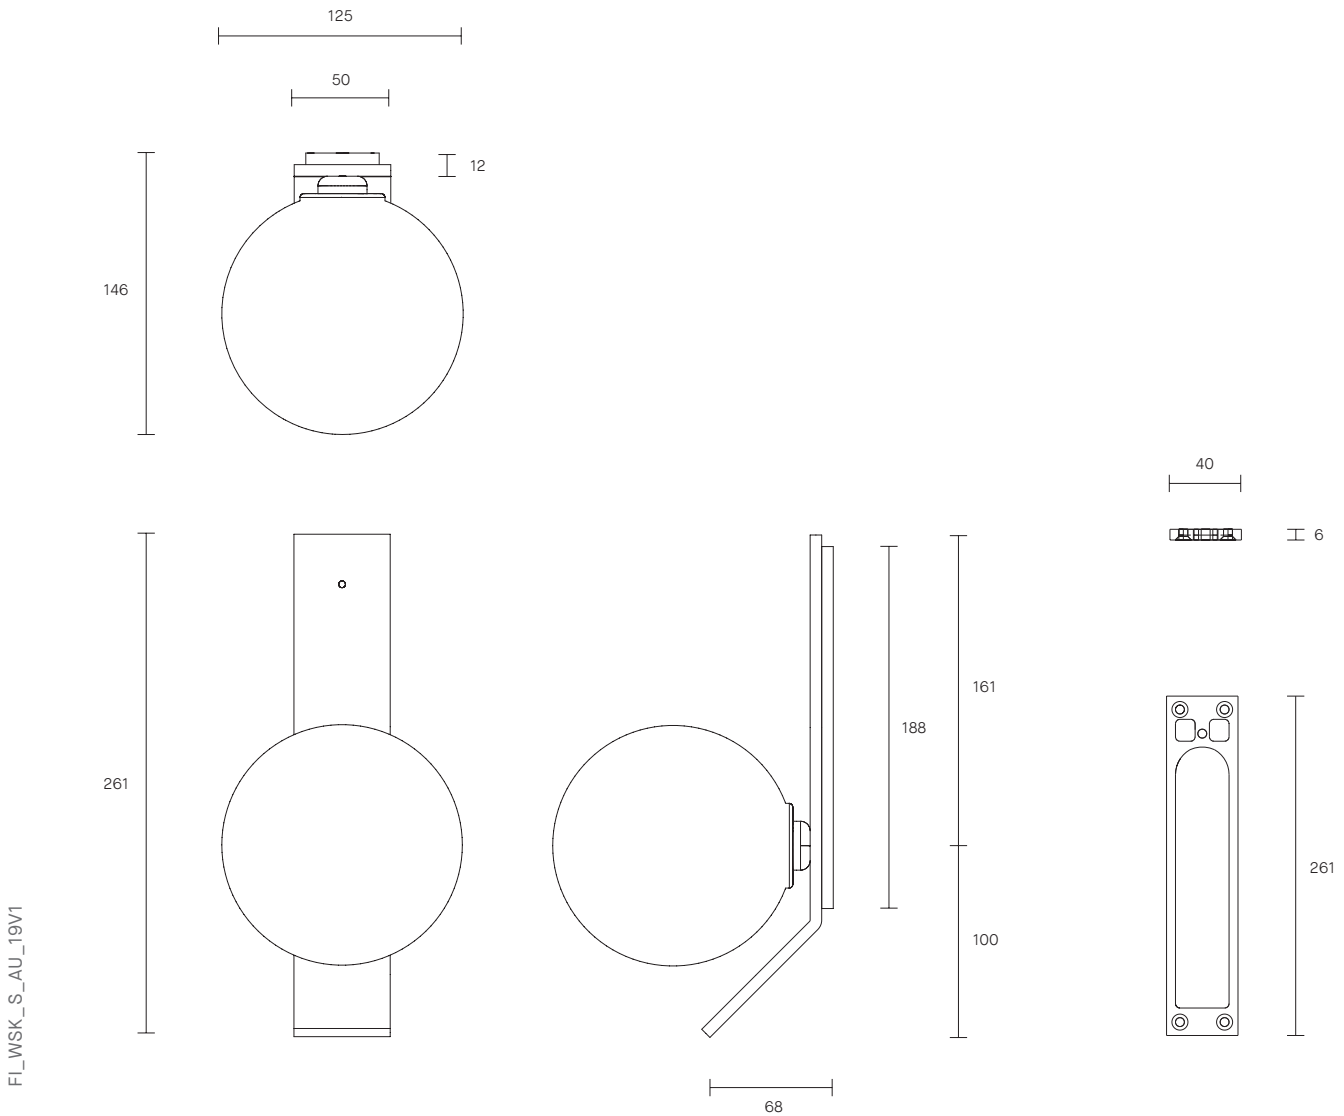

FIZI BALL COLLECTION

WALL SCONCE WITH KICK

SPECIFICATION SHEET

AUSTRALIA / INTERNATIONAL

FI_WSK_S_AU_19V1

ABOUT FIZI

Effervescent yet luxuriously artisanal, Fizi is a celebration of 'the art of light'. The Fizi ball seems to burst with tiny bubbles glinting below the surface.

When lit, Fizi throws superb patterns and movement onto the surrounding walls, reflecting the unique material identity of mouthblown glass.

Fizi balls are removable for easy cleaning.

Fizi available in wall sconce, table lamp and pendant. Custom multi drops upon request.

LEAD TIME

6 - 8 weeks

LIGHT SOURCE

12V G4 2W LED bipin
2700k warm white
200 lumens
Dimmable
Globe included

INSTALLATION

Supplied with external driver

WEIGHT

2kg

CERTIFICATION

CE/AU

WARRANTY

3 years

FITTING DESIGN

Kick (shown)
Flat
Round

FITTING FINISH

Brass
Mid Bronze
Satin Nickel (shown)
Articolo Black
Matte White